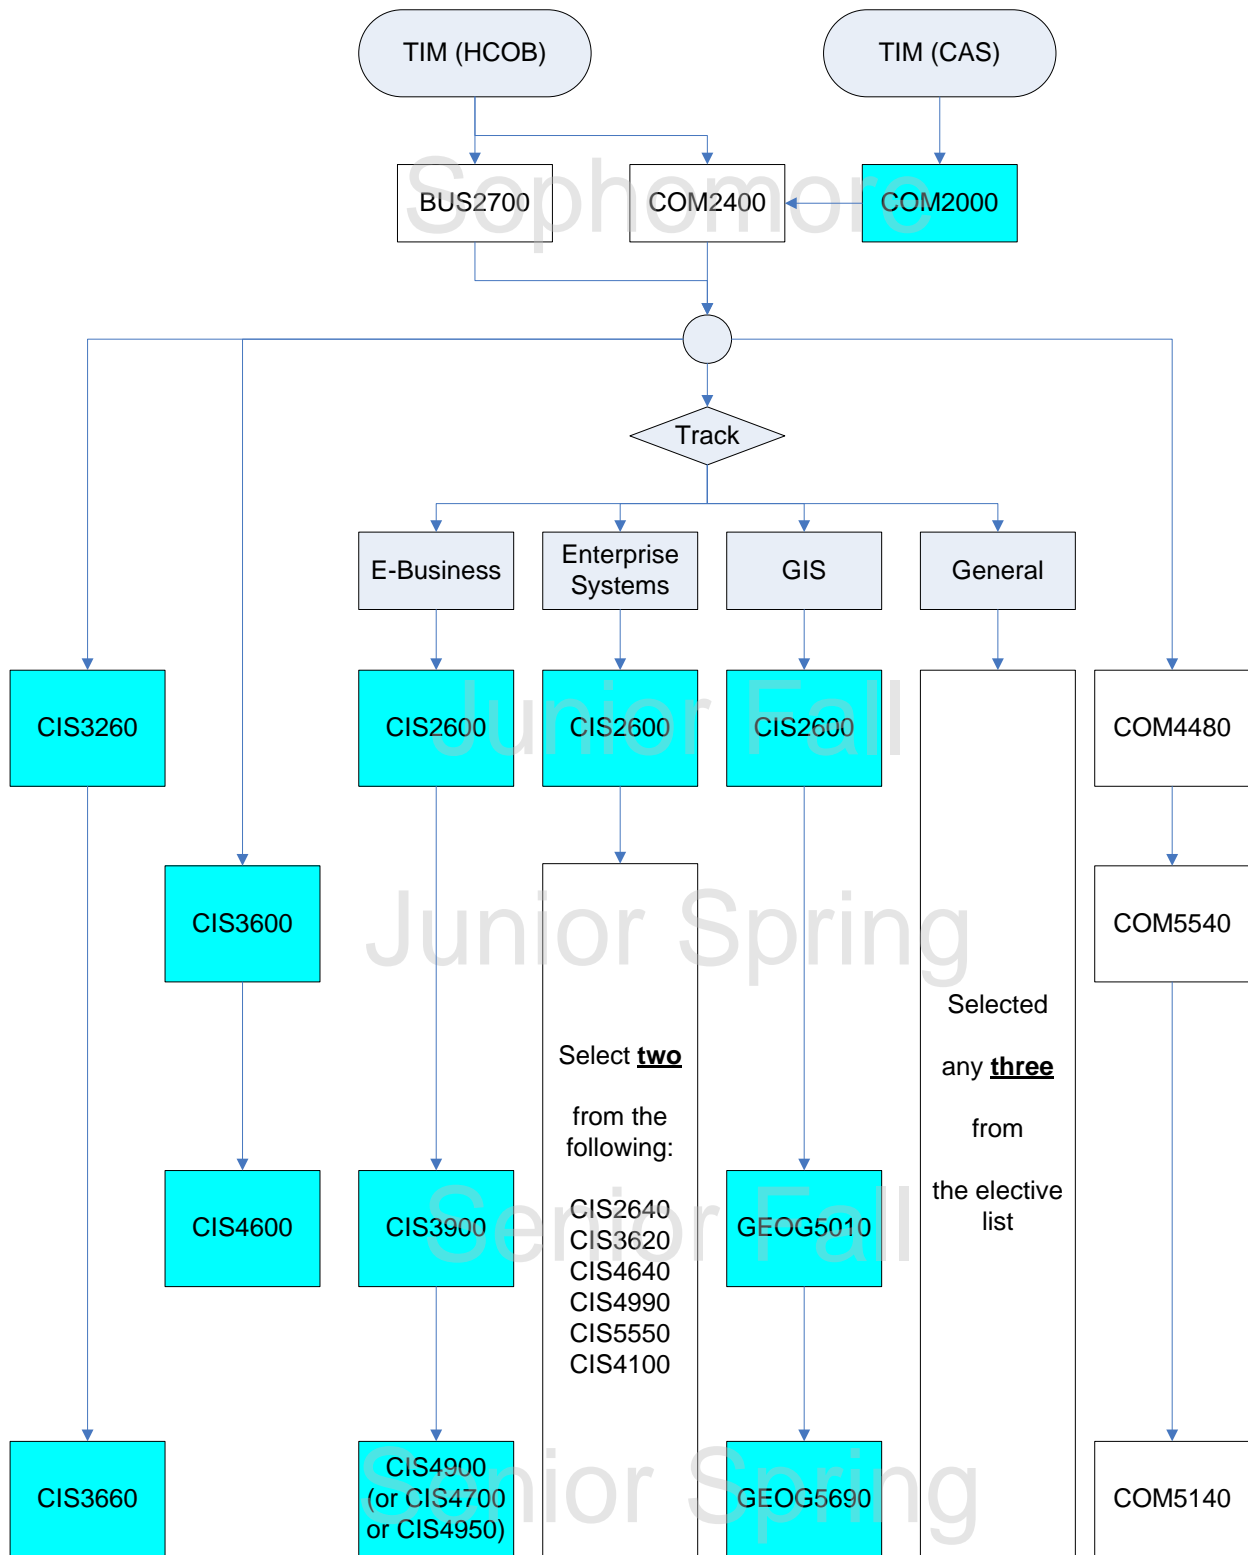

## TIM Program Course Sequence Flowchart

- ❖ After consulting the major advisor, students will be advised to select three elective courses based on their individual interest (track), specific need, or career planning.
- ❖ The sequences of the courses in color are either mandatory or highly recommended.