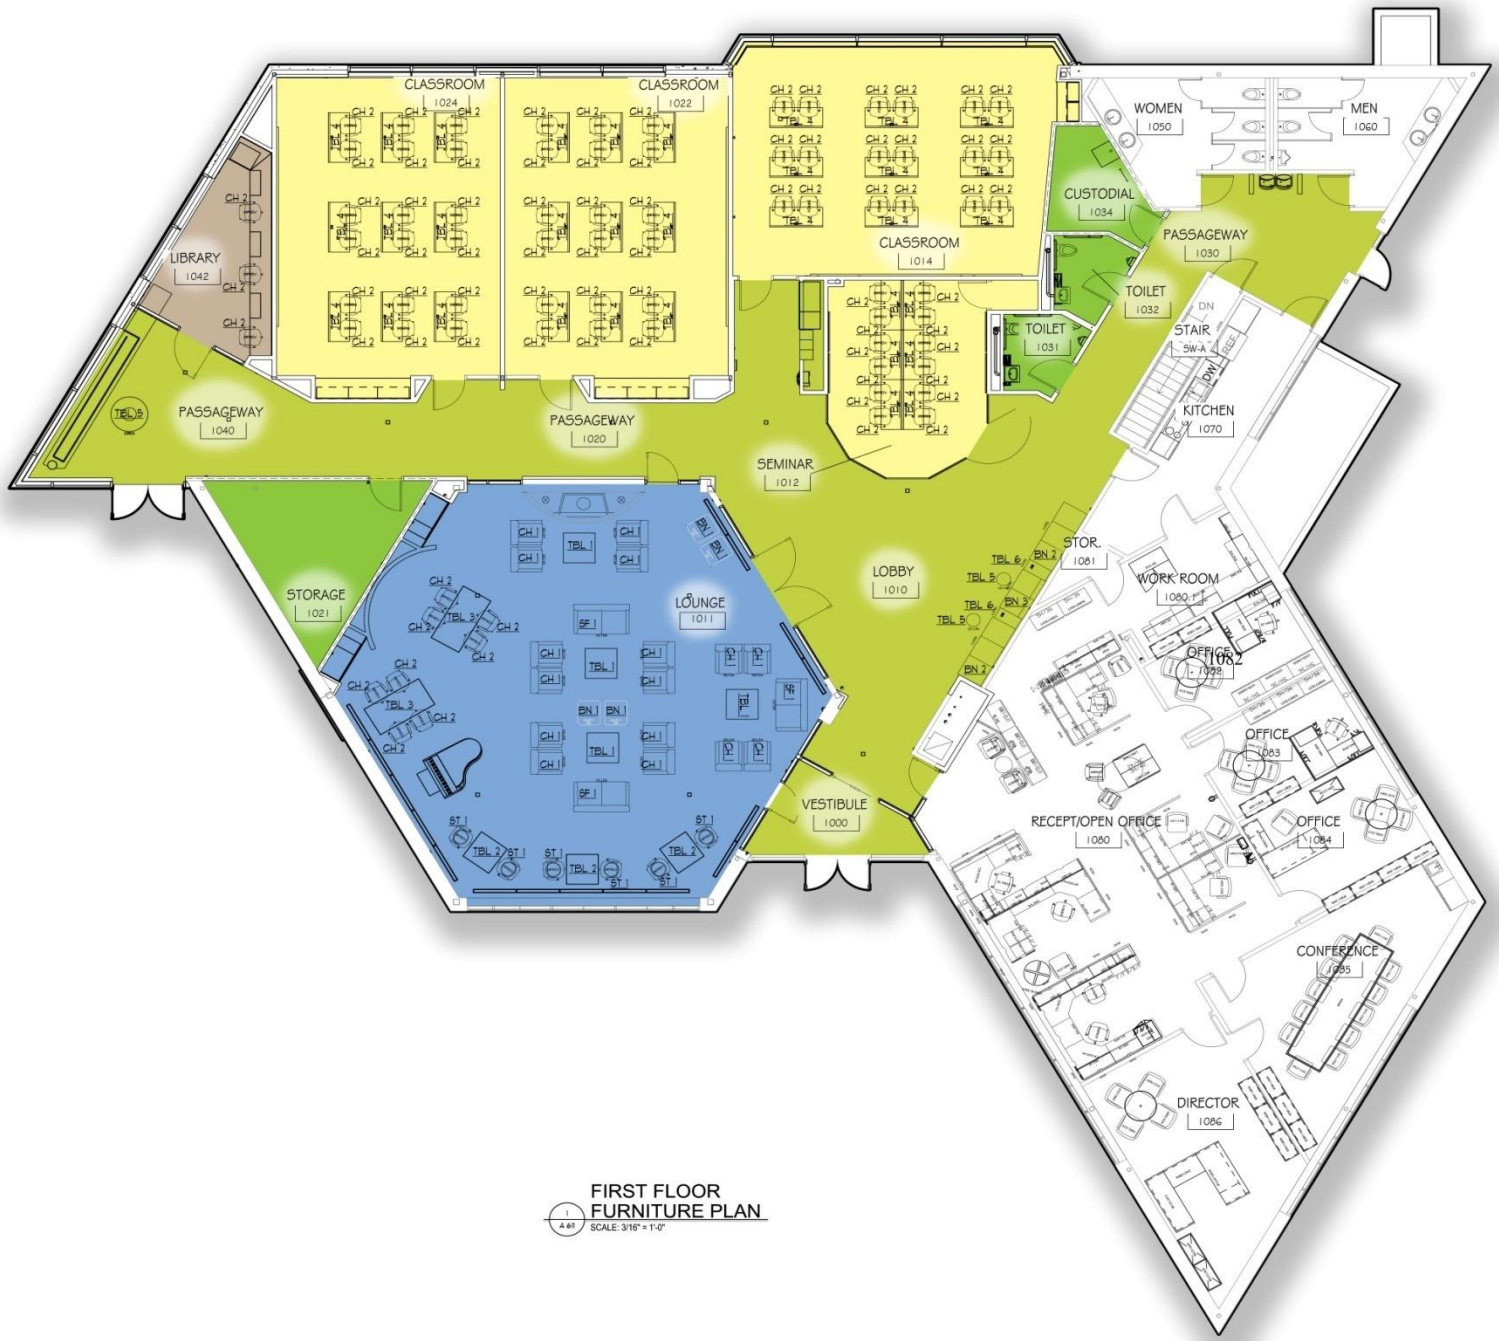

WESTERN MICHIGAN UNIVERSITY

LEE HONORS COLLEGE

SITE PLAN

CARL AND WINIFRED LEE HONORS COLLEGE

to provide a lively, rigorous undergraduate experience for academically talented and highly motivated students

FIRST FLOOR
FURNITURE PLAN
 SCALE: 3/16" = 1'-0"

AERIAL VIEW

© 2014 TOWERPIRKSTER LLP & ASSOCIATES, INC.
10000 22nd Street
10141 00

CARL AND WINIFRED LEE HONORS COLLEGE

to provide a lively, rigorous undergraduate experience for academically talented and highly motivated students

TowerPirkster
Making it real

MAIN ENTRY

CARL AND WINIFRED LEE HONORS COLLEGE

to provide a lively, rigorous undergraduate experience for academically talented and highly motivated students

TowerPir kster
Making it real