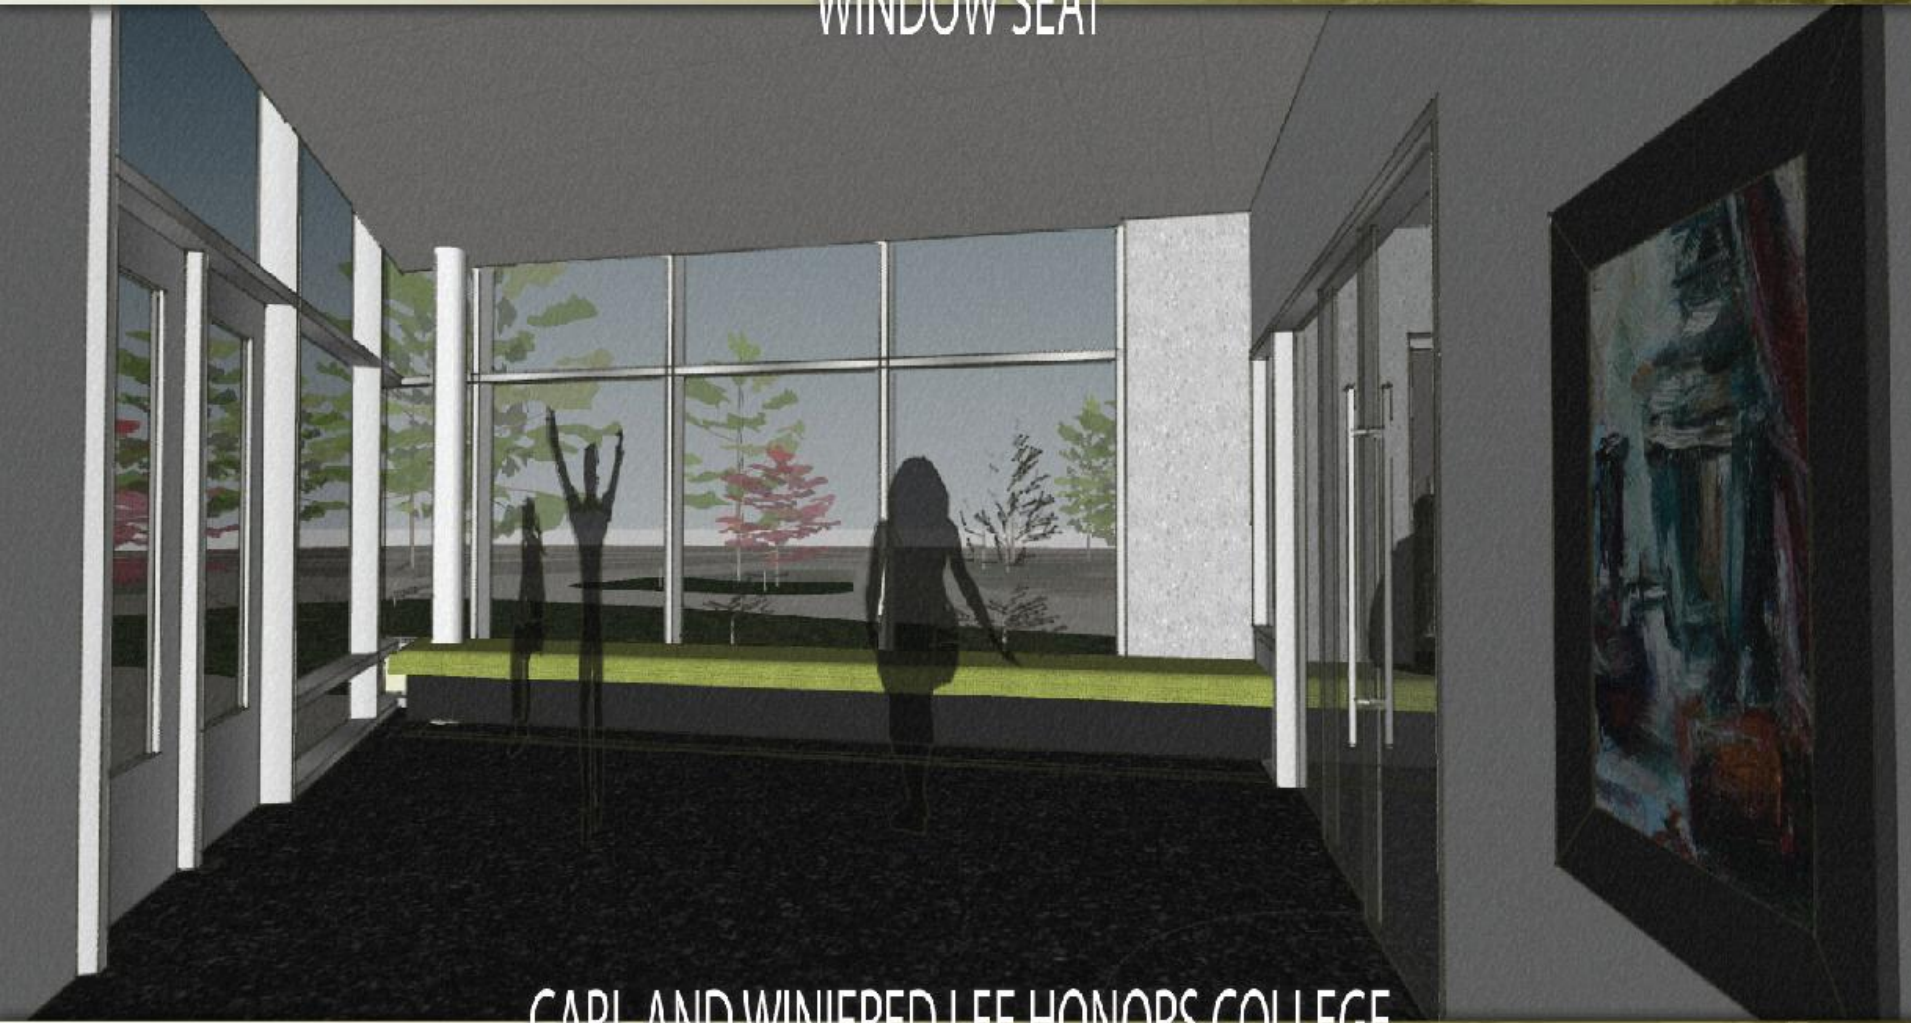

TowerPir kster
Making it real

WINDOW SEAT

CARL AND WINIFRED LEE HONORS COLLEGE

to provide a lively, rigorous undergraduate experience for academically talented and highly motivated students.

WESTERN MICHIGAN UNIVERSITY