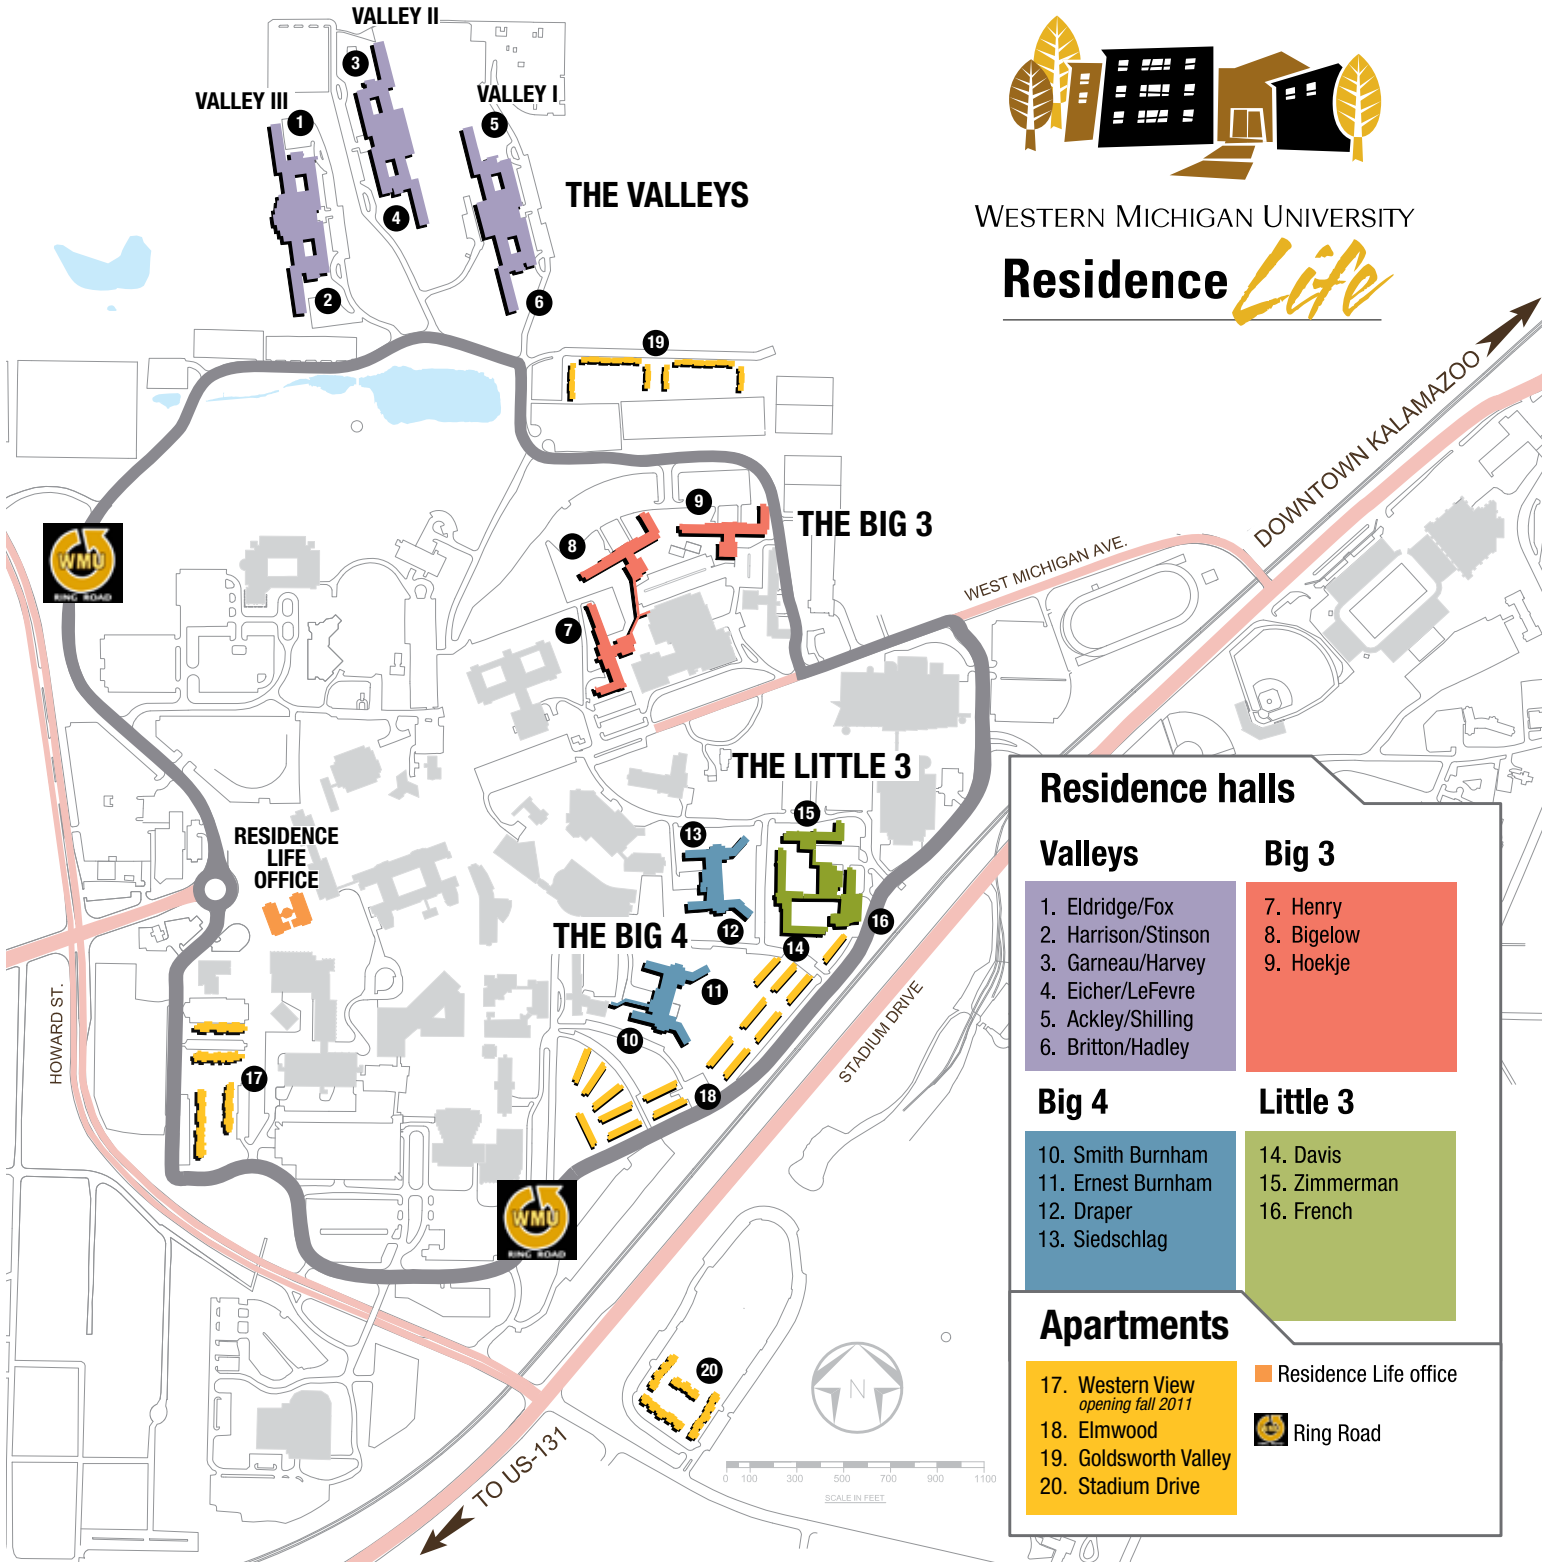

W

Housing map

WESTERN MICHIGAN UNIVERSITY

Residence *Life*

Residence halls

Valleys

1. Eldridge/Fox
2. Harrison/Stinson
3. Garneau/Harvey
4. Eicher/LeFevre
5. Ackley/Shilling
6. Britton/Hadley

Big 3

7. Henry
8. Bigelow
9. Hoekje

Big 4

10. Smith Burnham
11. Ernest Burnham
12. Draper
13. Siedschlag

Little 3

14. Davis
15. Zimmerman
16. French

Apartments

17. Western View
opening fall 2011
18. Elmwood
19. Goldsworth Valley
20. Stadium Drive