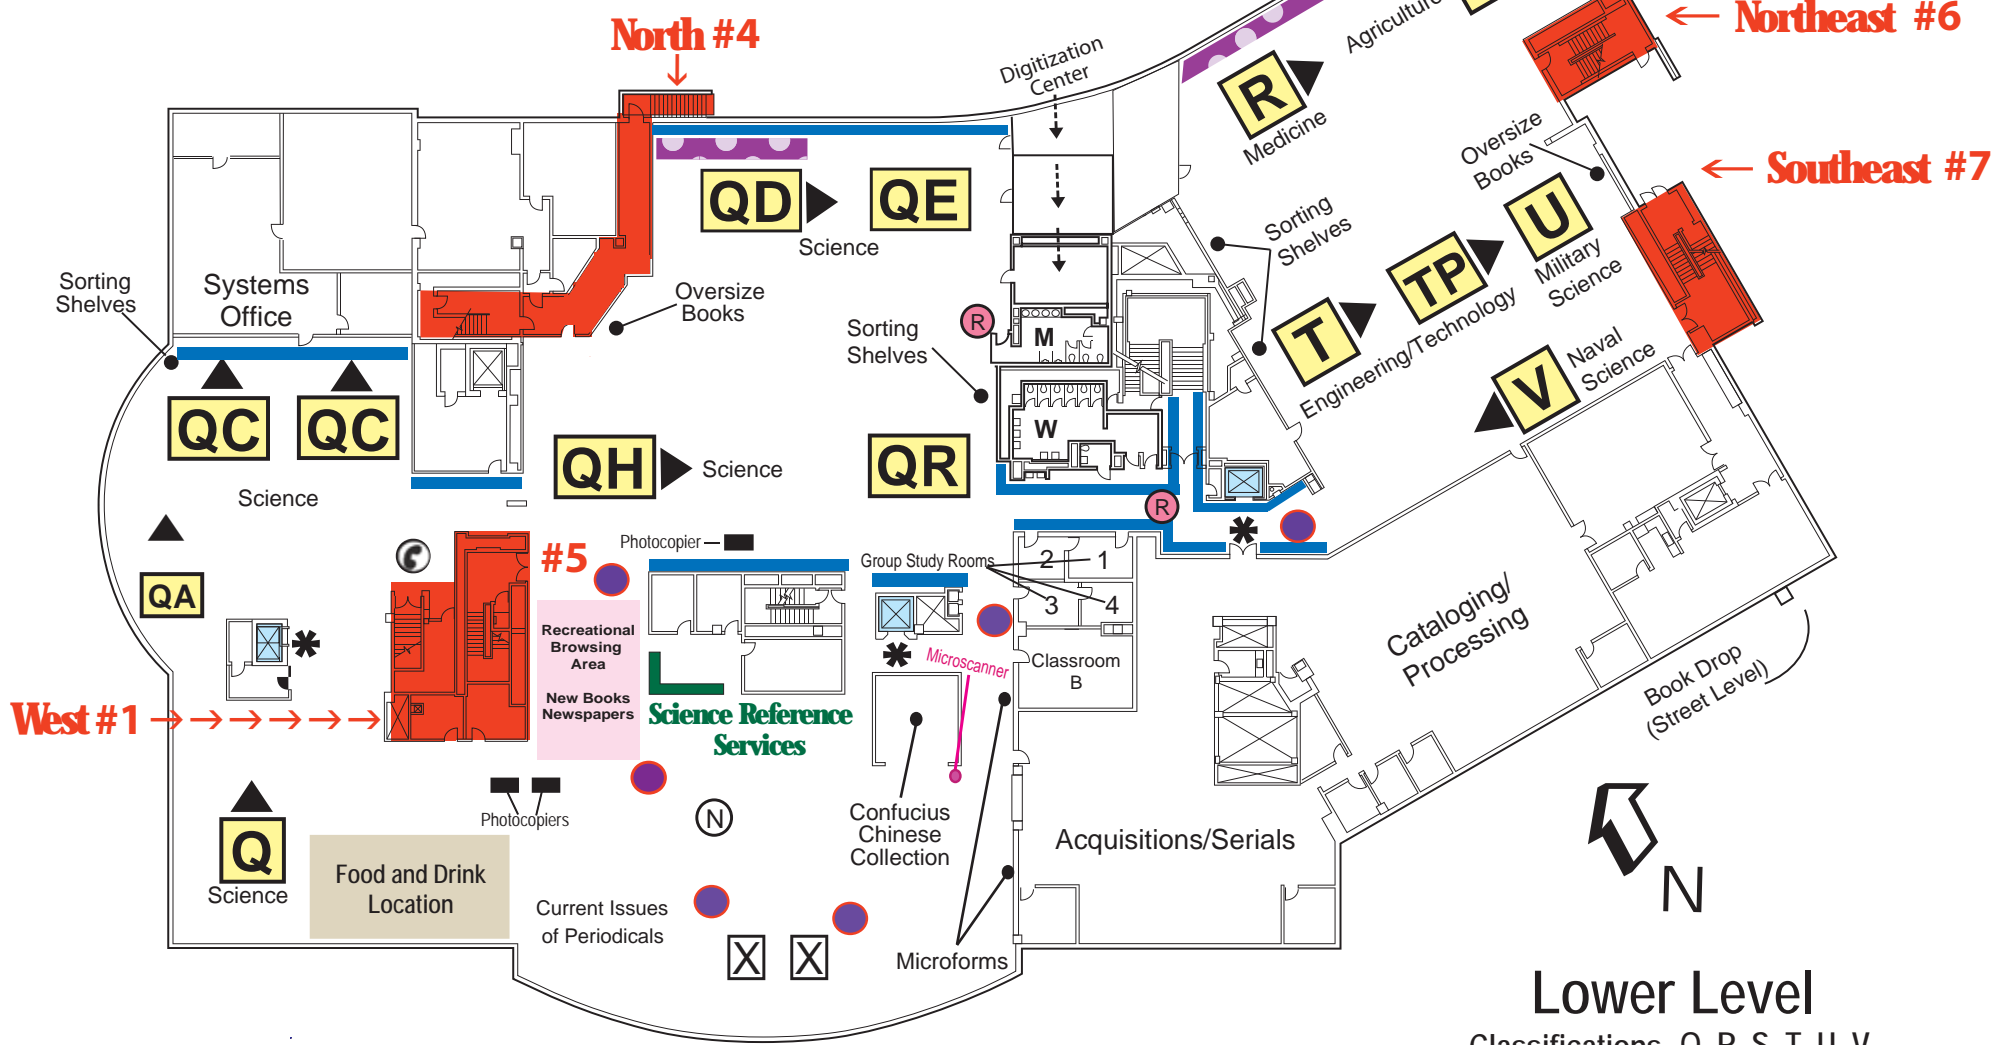

# Dwight B. Waldo Library

Tornado Shelter  
Located on This Level

Fire Exits

No Smoking.

Food & Drink Location on This Level

## Lower Level

Classifications Q, R, S, T, U, V

- \* Public Elevator
- Ⓜ Rest Room
- ☐ Photocopier
- Ⓜ Pay & Campus Telephones
- Ⓜ Network Printer
- Ⓜ Network Computer
- Ⓜ Quiet Study Area
- Ⓜ Laptop Ethernet Connection