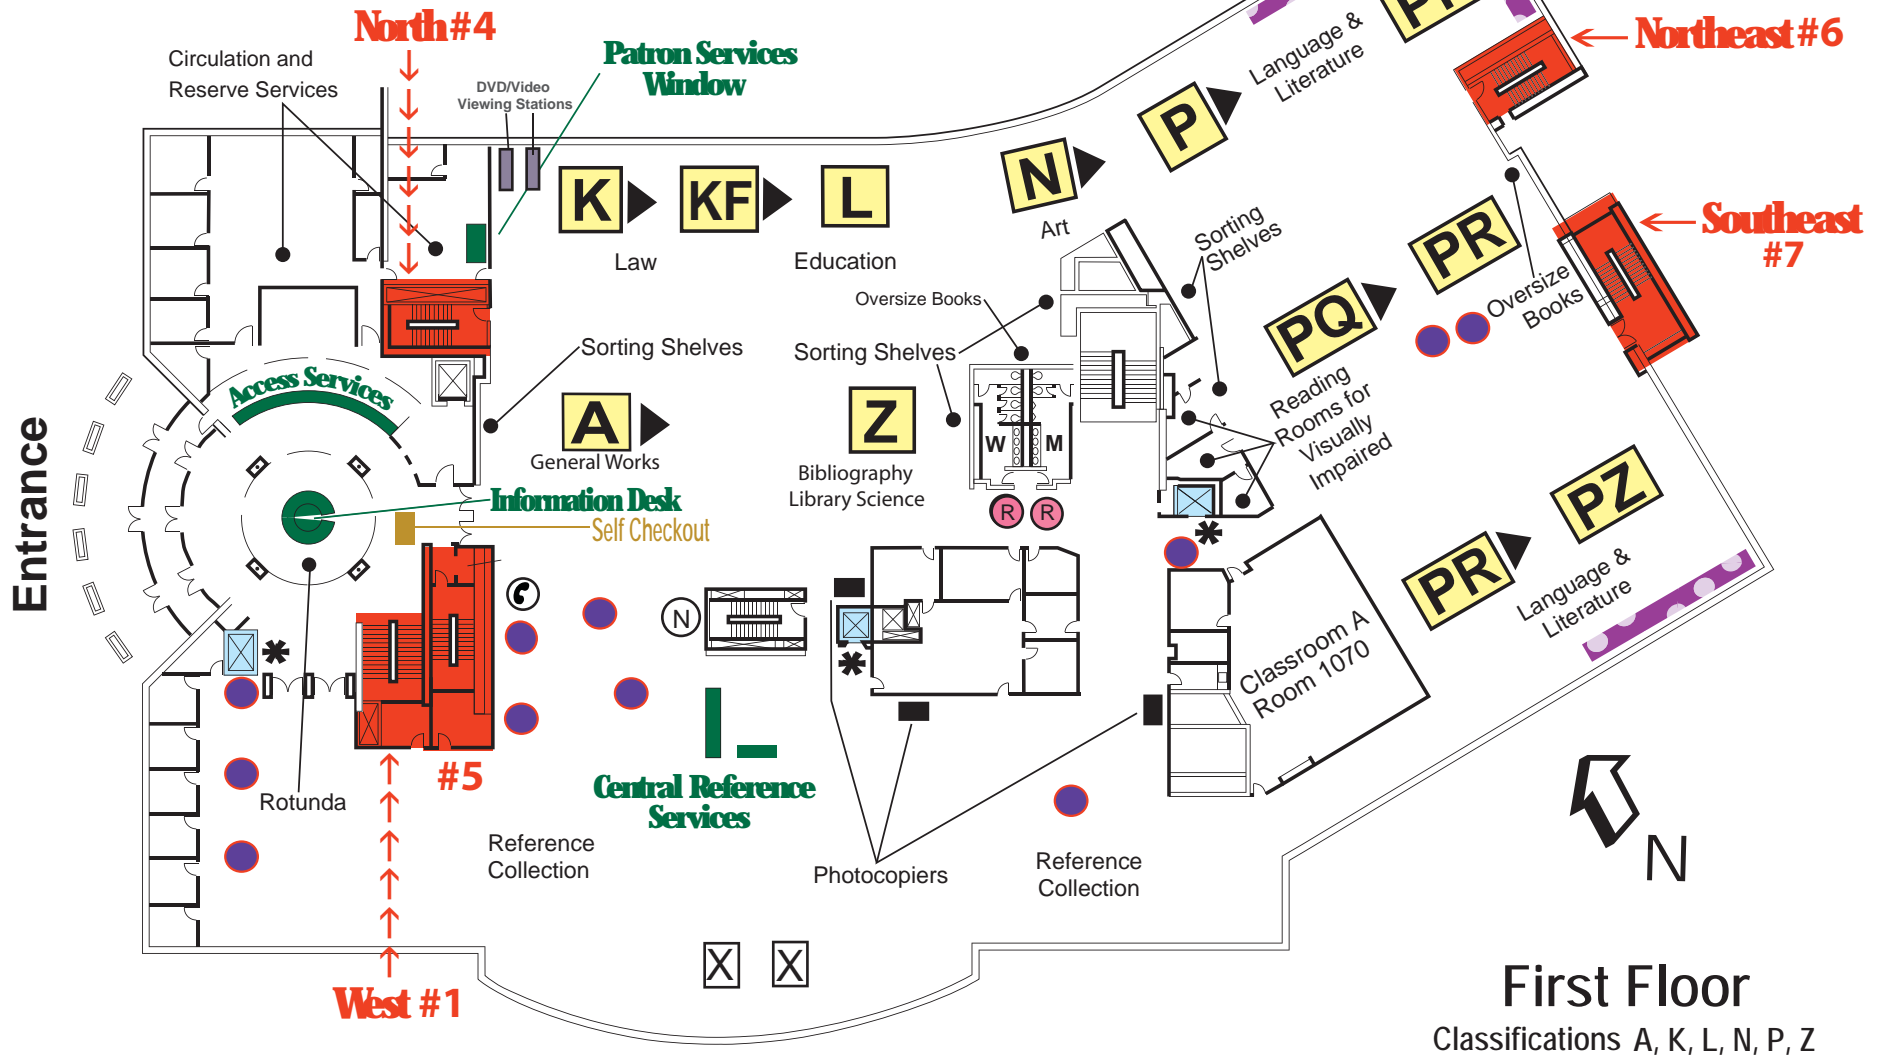

# Dwight B. Waldo Library

**Tornado Shelter**  
Located on Lower Level

**Fire Exits**

## First Floor

Classifications A, K, L, N, P, Z

- Public Elevator
- Rest Room
- Photocopier
- Pay & Campus Telephones
- Network Printer
- Network Computer
- Quiet Study Area
- Laptop Ethernet Connection

**No Smoking.**

**Food & Drink Location on Lower Level**