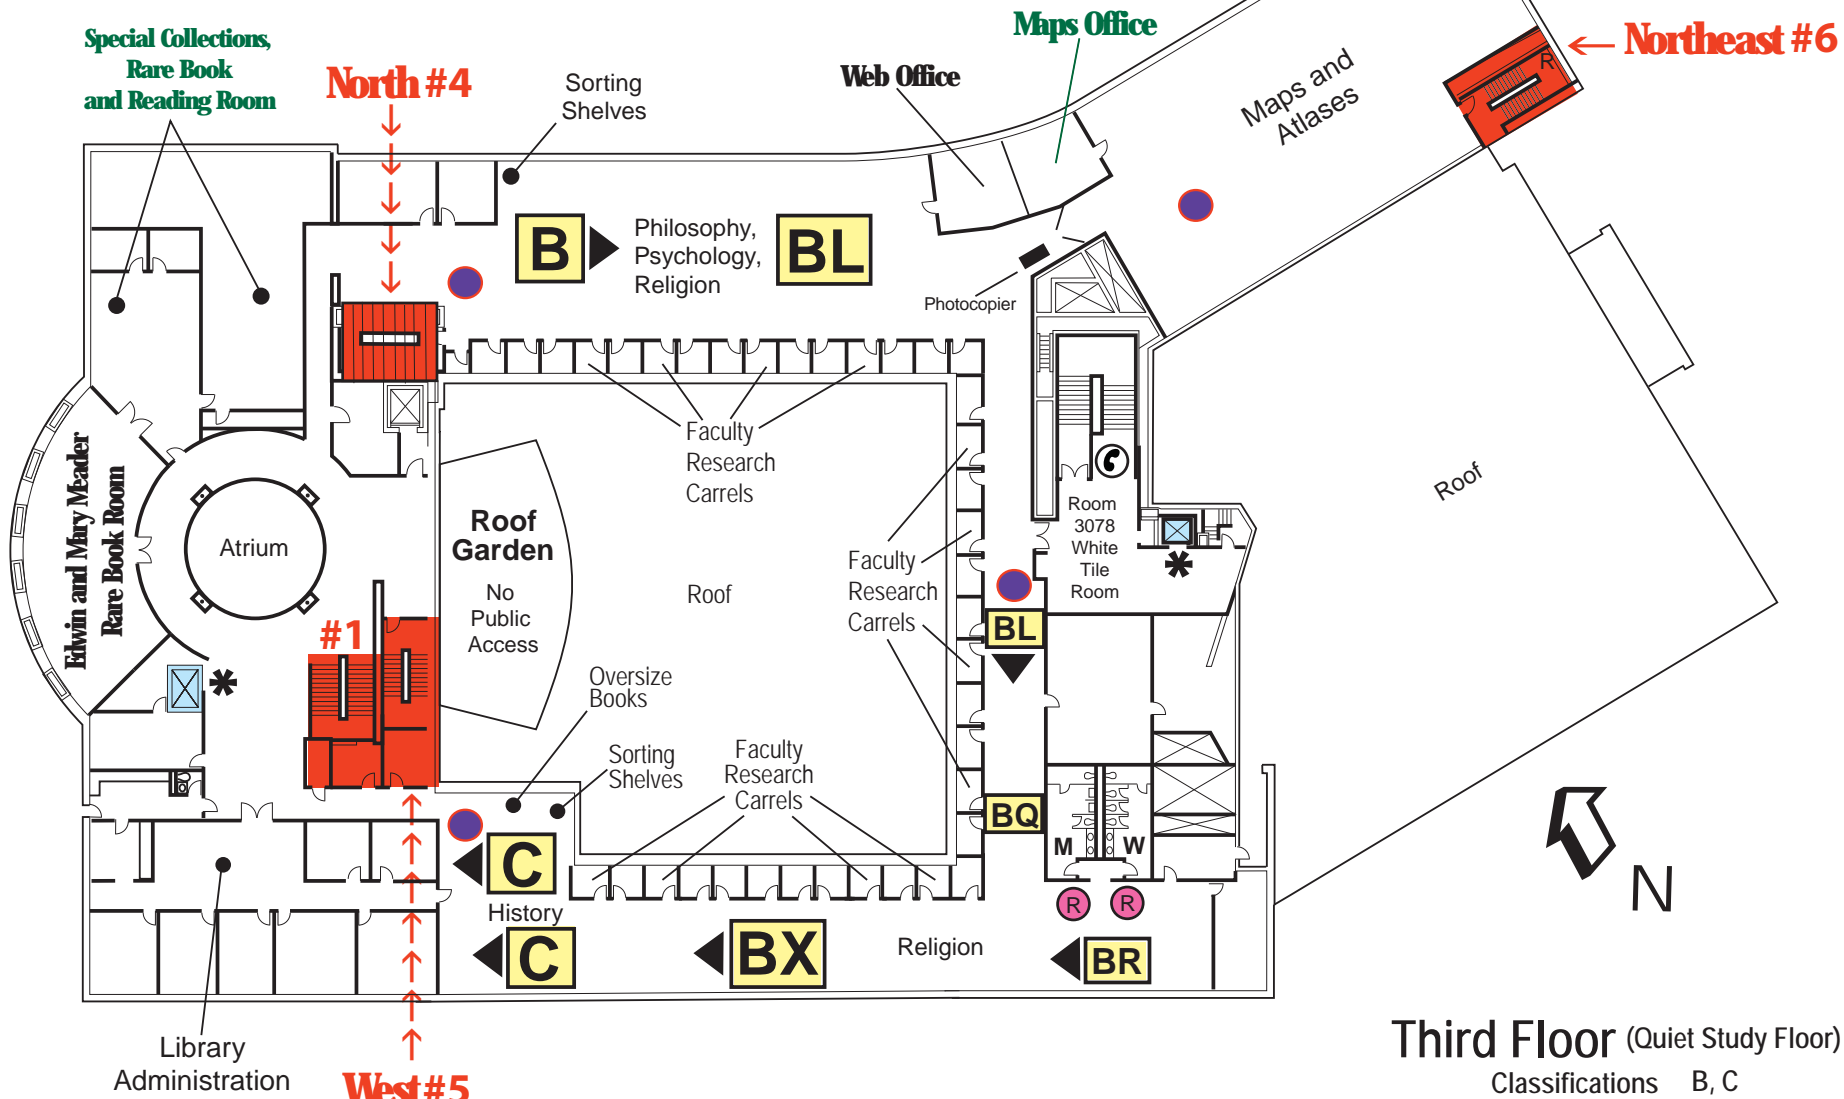

WESTERN MICHIGAN UNIVERSITY

Dwight B. Waldo Library

Tornado Shelter
Located on Lower Level

Fire Exits

Third Floor (Quiet Study Floor)

Classifications B, C

- * Public Elevator
- (R) Rest Room
- Photocopier
- (C) Campus Telephone Only
- (●) Network Computer

No Smoking.

Food & Drink Location on Lower Level