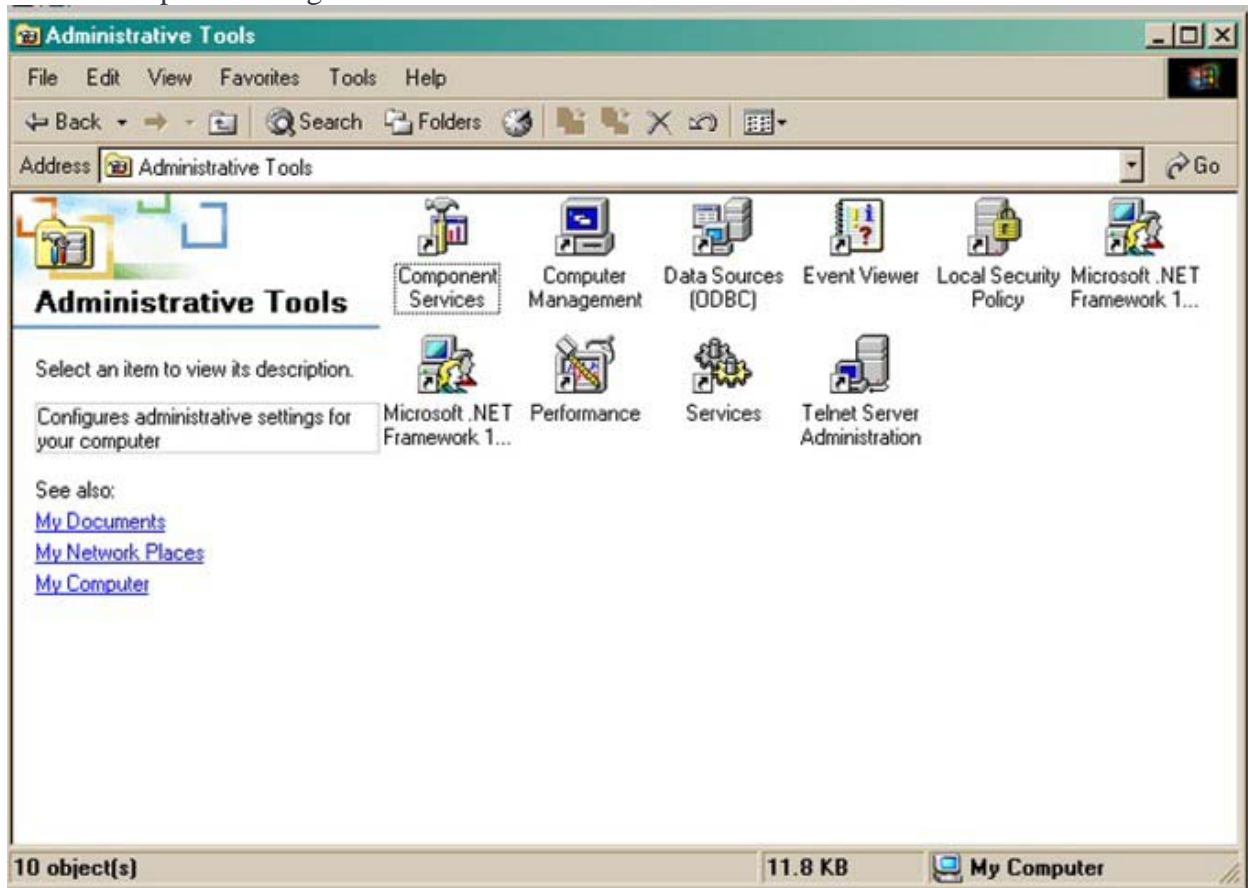

Click “Start” located at left lower corner

Move Cursor over Settings and then click “Control Panel” as shown below

(see next page)

Click “Administrative Tools” as shown below

(see next page)

Click “Computer Management” as shown below

(see next page)

Click “+” box on the left of “System Information” to reveal the additional selections
Click “System Summary” as shown below

The information you look for are:

- OS Name ⇒ this is your operating system
- Processor ⇒ number at the end is your processor speed
- Total Physical Memory ⇒ this is the installed memory