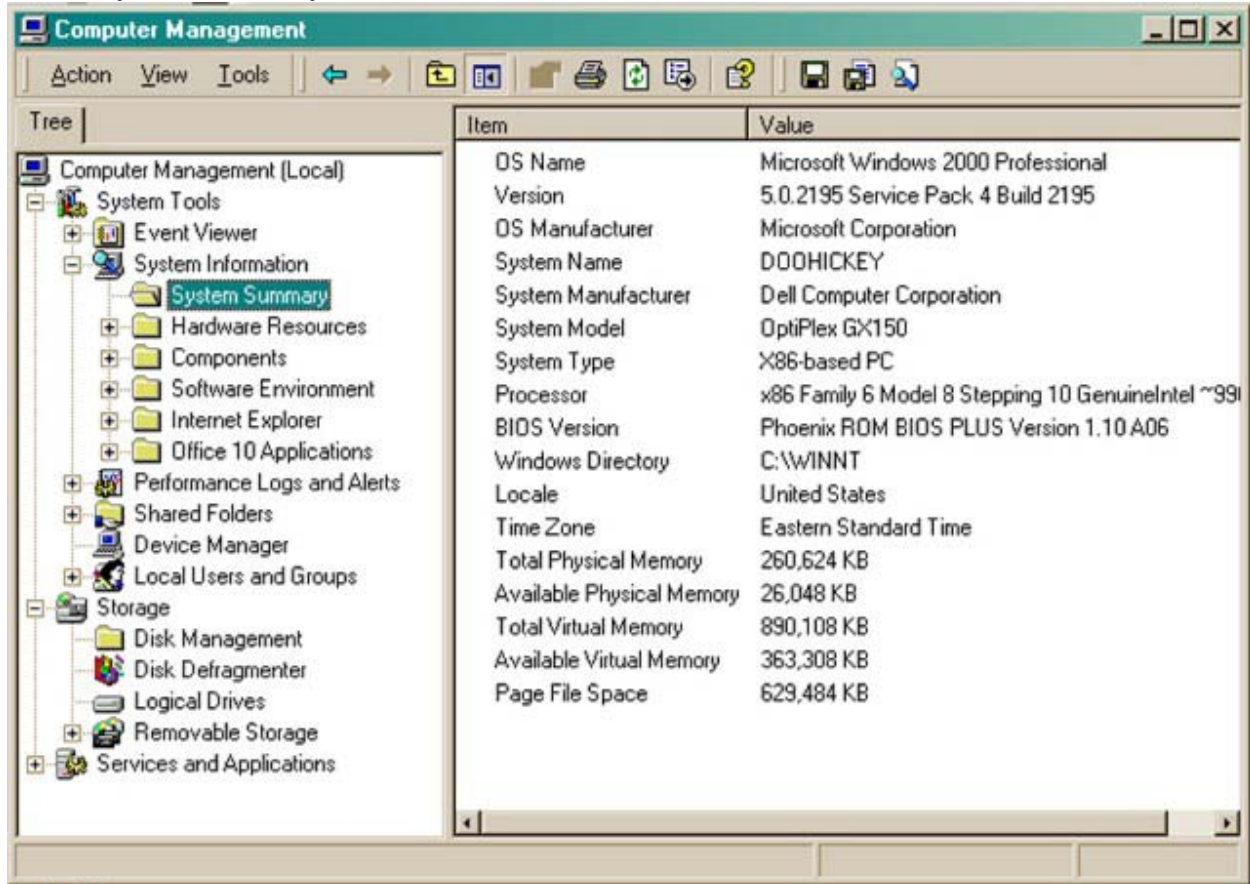

Click “Start” located at left lower corner

Move Cursor over Settings and then click “Control Panel” as shown below

(see next page)

Click “Administrative Tools” as shown below

(see next page)

Click “Computer Management” as shown below

(see next page)

Click “+” box on the left of “System Information” to reveal the additional selections
Click “System Summary” as shown below

The information you look for are:

- OS Name ⇒ this is your operating system
- Processor ⇒ number at the end is your processor speed
- Total Physical Memory ⇒ this is the installed memory