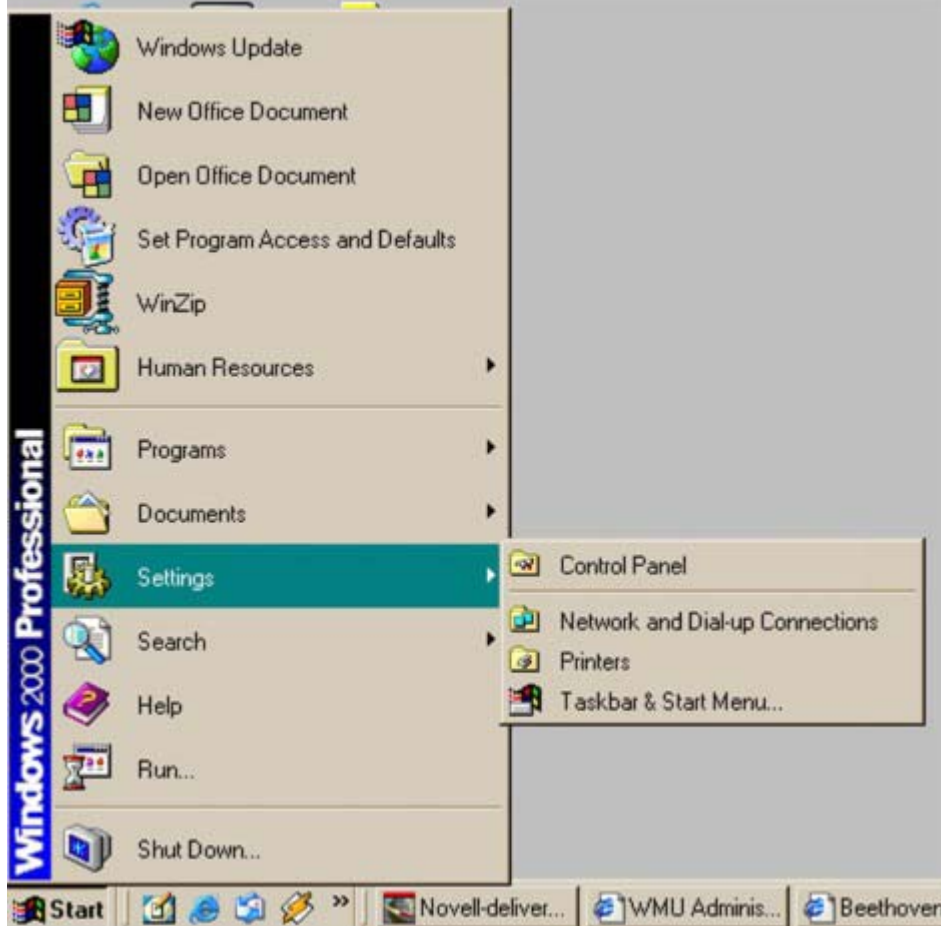

Click “Start” located at left lower corner

Move Cursor over Settings and then click “Control Panel” as shown below

(see next page)

Click “Administrative Tools” as shown below

(see next page)

Click “Computer Management” as shown below

(see next page)

Click “+” box on the left of “System Information” to reveal the additional selections
Click “System Summary” as shown below

The information you look for are:

- OS Name ⇒ this is your operating system
- Processor ⇒ number at the end is your processor speed
- Total Physical Memory ⇒ this is the installed memory