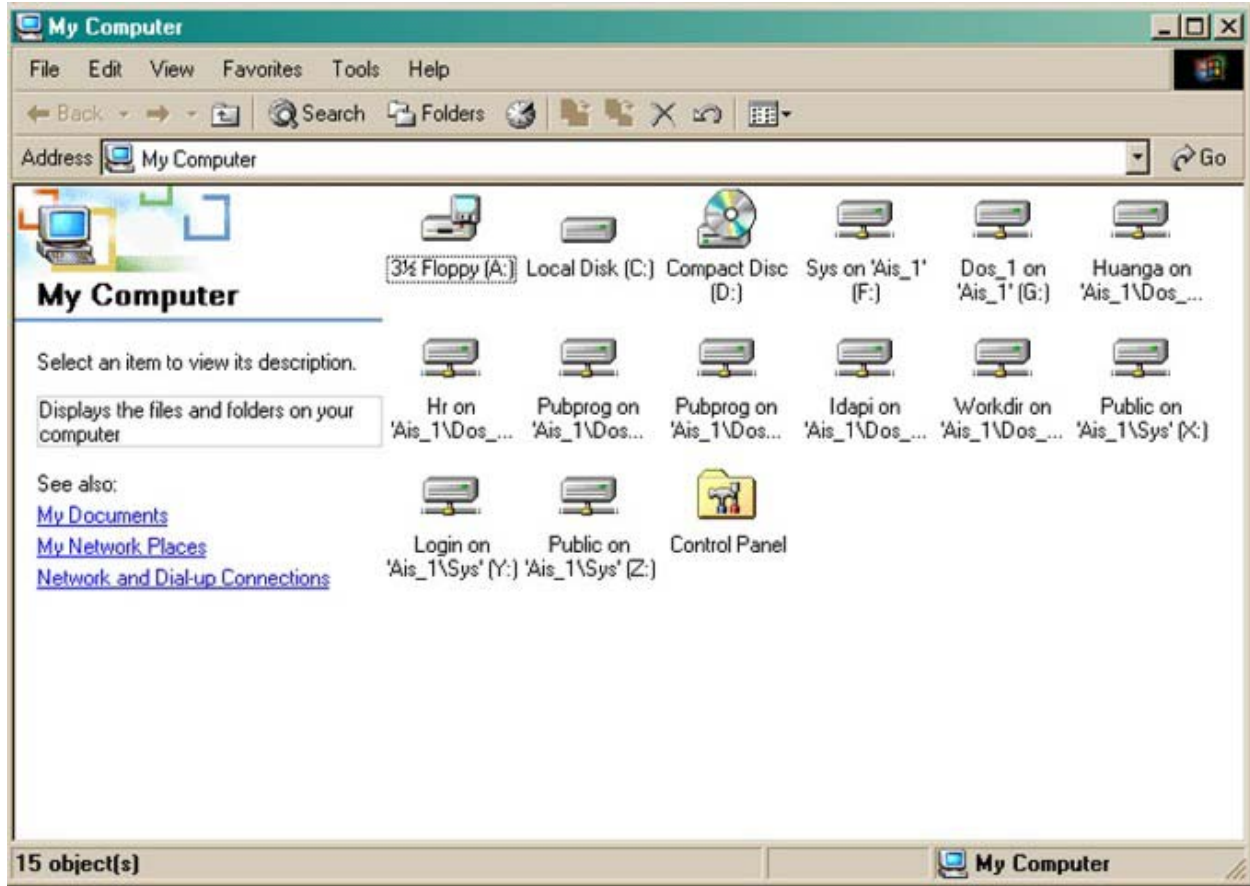

Click "My Computer" icon
Click "Local Disk (C)" shown below

(see next page)

The information you look for is:
The number follows “Free” on the left above the pie graph.