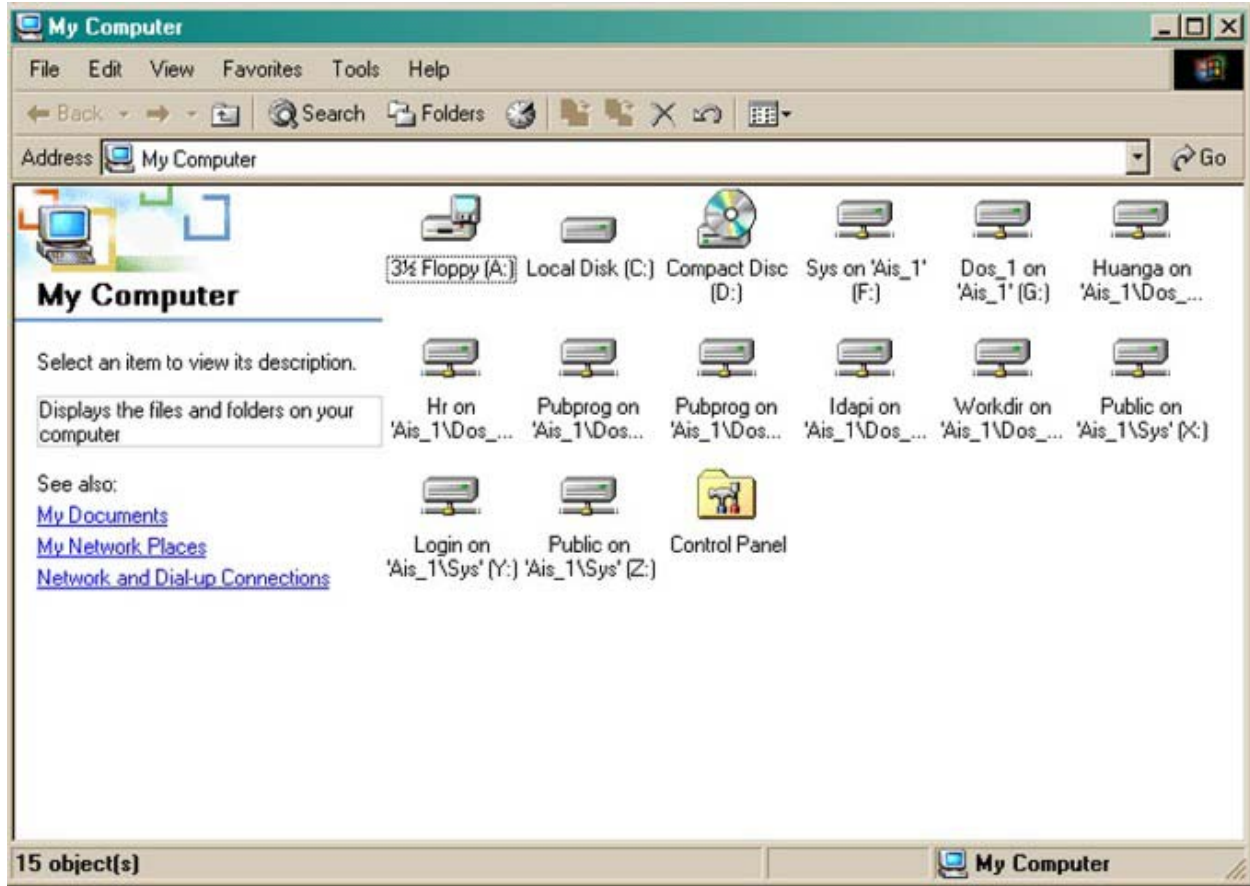

Click “My Computer” icon located at left upper corner of your screen
Click “Local Disk (C)” shown below

(see next page)

The information you look for is:

The number follows "Free" on the left above the pie picture

⇒ this is free space on local drive C