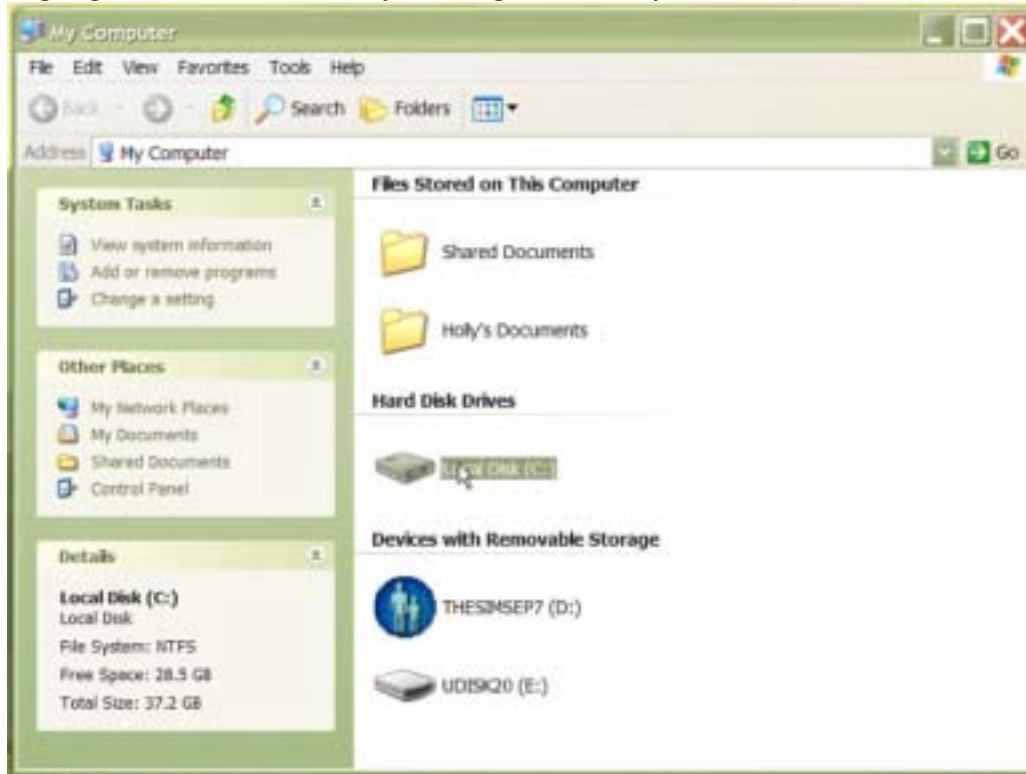

Click “Start” located at left lower corner of your screen  
Click “Control Panel”

(see next page)

Click “My Computer”

Highlight “Local Disk (C)” by clicking it once only

The information you look for is inside ‘Details’ box located at lower left corner:

Number follows ‘Free Space’ on second to last line

⇒ this is free space on local drive C