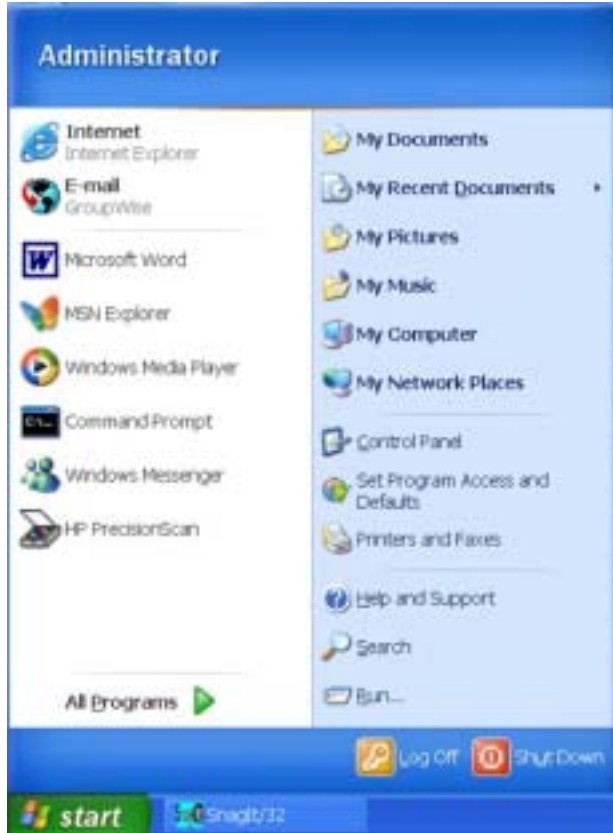

Click “Start” located at left lower corner of your screen  
Click “Control Panel”

(see next page)

Click “My Computer”

Highlight “Local Disk (C)” by clicking it once only

The information you look for is inside ‘Details’ box located at lower left corner: