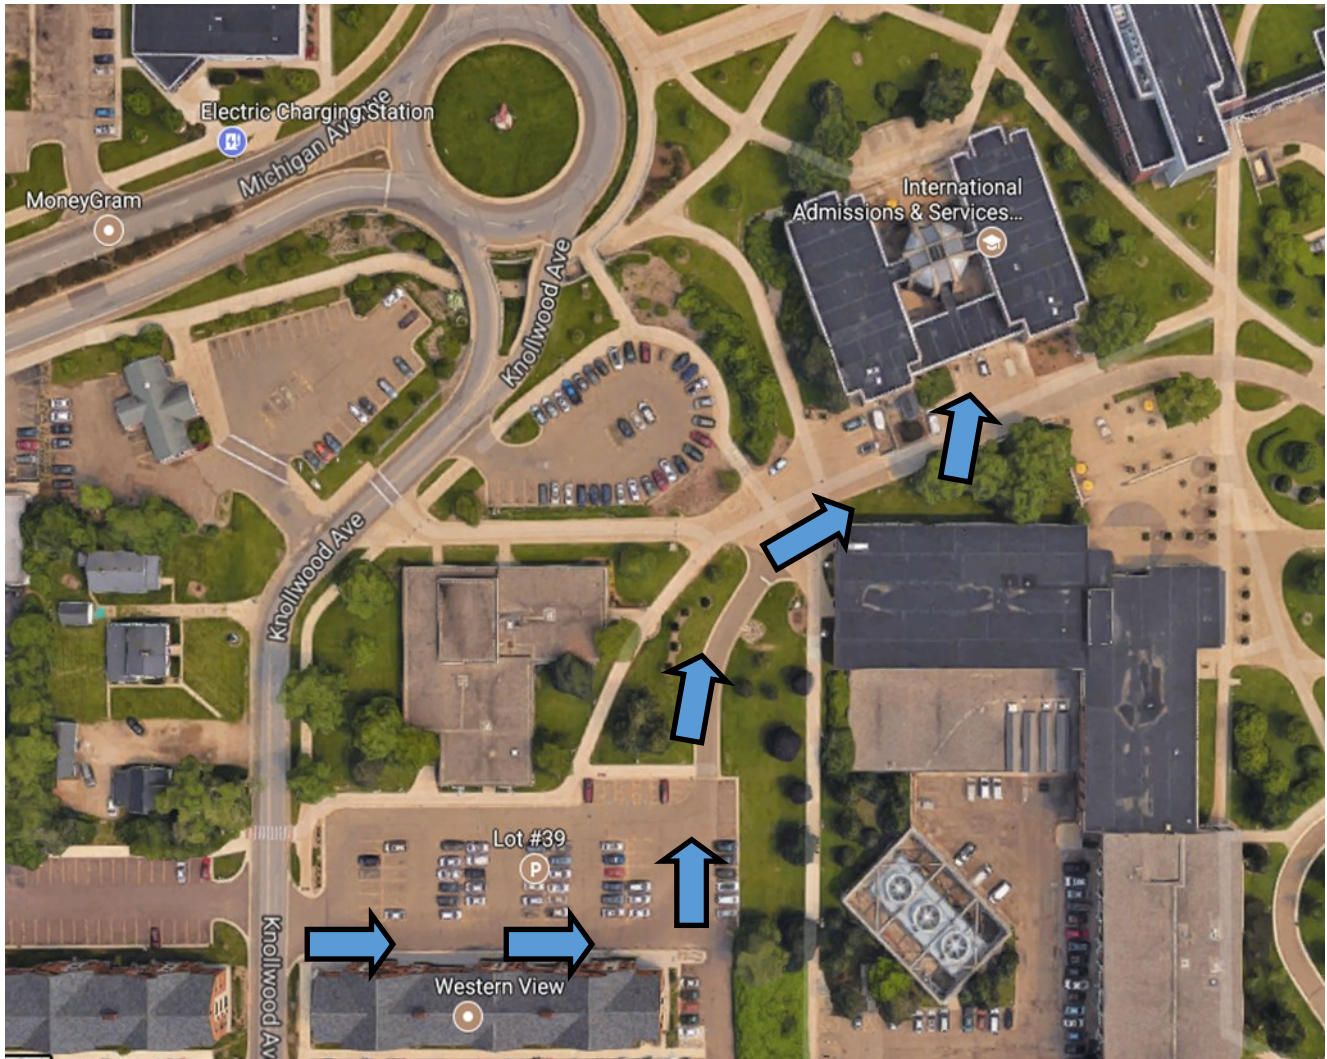

This is additional information to help guide your planning; all items are needed and appreciated!

Drop Off Location and Schedule

Please note that the drop off location is different from that of previous years. Items can be dropped off at the Seita Program Offices in the Faunce Student Services Building on the ground floor facing Kohnman Hall. As indicated on the map below, the Seita Scholars Offices can be reached off of the Ring Road (Knollwood Ave.) by turning into the parking lot between Western View Apartments and Trimpe Hall (parking lot 39). Note that the roundabout in the upper corner of the map is directly east of the intersection of West Michigan