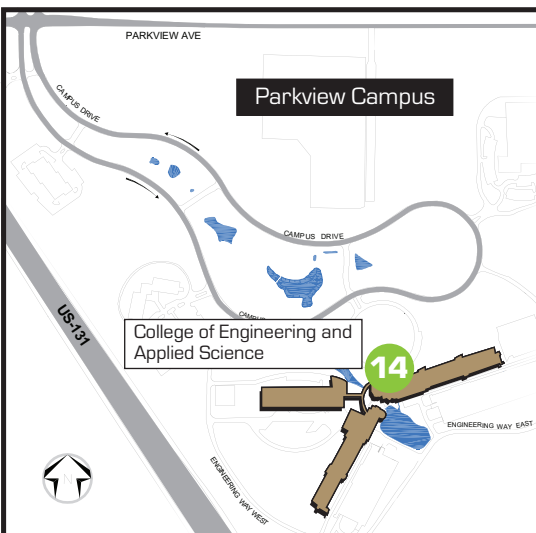

WMU Student Affairs Campus Dining Map

- Dining Office
- Campus Cafés
- Residence Hall Dining Service
- Cash Vendors

- 6 Hoekje/Bigelow
The Marketplace Grill**
Open weekdays and weekends
C, D\$, MP, AYCE
- 7 Valley I Dining
Sub Shop**
Open weekdays and weekends
C, D\$, MP, AYCE
- 8 Valley II Dining
Stir-Fry Station**
Open weekdays
C, D\$, MP, AYCE
- 9 Bella Vita Café**
Open weekdays
C, D\$, V/MC
- 10 Bernhard Café and Market**
Open weekdays and select weekends
C, D\$, V/MC

- 11 Flossies Café**
Open weekdays
C, D\$
- 12 Plaza Café**
Open weekdays
C, D\$
- 13 Schneider Café**
Open weekdays
C, D\$
- 14 Parkview Café**
Open weekdays
C, D\$, V/MC
- 15 Bronco Mall**
Open weekdays and weekends
Biggy Coffee, Subway
C
Western Scoops
C, V/MC, D\$
- 16 Mug Shots**
Open weekdays
C

DINING KEY (C) Cash (MP) Meal Plans
(D\$) Dining Dollars (AYCE) All You Care to Eat
(V/MC) Visa, Mastercard