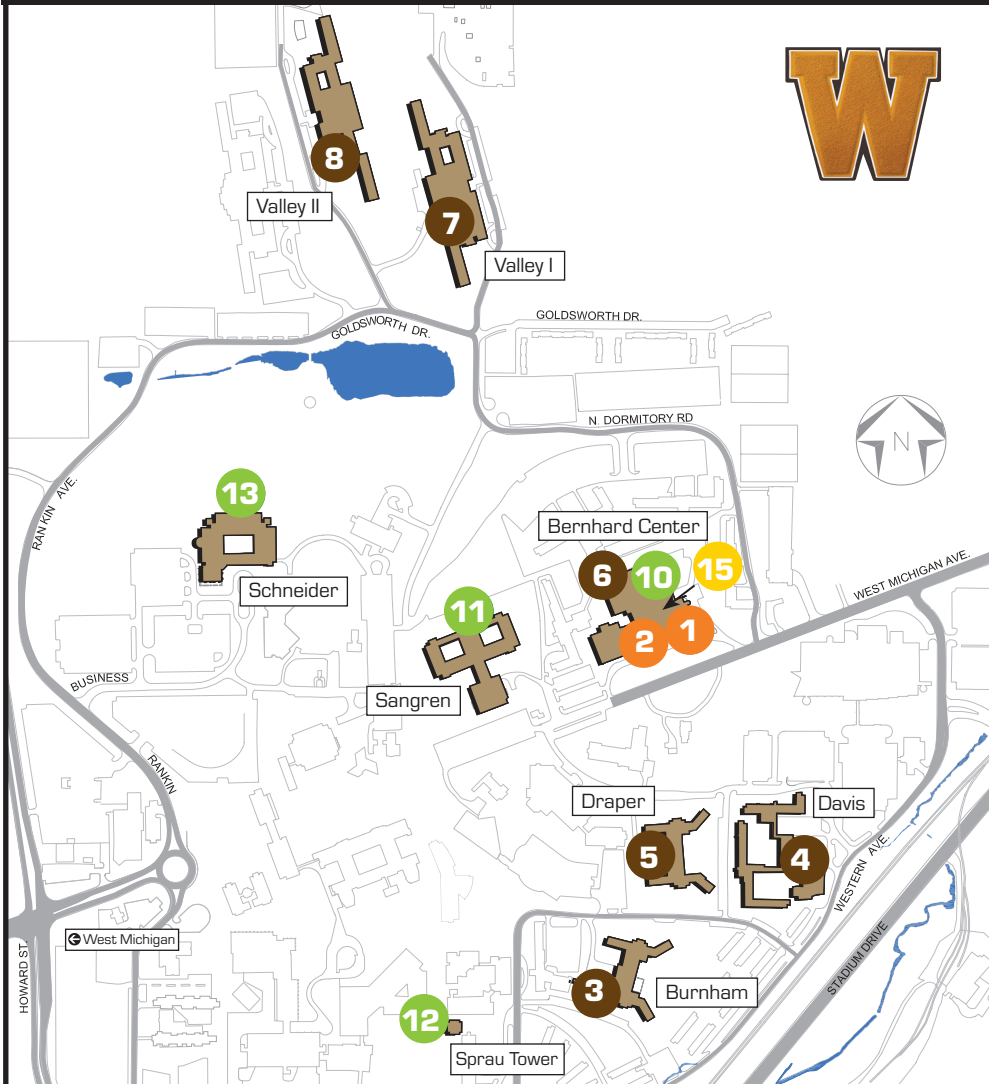

WMU Student Affairs Campus Dining Map

- Dining Office
- Campus Cafés
- Residence Hall Dining Service
- Cash Vendors

- 6 Hoekje/Bigelow
The Marketplace Grill**
Open weekdays and weekends
C, D\$, MP, AYCE
- 7 Valley I Dining
Sub Shop**
Open weekdays and weekends
C, D\$, MP, AYCE
- 8 Valley II Dining
Stir-Fry Station**
Open weekdays
C, D\$, MP, AYCE
- 9 Bella Vita Café**
Open weekdays
C, D\$, V/MC
- 10 Bernhard Café and Market**
Open weekdays and select weekends
C, D\$, V/MC

- 11 Flossies Café**
Open weekdays
C, D\$
- 12 Plaza Café**
Open weekdays
C, D\$
- 13 Schneider Café**
Open weekdays
C, D\$
- 14 Parkview Café**
Open weekdays
C, D\$, V/MC
- 15 Bronco Mall**
Open weekdays and weekends
Biggy Coffee, Subway
C
Western Scoops
C, V/MC, D\$
- 16 Mug Shots**
Open weekdays
C

DINING KEY (C) Cash (MP) Meal Plans
(D\$) Dining Dollars (AYCE) All You Care to Eat
(V/MC) Visa, Mastercard