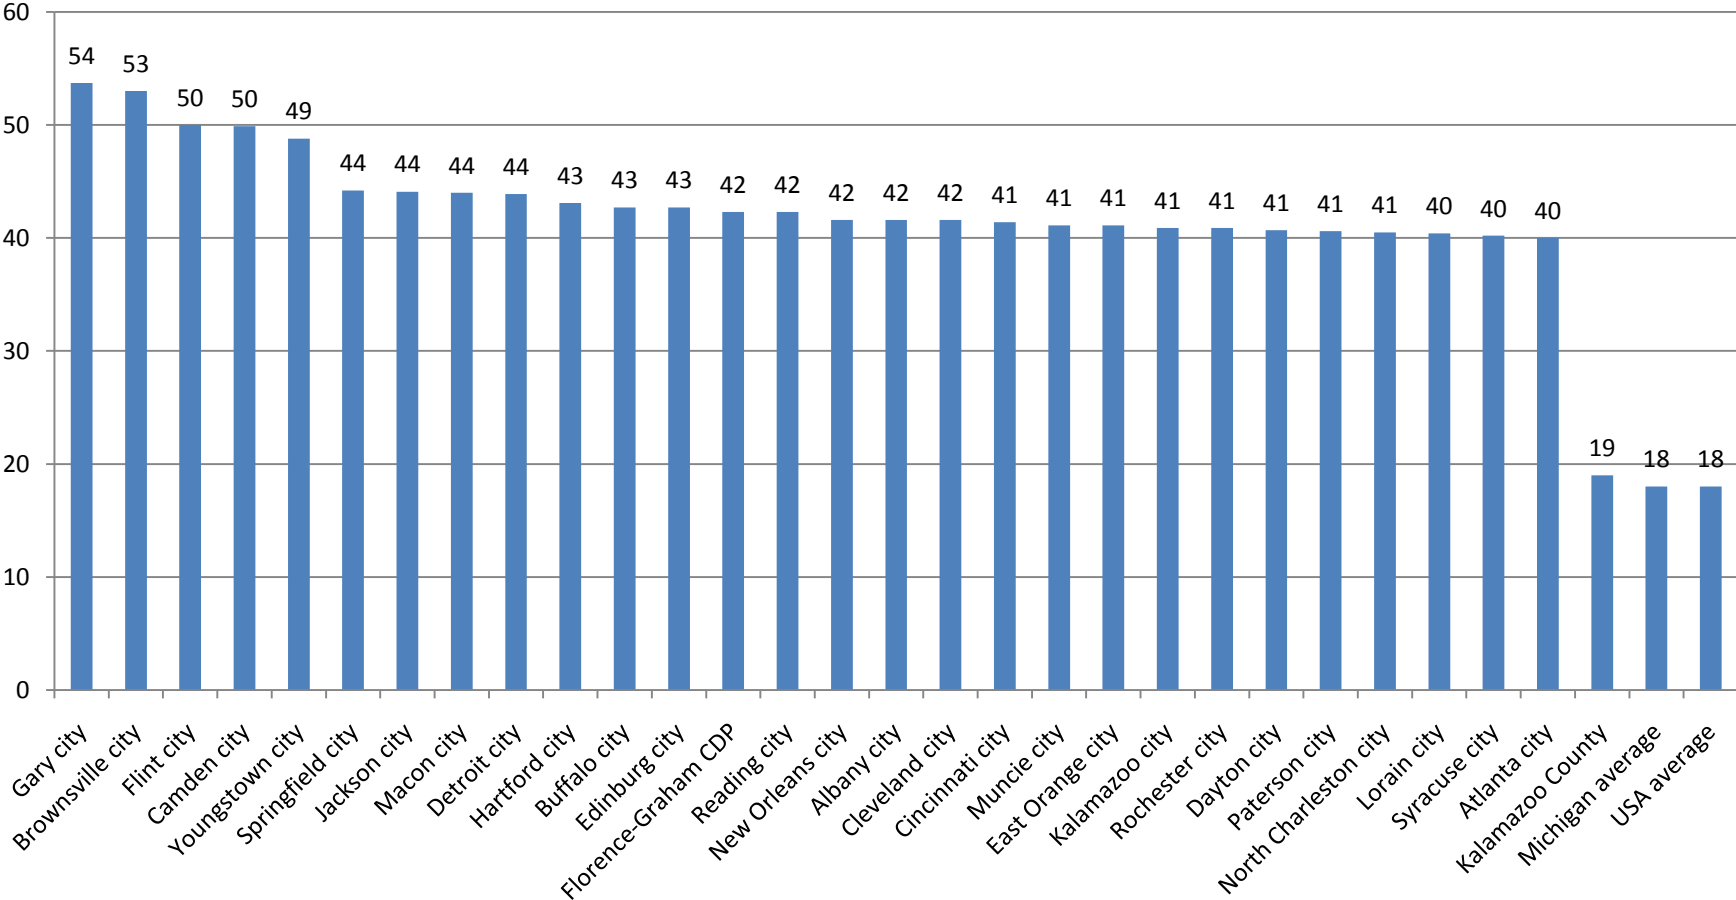

Poverty in Kalamazoo...

Headed in the Wrong Direction

Tim Ready

PRI Strategic Planning Meeting

July 15, 2008

Cities with the Highest Percentage of Children in Poverty, 2006

All Persons in Poverty

Increase in Poverty, Total and by Race, in Kalamazoo and Kalamazoo County, 2000-2006

Child Poverty

Child Poverty in City of Kalamazoo, 2000-2006

Child Poverty in Kalamazoo County, 2000-2006

Families in Poverty

By Family Type

Kalamazoo Families with Children Under 18 in Poverty, by Family Type

County Families in Poverty, by Family Type

Poverty and Educational Attainment

Percent of County Residents 25 and Older in Poverty by Educational Attainment

Percent of City Residents in Poverty by Educational Attainment