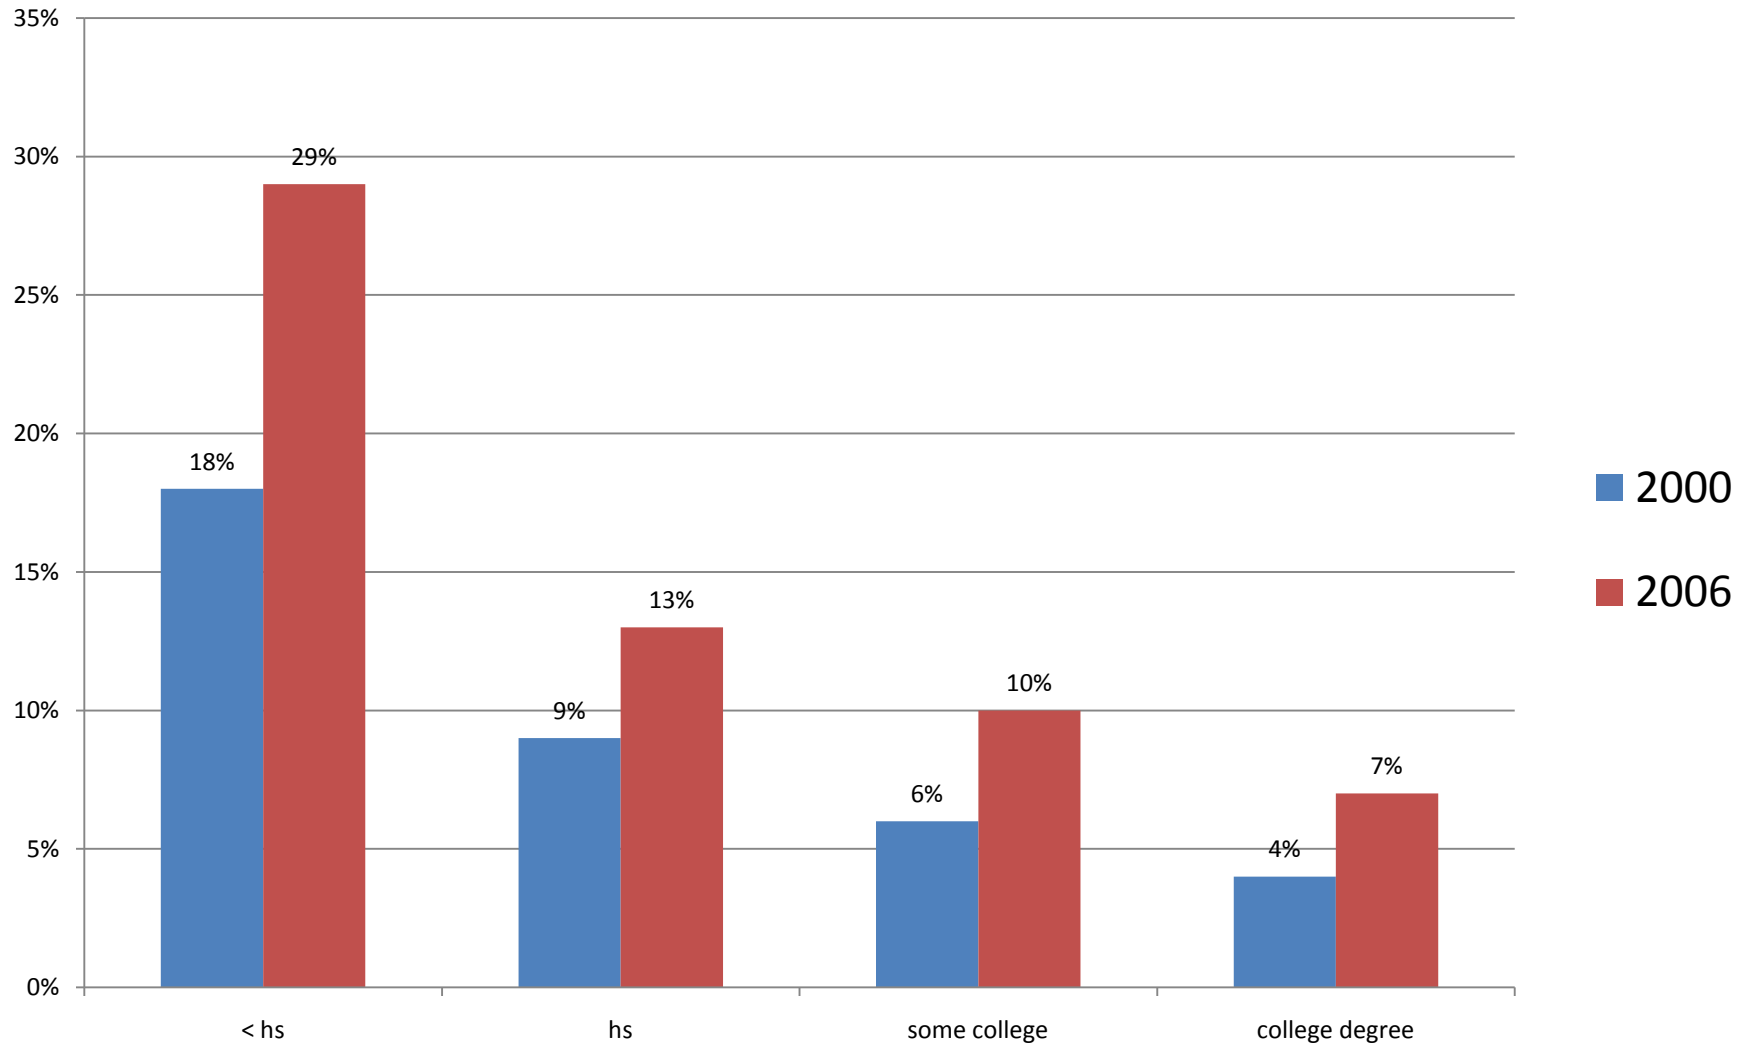

Poverty in Kalamazoo...

Headed in the Wrong Direction

Tim Ready

PRI Strategic Planning Meeting

July 15, 2008

Cities with the Highest Percentage of Children in Poverty, 2006

All Persons in Poverty

Increase in Poverty, Total and by Race, in Kalamazoo and Kalamazoo County, 2000-2006

Child Poverty

Child Poverty in City of Kalamazoo, 2000-2006

Child Poverty in Kalamazoo County, 2000-2006

Families in Poverty

By Family Type

Kalamazoo Families with Children Under 18 in Poverty, by Family Type

County Families in Poverty, by Family Type

Poverty and Educational Attainment

Percent of County Residents 25 and Older in Poverty by Educational Attainment

Percent of City Residents in Poverty by Educational Attainment