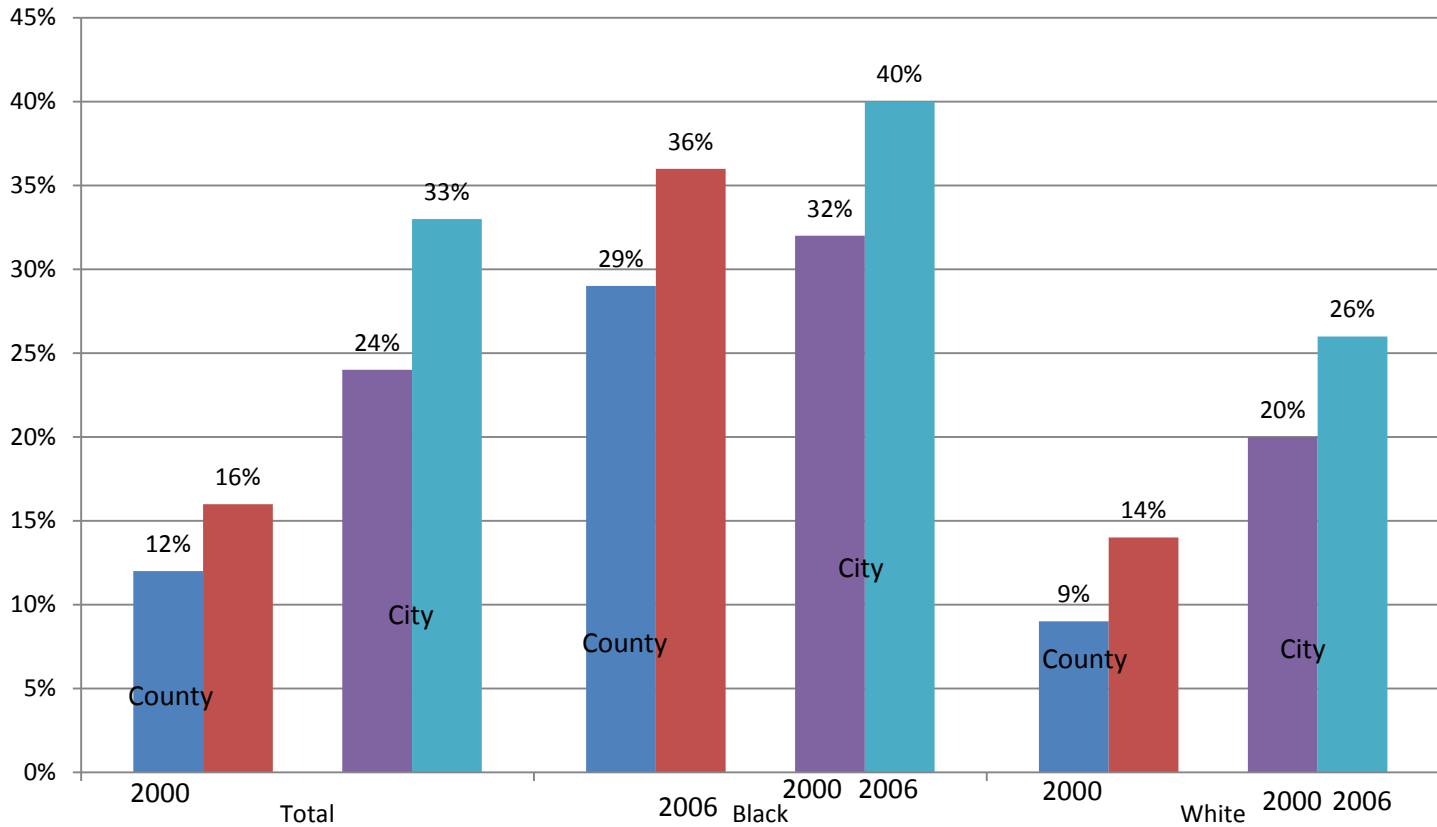

Poverty in Kalamazoo...

Headed in the Wrong Direction

Tim Ready

PRI Strategic Planning Meeting

July 15, 2008

Cities with the Highest Percentage of Children in Poverty, 2006

All Persons in Poverty

Increase in Poverty, Total and by Race, in Kalamazoo and Kalamazoo County, 2000-2006

Child Poverty

Child Poverty in City of Kalamazoo, 2000-2006

Child Poverty in Kalamazoo County, 2000-2006

Families in Poverty

By Family Type

Kalamazoo Families with Children Under 18 in Poverty, by Family Type

County Families in Poverty, by Family Type

Poverty and Educational Attainment

Percent of County Residents 25 and Older in Poverty by Educational Attainment

Percent of City Residents in Poverty by Educational Attainment