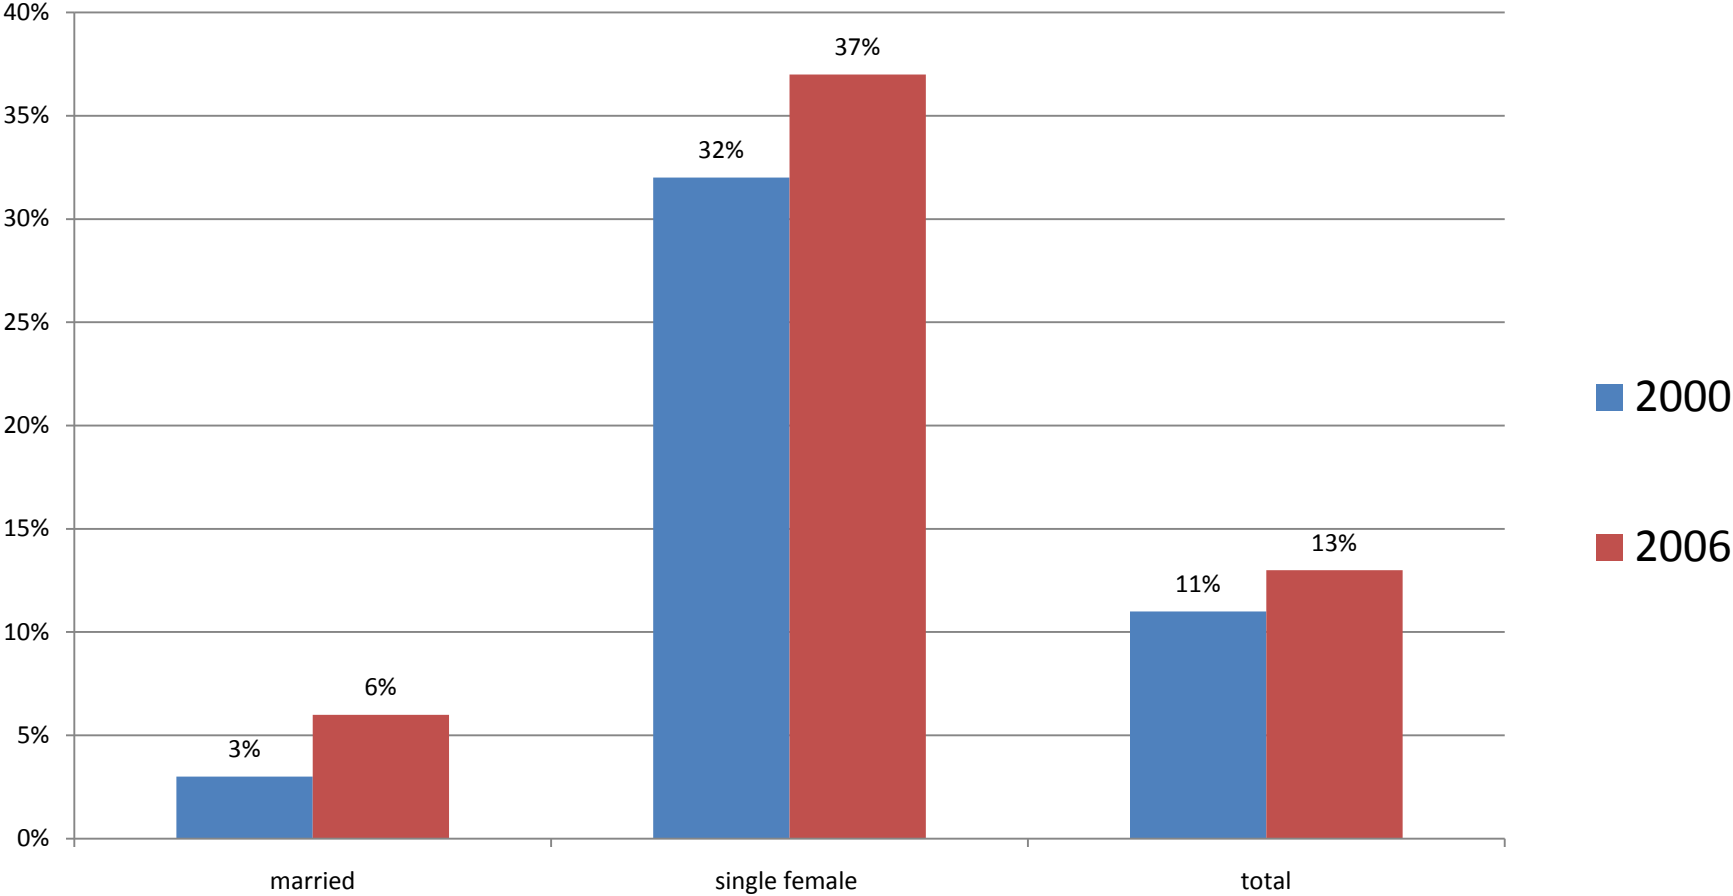

Poverty in Kalamazoo...

Headed in the Wrong Direction

Tim Ready

PRI Strategic Planning Meeting

July 15, 2008

Cities with the Highest Percentage of Children in Poverty, 2006

All Persons in Poverty

Increase in Poverty, Total and by Race, in Kalamazoo and Kalamazoo County, 2000-2006

Child Poverty

Child Poverty in City of Kalamazoo, 2000-2006

Child Poverty in Kalamazoo County, 2000-2006

Families in Poverty

By Family Type

Kalamazoo Families with Children Under 18 in Poverty, by Family Type

County Families in Poverty, by Family Type

Poverty and Educational Attainment

Percent of County Residents 25 and Older in Poverty by Educational Attainment

Percent of City Residents in Poverty by Educational Attainment