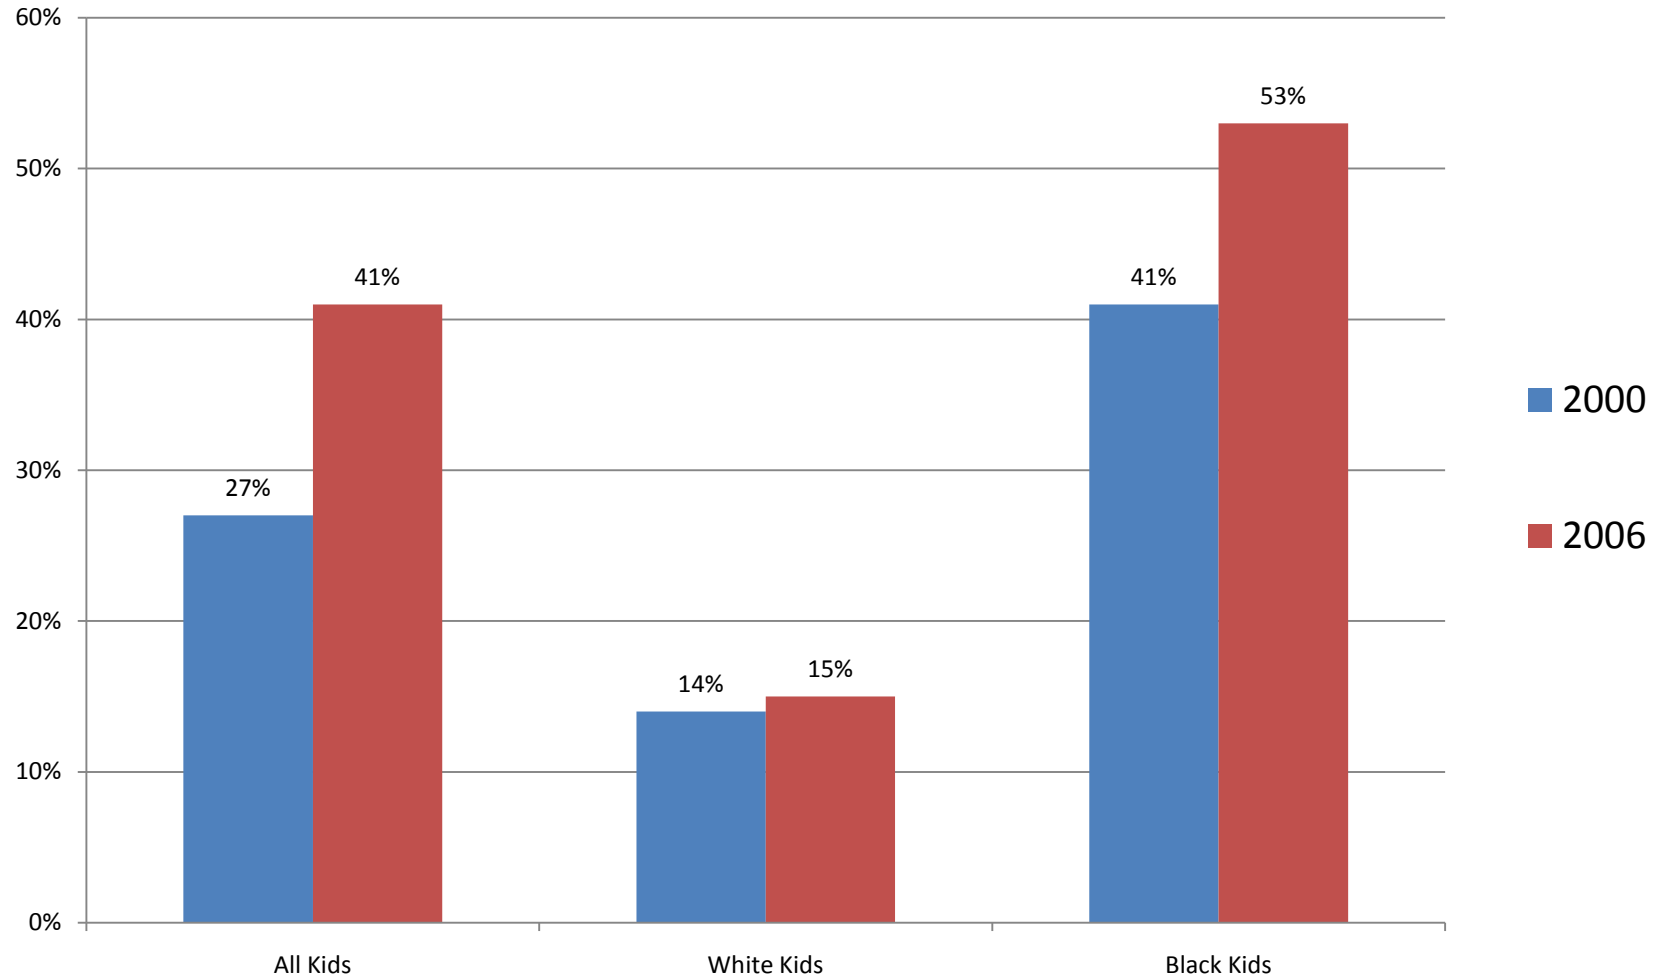

Poverty in Kalamazoo...

Headed in the Wrong Direction

Tim Ready

PRI Strategic Planning Meeting

July 15, 2008

Cities with the Highest Percentage of Children in Poverty, 2006

All Persons in Poverty

Increase in Poverty, Total and by Race, in Kalamazoo and Kalamazoo County, 2000-2006

Child Poverty

Child Poverty in City of Kalamazoo, 2000-2006

Child Poverty in Kalamazoo County, 2000-2006

Families in Poverty

By Family Type

Kalamazoo Families with Children Under 18 in Poverty, by Family Type

County Families in Poverty, by Family Type

Poverty and Educational Attainment

Percent of County Residents 25 and Older in Poverty by Educational Attainment

Percent of City Residents in Poverty by Educational Attainment