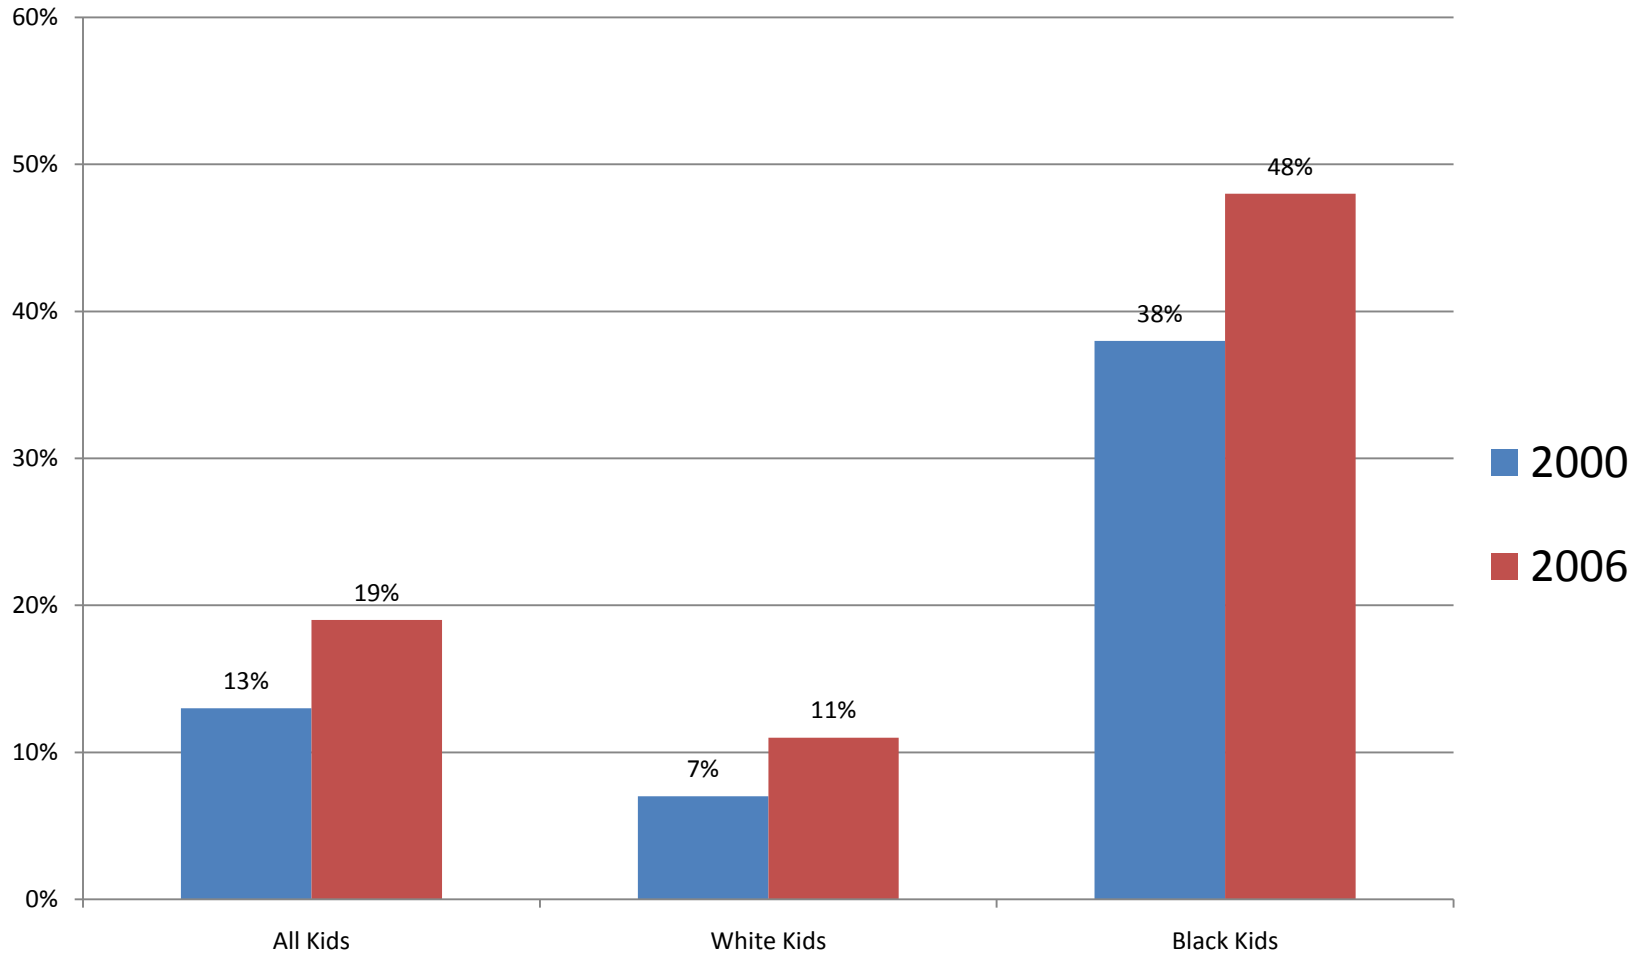

Poverty in Kalamazoo...

Headed in the Wrong Direction

Tim Ready

PRI Strategic Planning Meeting

July 15, 2008

Cities with the Highest Percentage of Children in Poverty, 2006

All Persons in Poverty

Increase in Poverty, Total and by Race, in Kalamazoo and Kalamazoo County, 2000-2006

Child Poverty

Child Poverty in City of Kalamazoo, 2000-2006

Child Poverty in Kalamazoo County, 2000-2006

Families in Poverty

By Family Type

Kalamazoo Families with Children Under 18 in Poverty, by Family Type

County Families in Poverty, by Family Type

Poverty and Educational Attainment

Percent of County Residents 25 and Older in Poverty by Educational Attainment

Percent of City Residents in Poverty by Educational Attainment