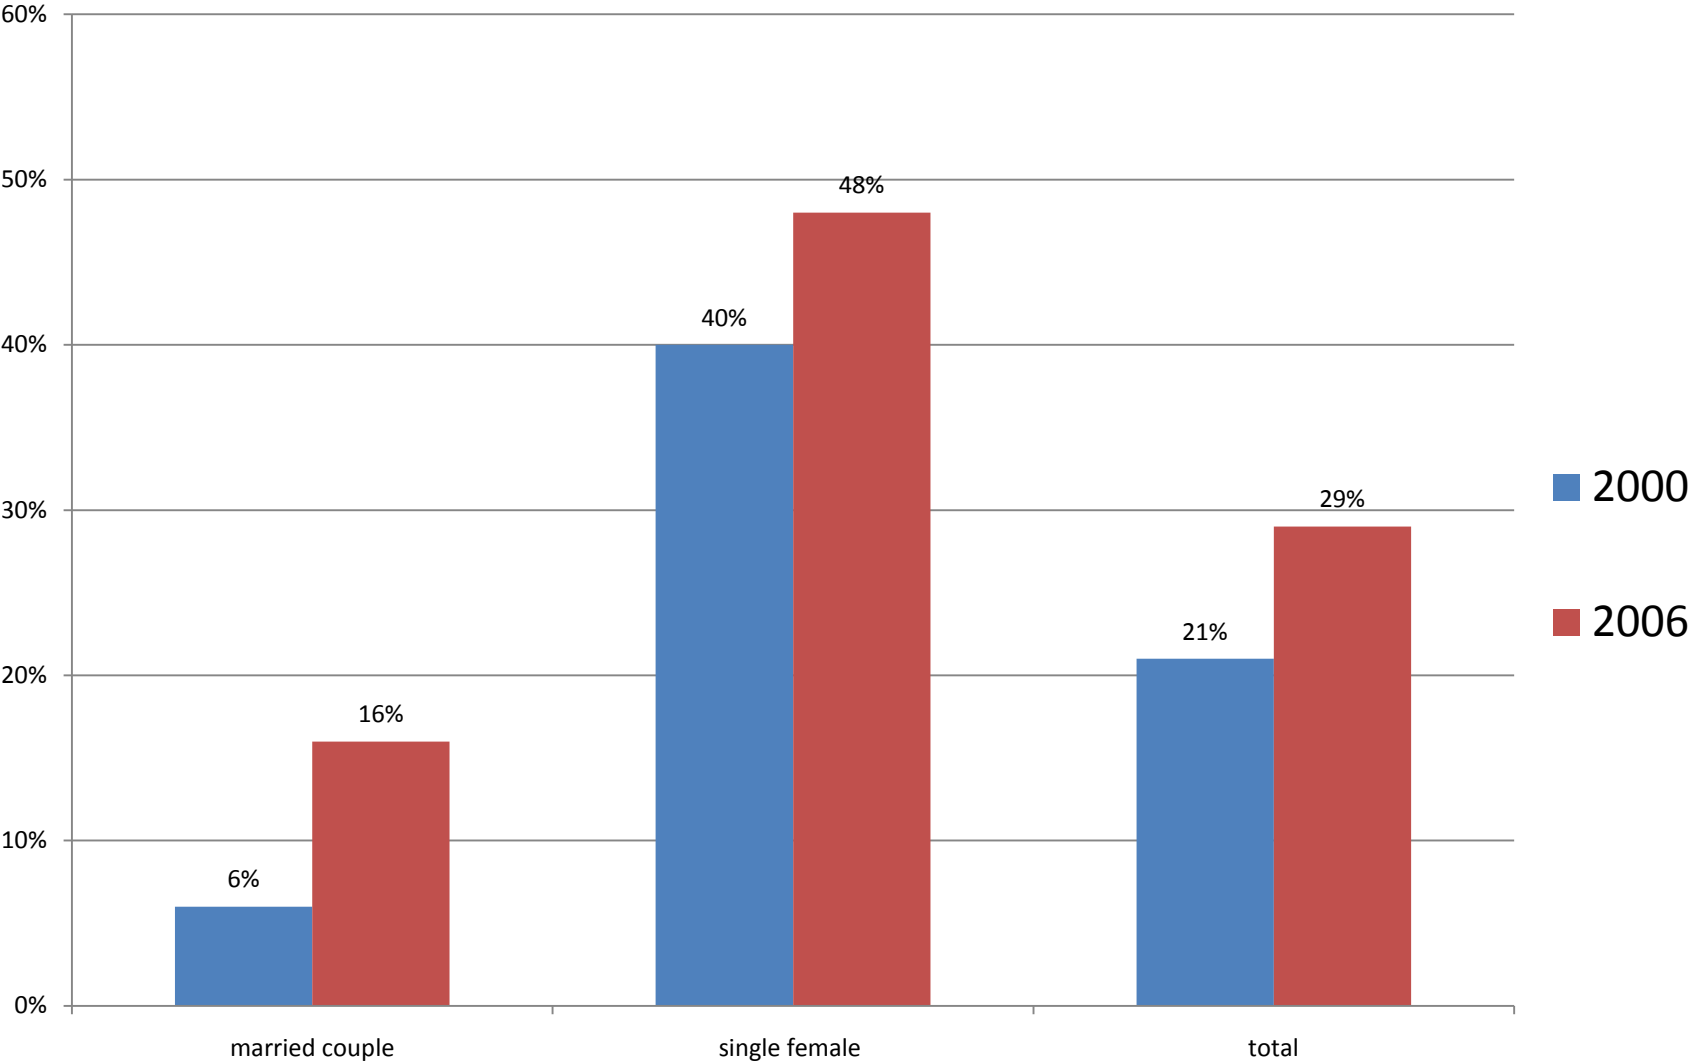

Poverty in Kalamazoo...

Headed in the Wrong Direction

Tim Ready

PRI Strategic Planning Meeting

July 15, 2008

Cities with the Highest Percentage of Children in Poverty, 2006

All Persons in Poverty

Increase in Poverty, Total and by Race, in Kalamazoo and Kalamazoo County, 2000-2006

Child Poverty

Child Poverty in City of Kalamazoo, 2000-2006

Child Poverty in Kalamazoo County, 2000-2006

Families in Poverty

By Family Type

Kalamazoo Families with Children Under 18 in Poverty, by Family Type

County Families in Poverty, by Family Type

Poverty and Educational Attainment

Percent of County Residents 25 and Older in Poverty by Educational Attainment

Percent of City Residents in Poverty by Educational Attainment