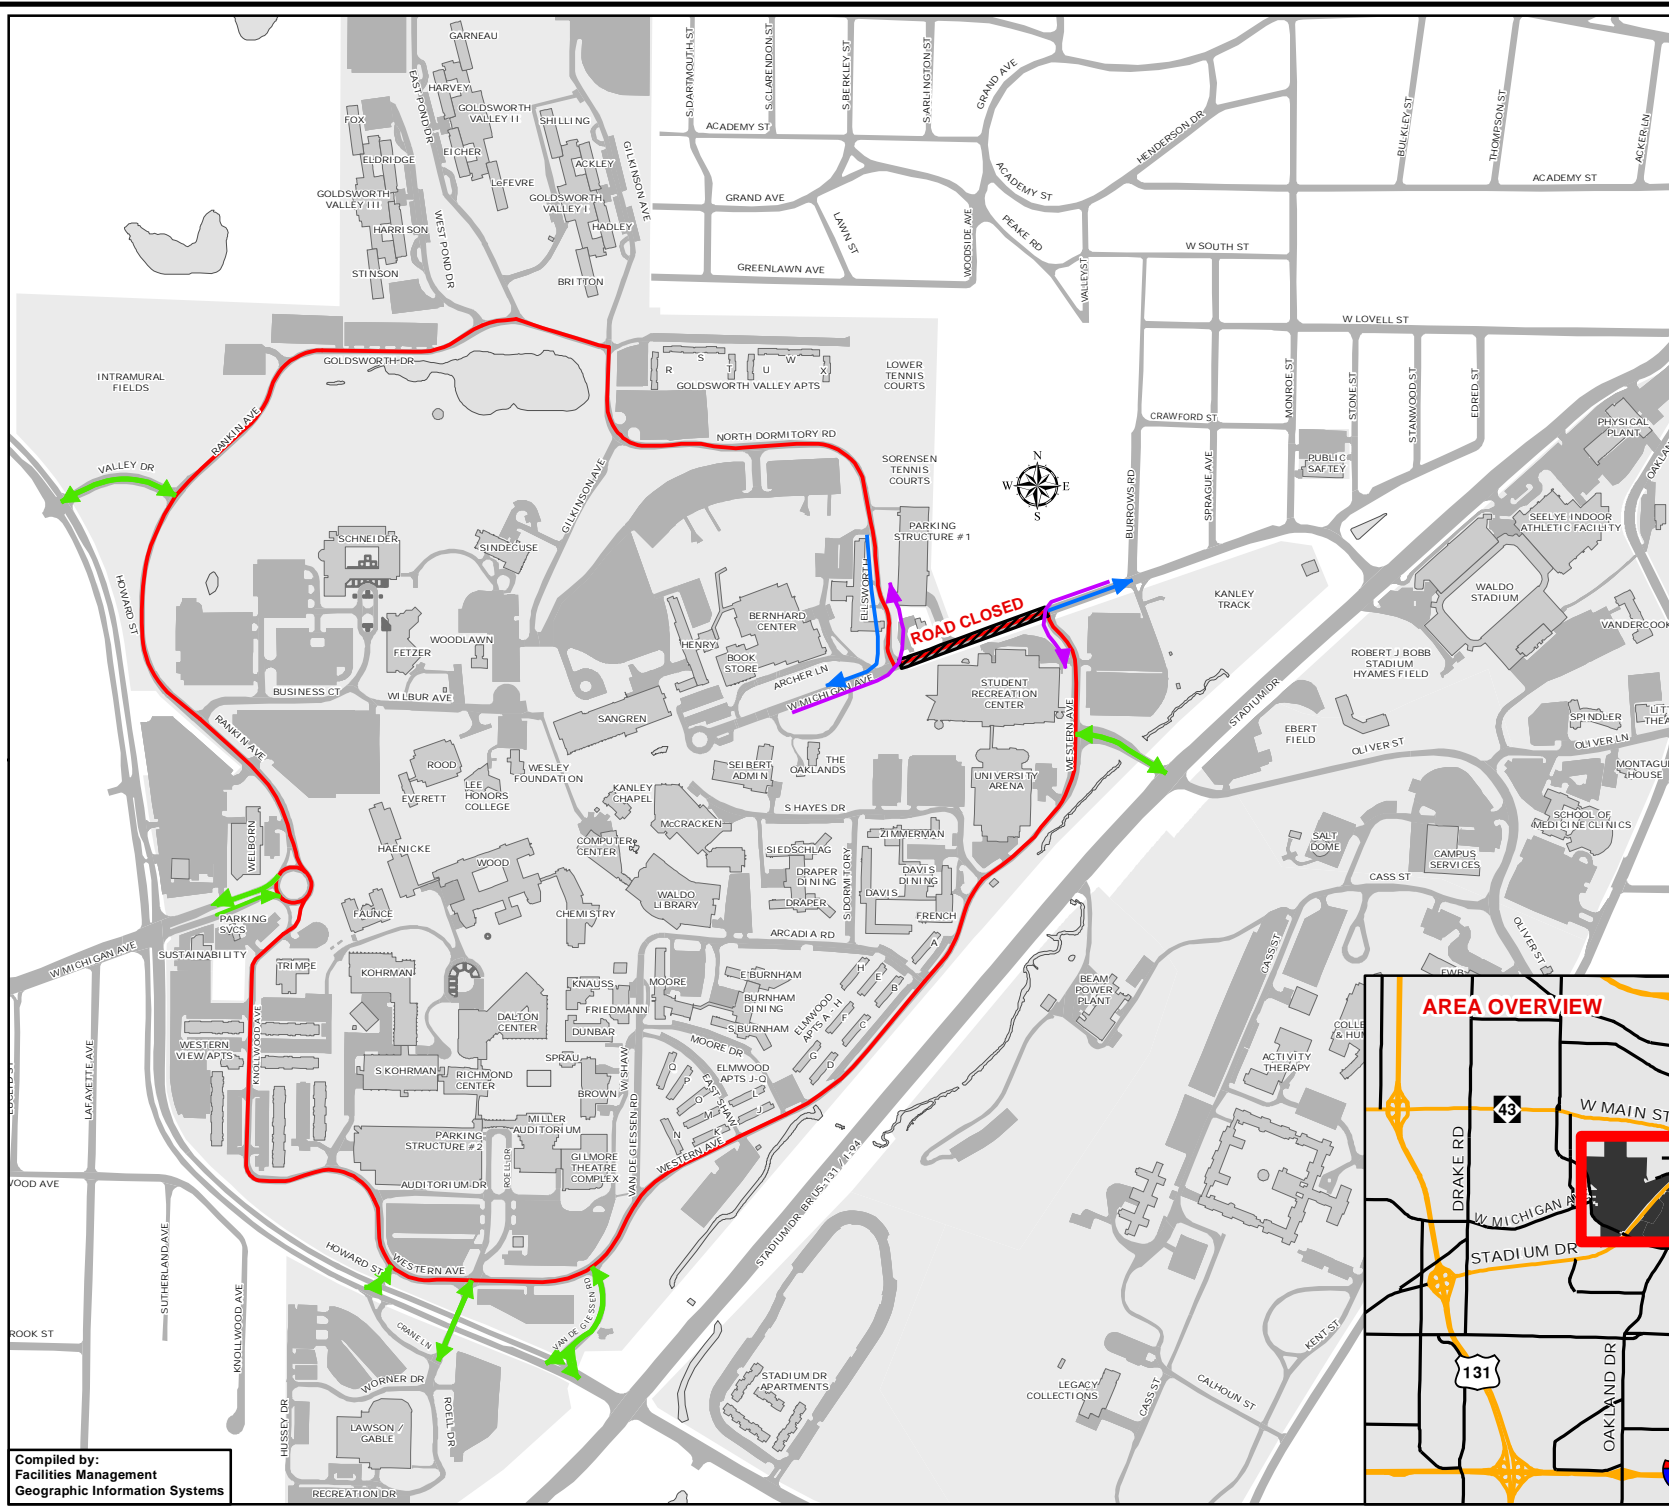

WESTERN MICHIGAN UNIVERSITY

W Michgian Ave Road Closure April 28 - May 3, 2014

- WMU Loop
- Road Closed
- Loop Entry/Exit
- Loop Entry Only
- Loop Exit Only

Compiled by:
Facilities Management
Geographic Information Systems