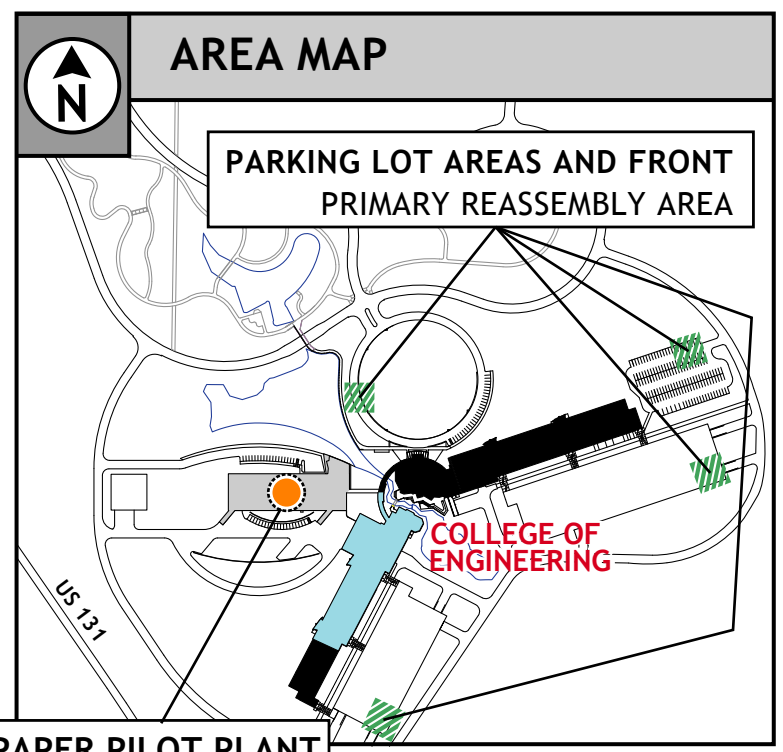

EMERGENCY GUIDE

EMERGENCY PHONE # 911

TORNADO SHELTER AREA - THIS FLOOR

	EMERGENCY EYE WASH AND SHOWER
	NATURAL GAS SHUT-OFF

1ST FLOOR

LEGEND

- YOU ARE HERE
- FIRE ALARM PULL BOX
- FIRE EXTINGUISHER
- TORNADO SHELTER AREA
- PRIMARY REASSEMBLY AREA
- ALTERNATE REASSEMBLY AREA
- TO OUTSIDE **EXIT**
- ACCESSIBLE **EXIT**
- RESTROOMS
- STAIRWELL

EMERGENCY GUIDELINES

- FAMILIARIZE YOURSELF WITH ALL **EXIT** LOCATIONS
- KNOW WHERE ALL FIRE AND SAFETY EQUIPMENT IS LOCATED
- KNOW YOUR EVACUATION ASSEMBLY AREA
- PROCEED TO THE **TORNADO SHELTER AREA** IN THE EVENT OF A TORNADO
- DO NOT USE ELEVATORS DURING A FIRE - USE ONLY STAIRWELLS