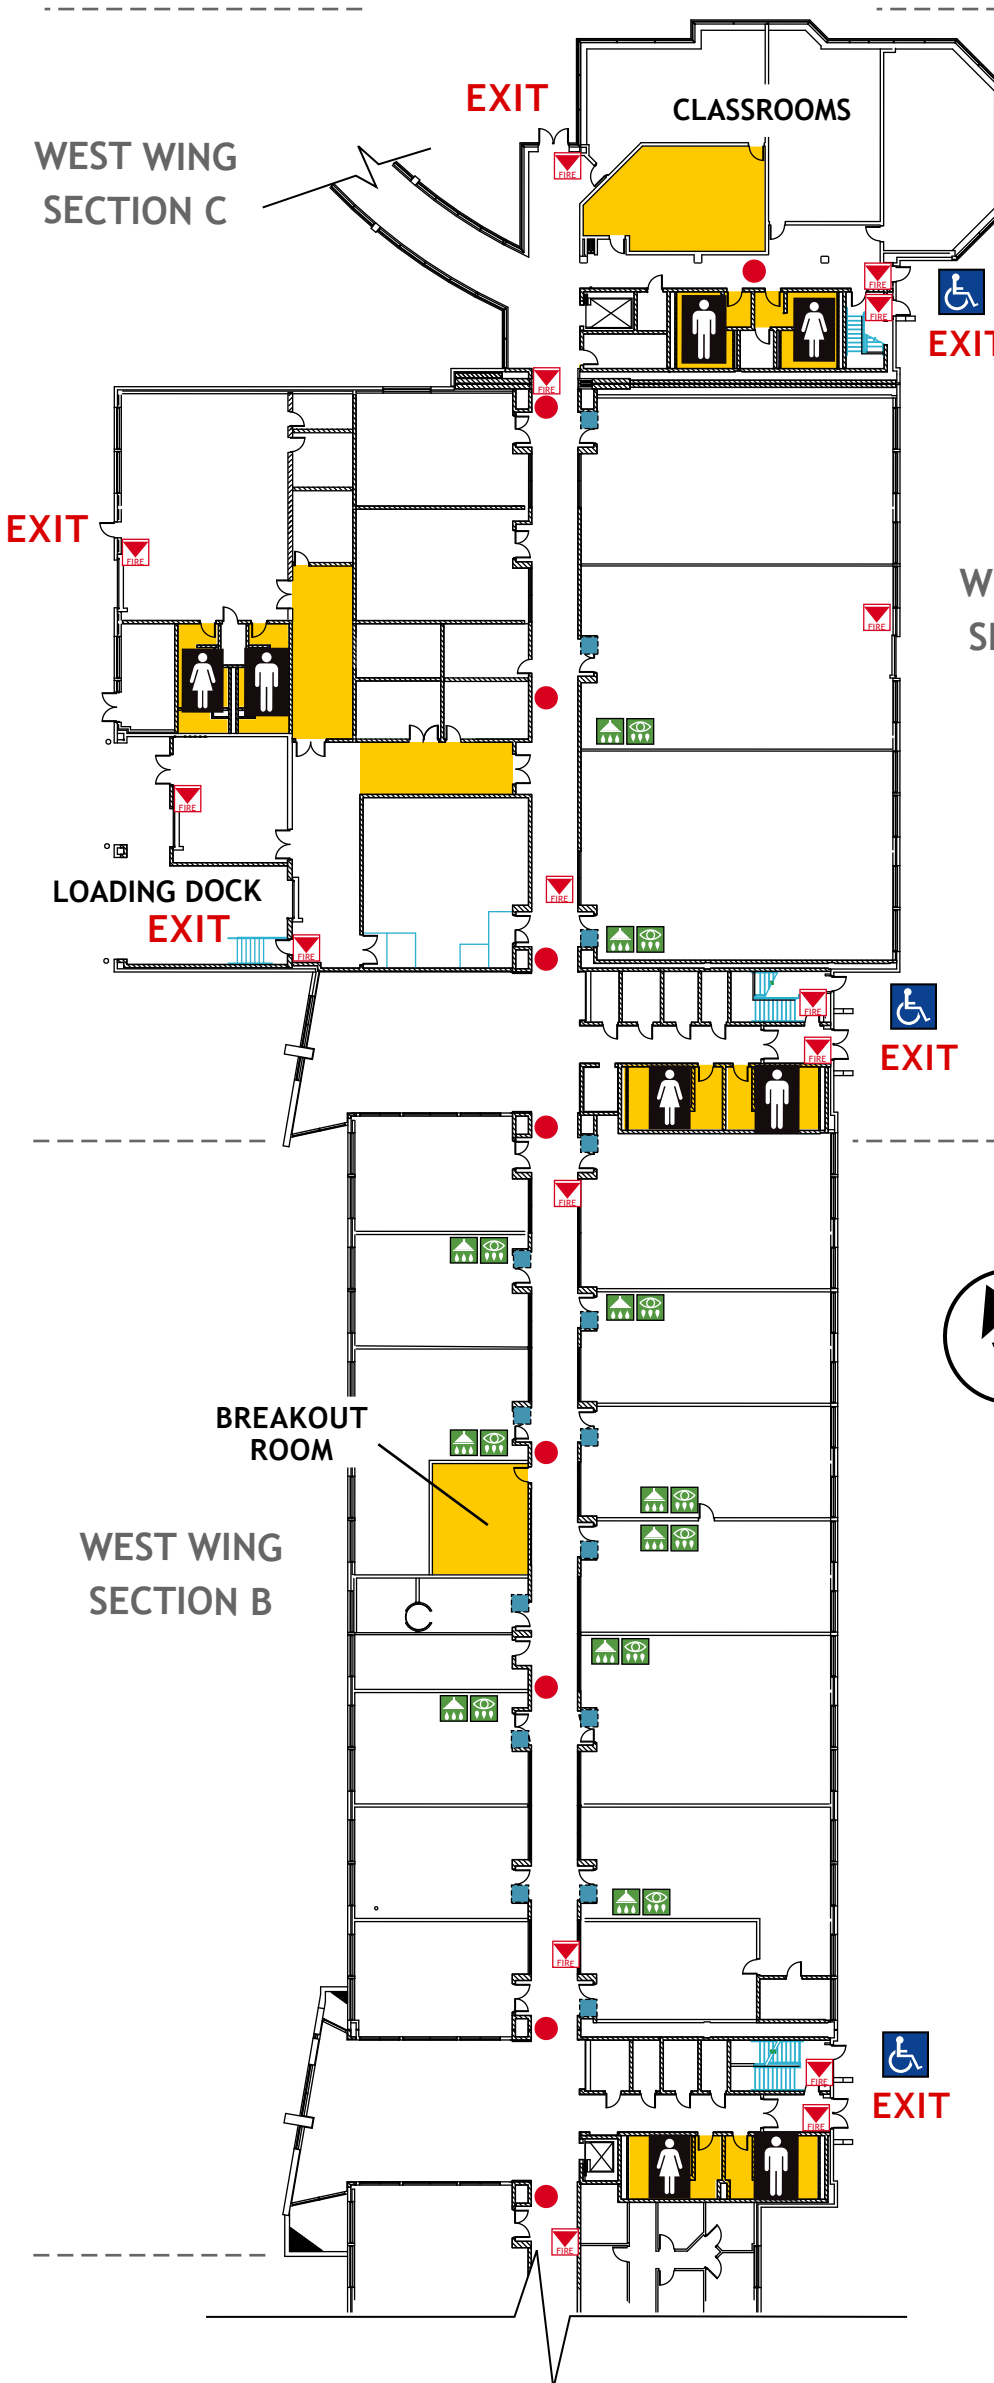

EMERGENCY GUIDE

EMERGENCY PHONE # 911

TORNADO SHELTER AREA - THIS FLOOR

	EMERGENCY EYE WASH AND SHOWER
	NATURAL GAS SHUT-OFF

1ST FLOOR

LEGEND

- YOU ARE HERE
- FIRE ALARM PULL BOX
- FIRE EXTINGUISHER
- TORNADO SHELTER AREA
- PRIMARY REASSEMBLY AREA
- ALTERNATE REASSEMBLY AREA
- TO OUTSIDE **EXIT**
- ACCESSIBLE **EXIT**
- RESTROOMS
- STAIRWELL

EMERGENCY GUIDELINES

- FAMILIARIZE YOURSELF WITH ALL **EXIT** LOCATIONS
- KNOW WHERE ALL FIRE AND SAFETY EQUIPMENT IS LOCATED
- KNOW YOUR EVACUATION ASSEMBLY AREA
- PROCEED TO THE **TORNADO SHELTER AREA** IN THE EVENT OF A TORNADO
- DO NOT USE ELEVATORS DURING A FIRE - USE ONLY STAIRWELLS