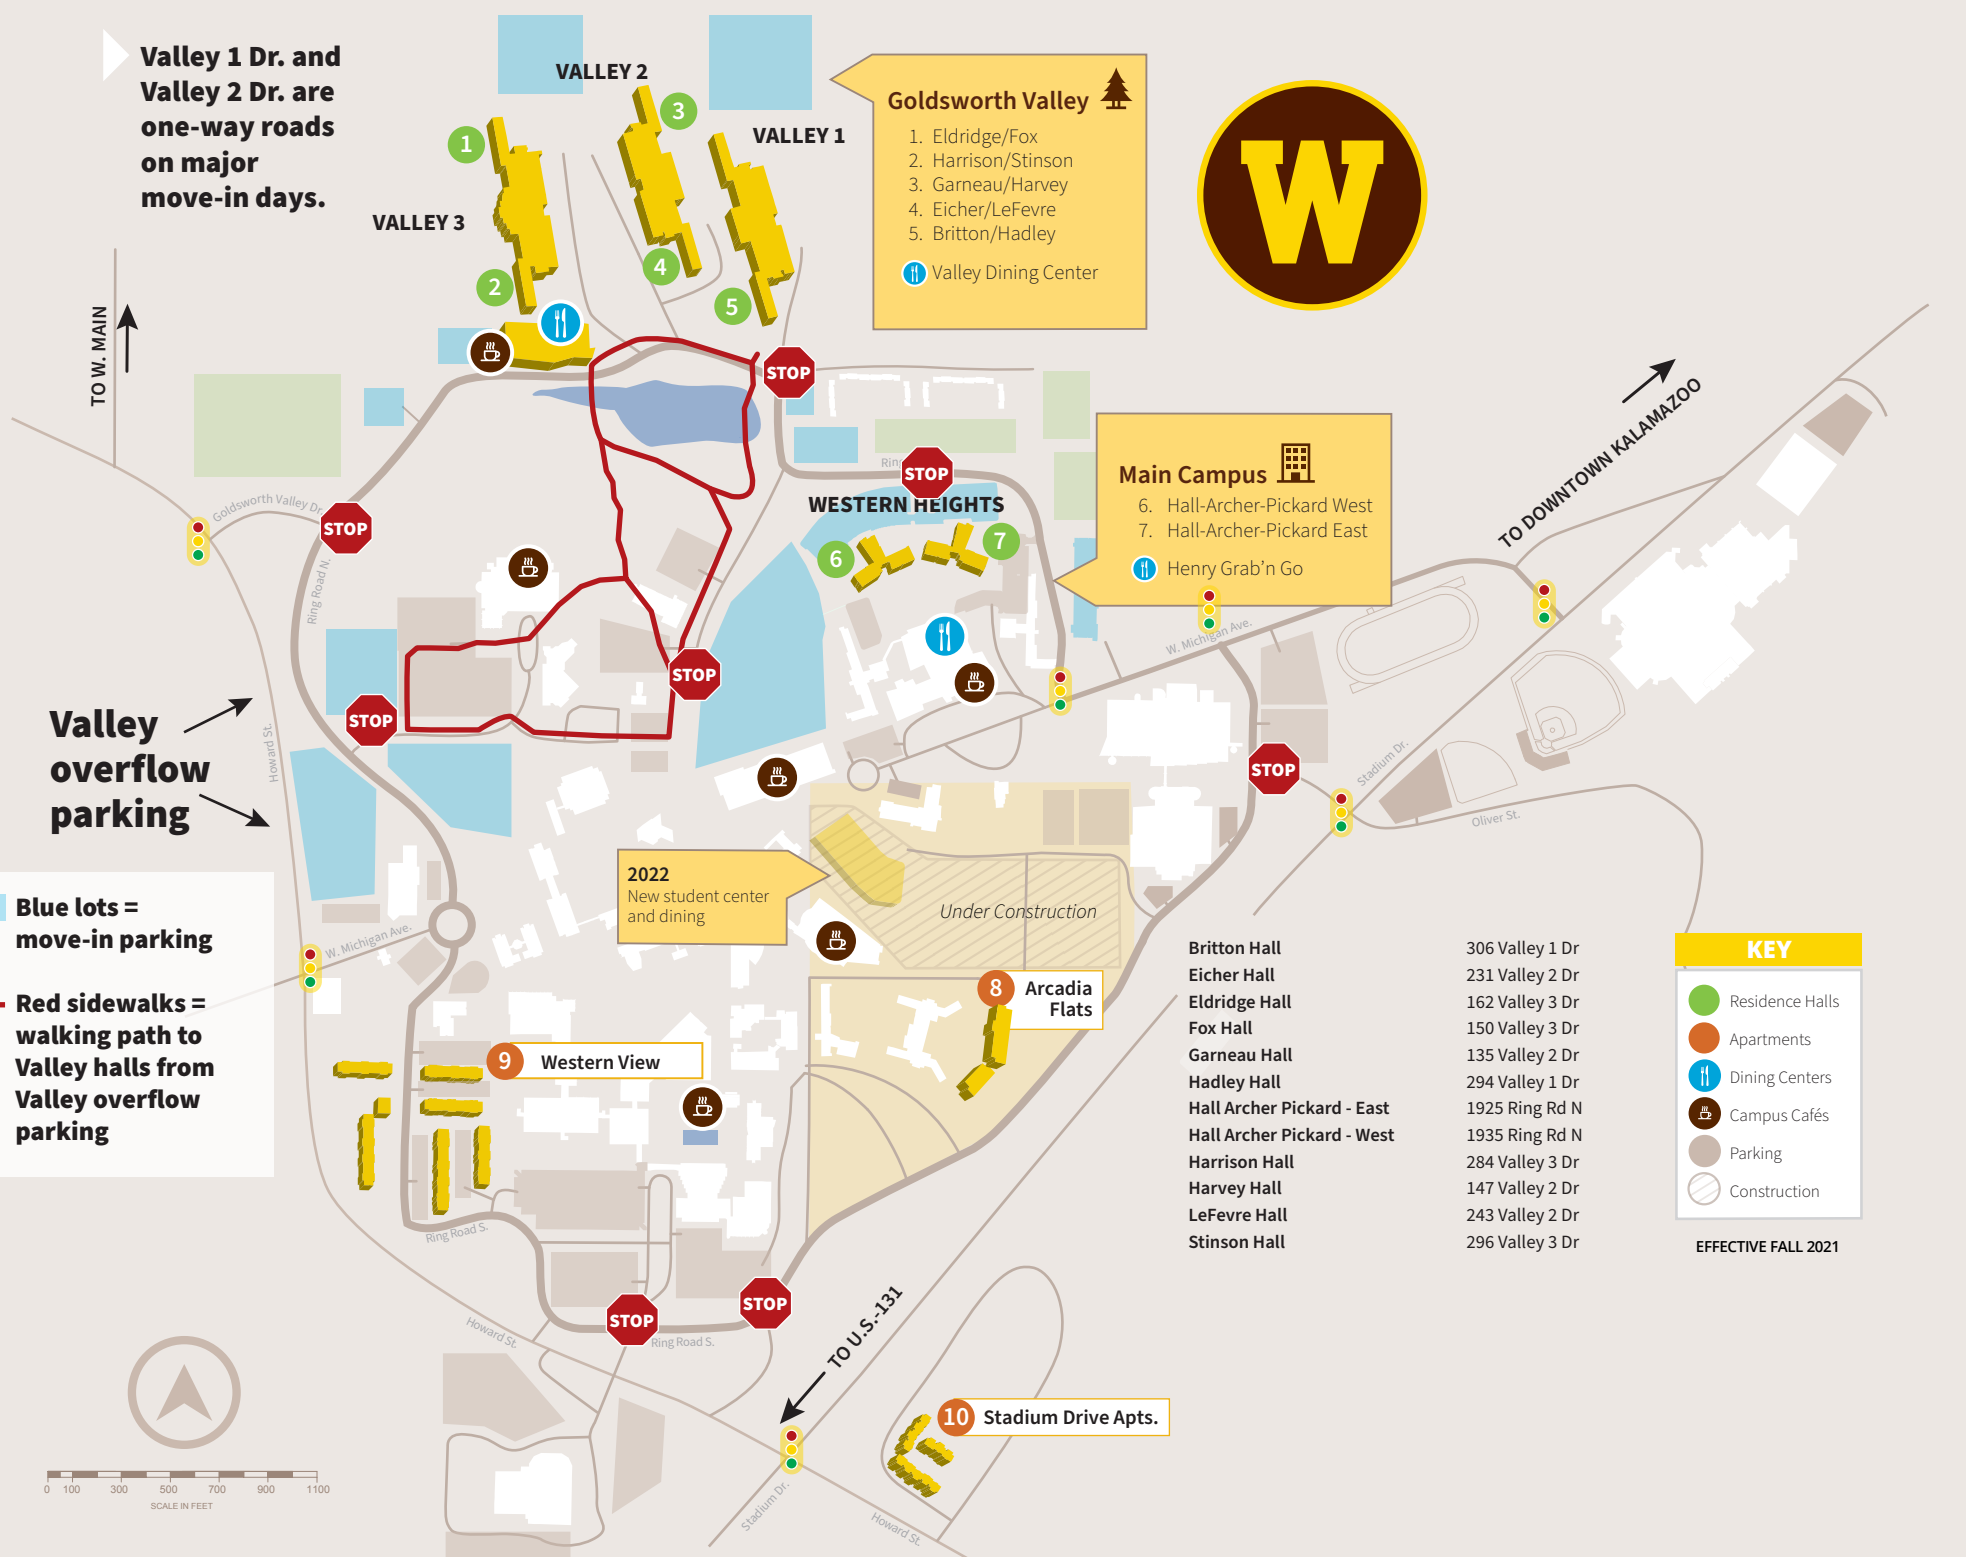

**Valley 1 Dr. and Valley 2 Dr. are one-way roads on major move-in days.**

**Exit to West Main**

**Goldsworth Valley** 🌲

1. Eldridge/Fox
2. Harrison/Stinson
3. Garneau/Harvey
4. Eicher/LeFevre
5. Britton/Hadley

🚻 Valley Dining Center

**Main Campus** 🏢

6. Hall-Archer-Pickard West
7. Hall-Archer-Pickard East

🚻 Henry Grab'n Go

**2022**  
New student center and dining

*Under Construction*

**Blue lots = move-in parking**

**Red sidewalks = walking path to Valley halls from Valley overflow parking**

**KEY**

- 🟢 Residence Halls
- 🟠 Apartments
- 🚻 Dining Centers
- ☕ Campus Cafés
- 🅅 Parking
- 🚧 Construction

- 306 Valley 1 Dr
- 231 Valley 2 Dr
- 162 Valley 3 Dr
- 150 Valley 3 Dr
- 135 Valley 2 Dr
- 294 Valley 1 Dr
- 1925 Ring Rd N
- 1935 Ring Rd N
- 284 Valley 3 Dr
- 147 Valley 2 Dr
- 243 Valley 2 Dr
- 296 Valley 3 Dr

- Britton Hall
- Eicher Hall
- Eldridge Hall
- Fox Hall
- Garneau Hall
- Hadley Hall
- Hall Archer Pickard - East
- Hall Archer Pickard - West
- Harrison Hall
- Harvey Hall
- LeFevre Hall
- Stinson Hall