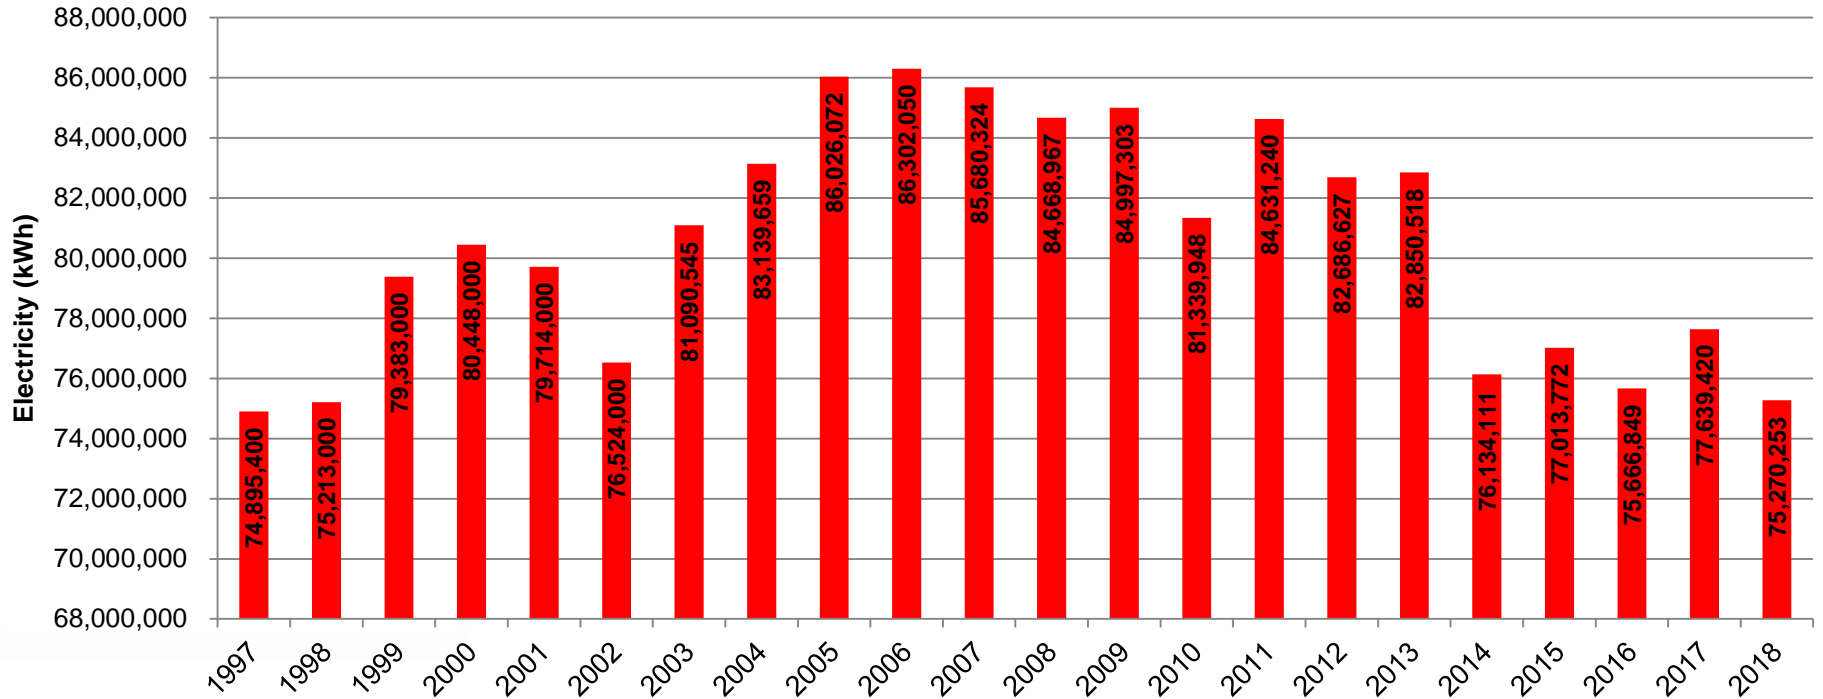

Energy Consumption

Western Michigan University Electric Consumption 1997-2018¹

6,211 ⓘ

Homes electricity usage for one year

¹Includes Main and Parkview Campus