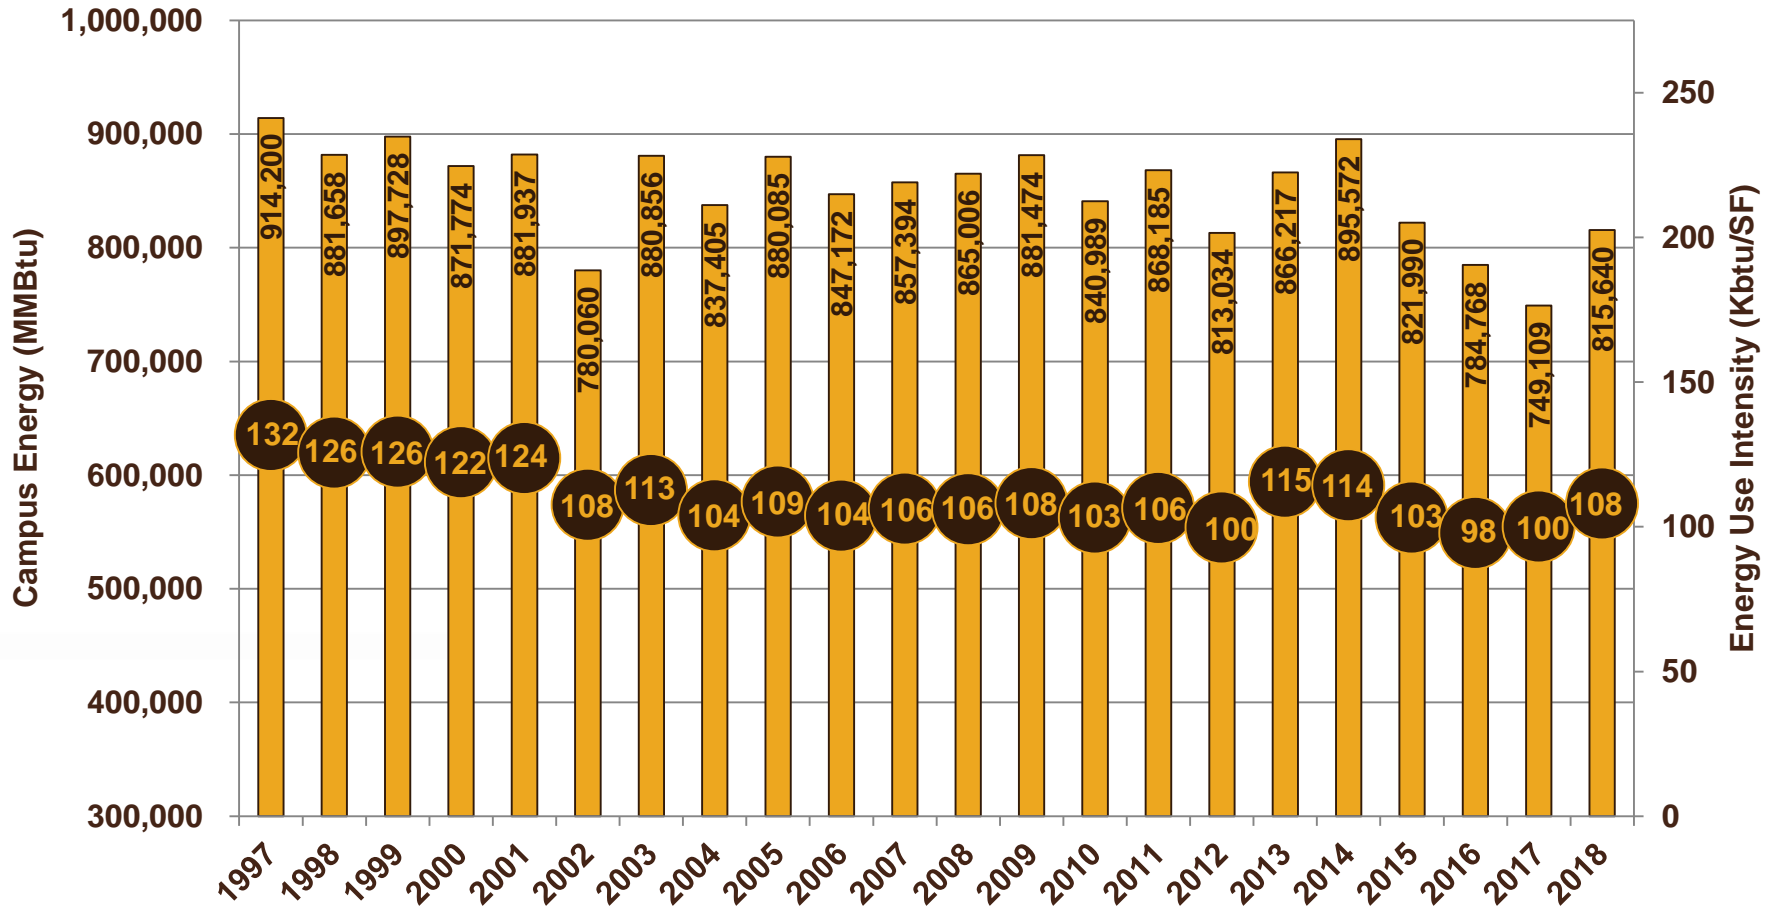

Energy Consumption

Western Michigan University Energy Use Intensity¹

¹Includes electric, steam, and gas for Main and Parkview Campus

*Kbtu/Sq Ft increased in 2013 due to large reduction in East Campus Sq Ft