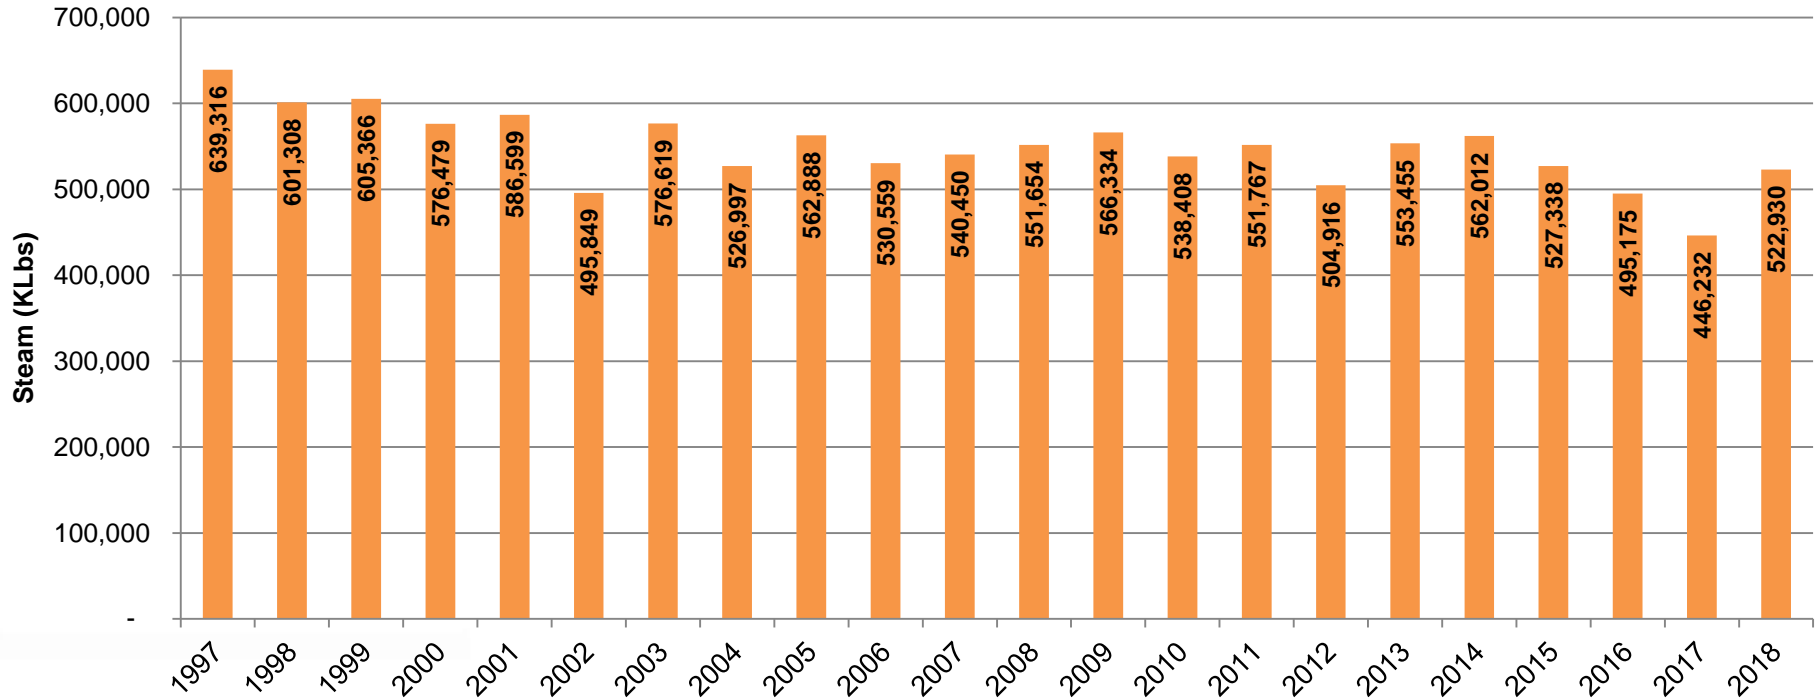

# Energy Consumption

## Western Michigan University Steam Consumption 1997-2018<sup>1</sup>

**15,346** ⓘ

Homes gas usage for one year

<sup>1</sup>Includes Main and Parkview Campus