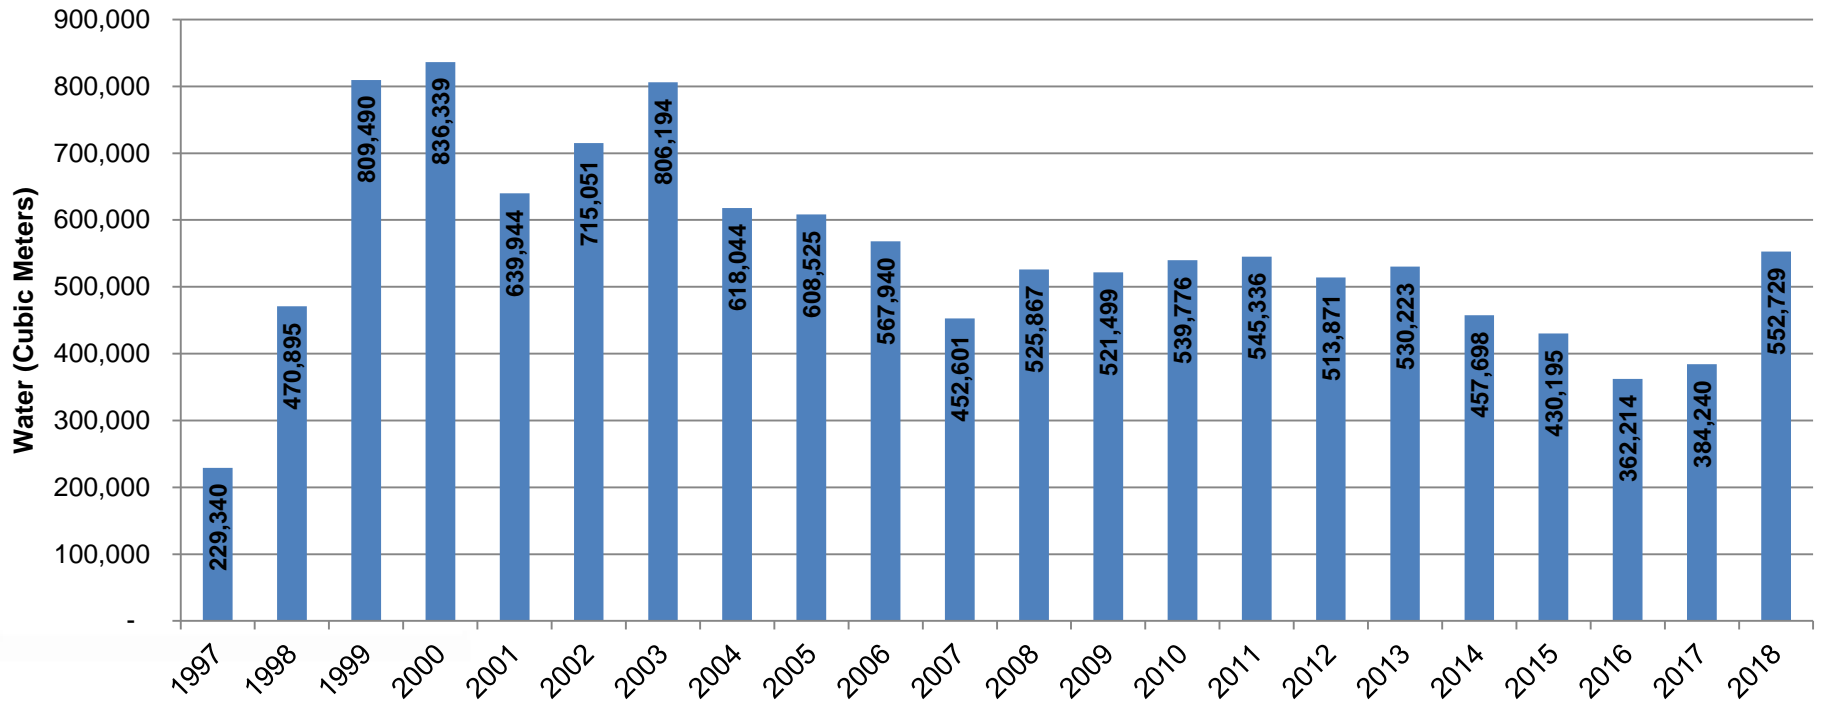

Energy Consumption

Western Michigan University Water Consumption 1997-2018

145

Olympic Sized Swimming Pools

¹Includes Main and Parkview Campus