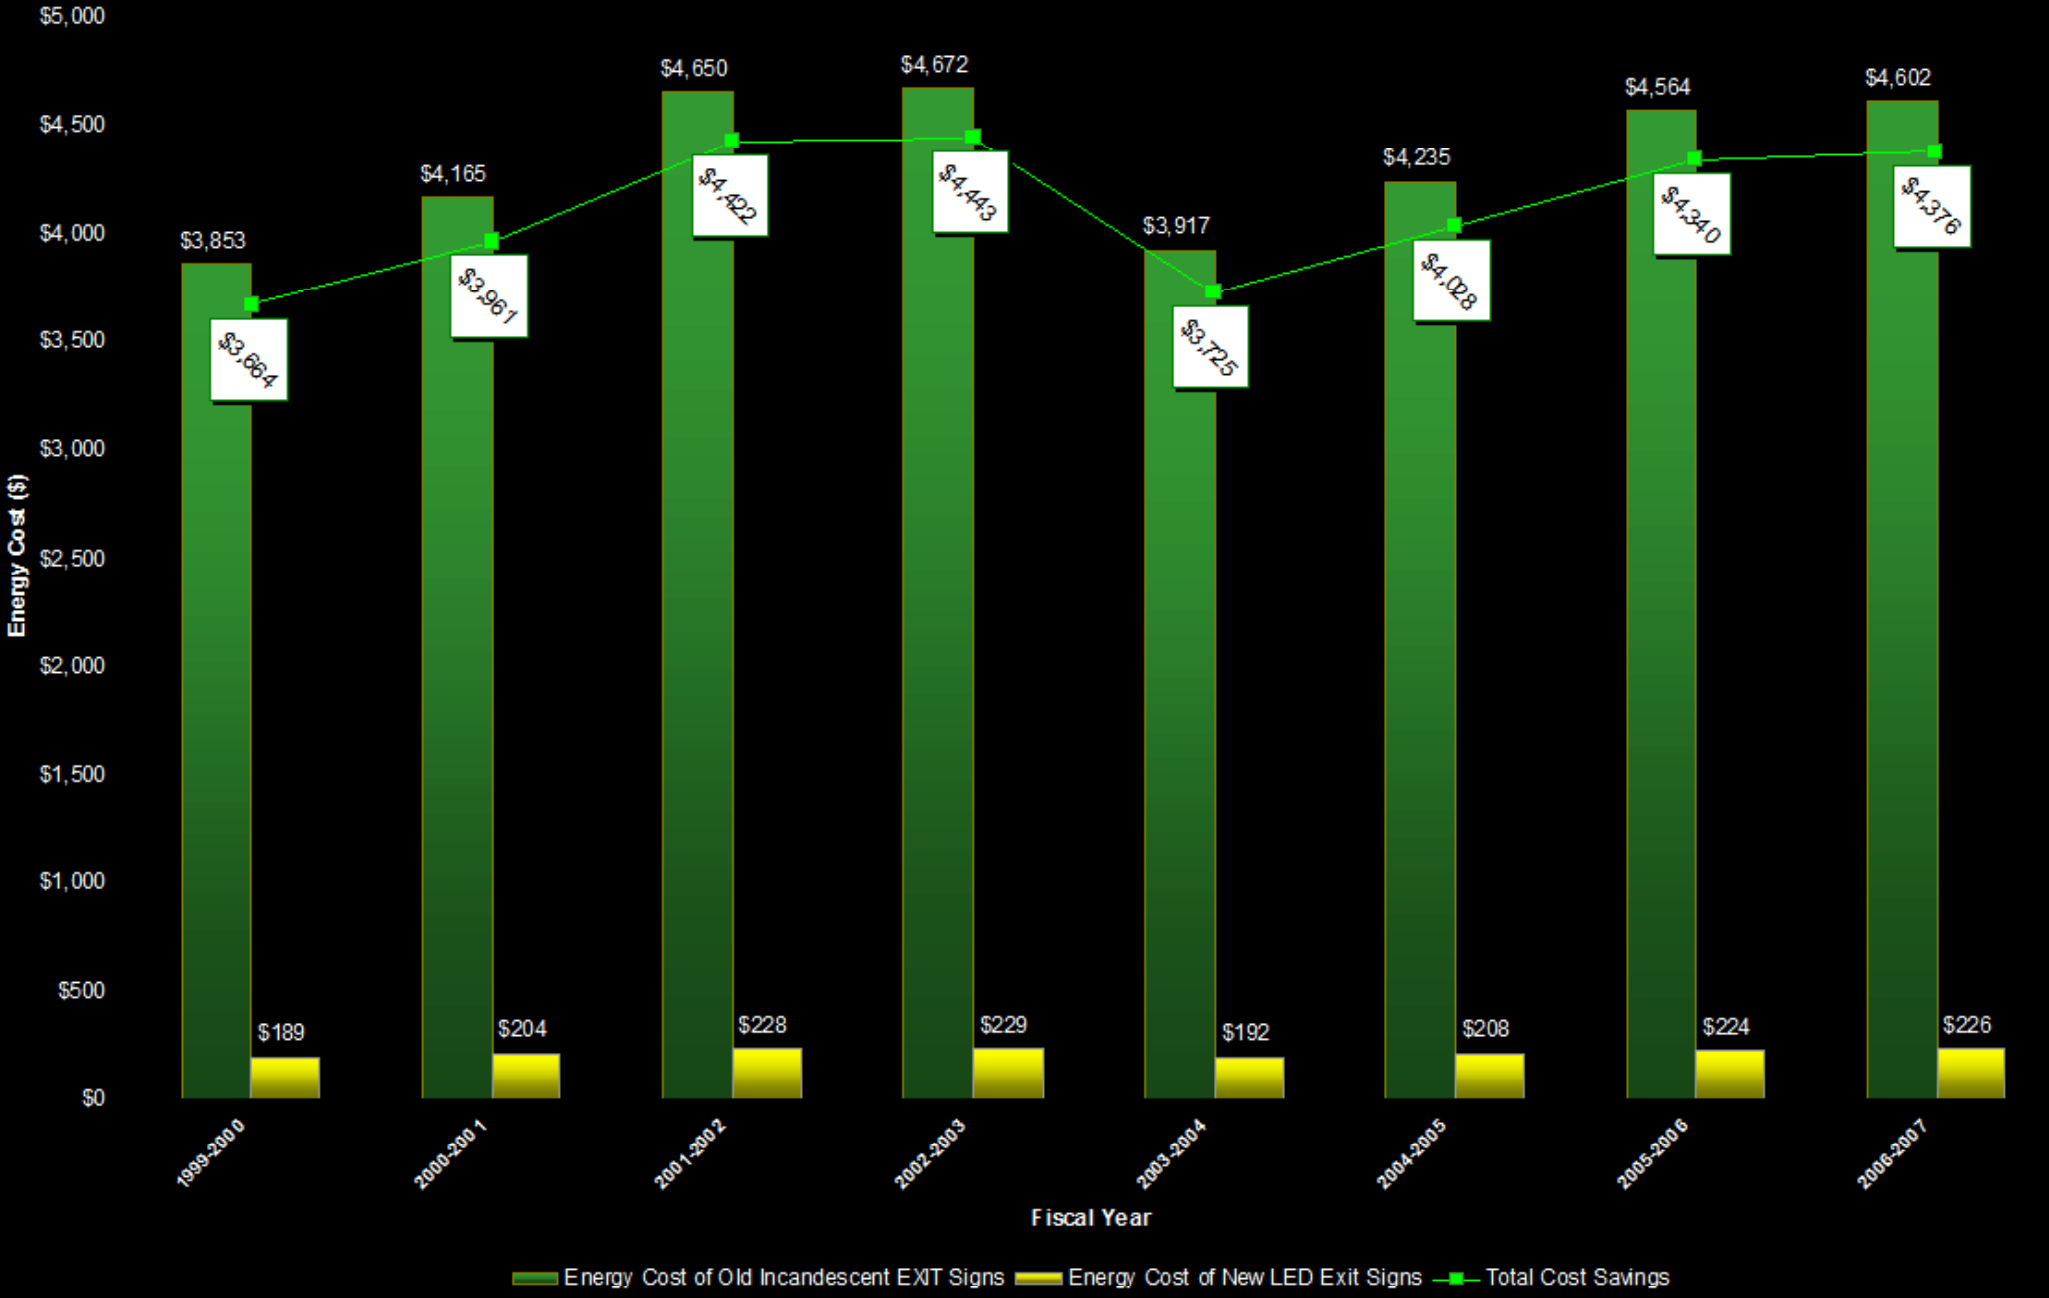

Energy Cost Savings by Converting to LED Exit Signs

■ Energy Cost of Old Incandescent EXIT Signs
 ■ Energy Cost of New LED Exit Signs
 —■ Total Cost Savings