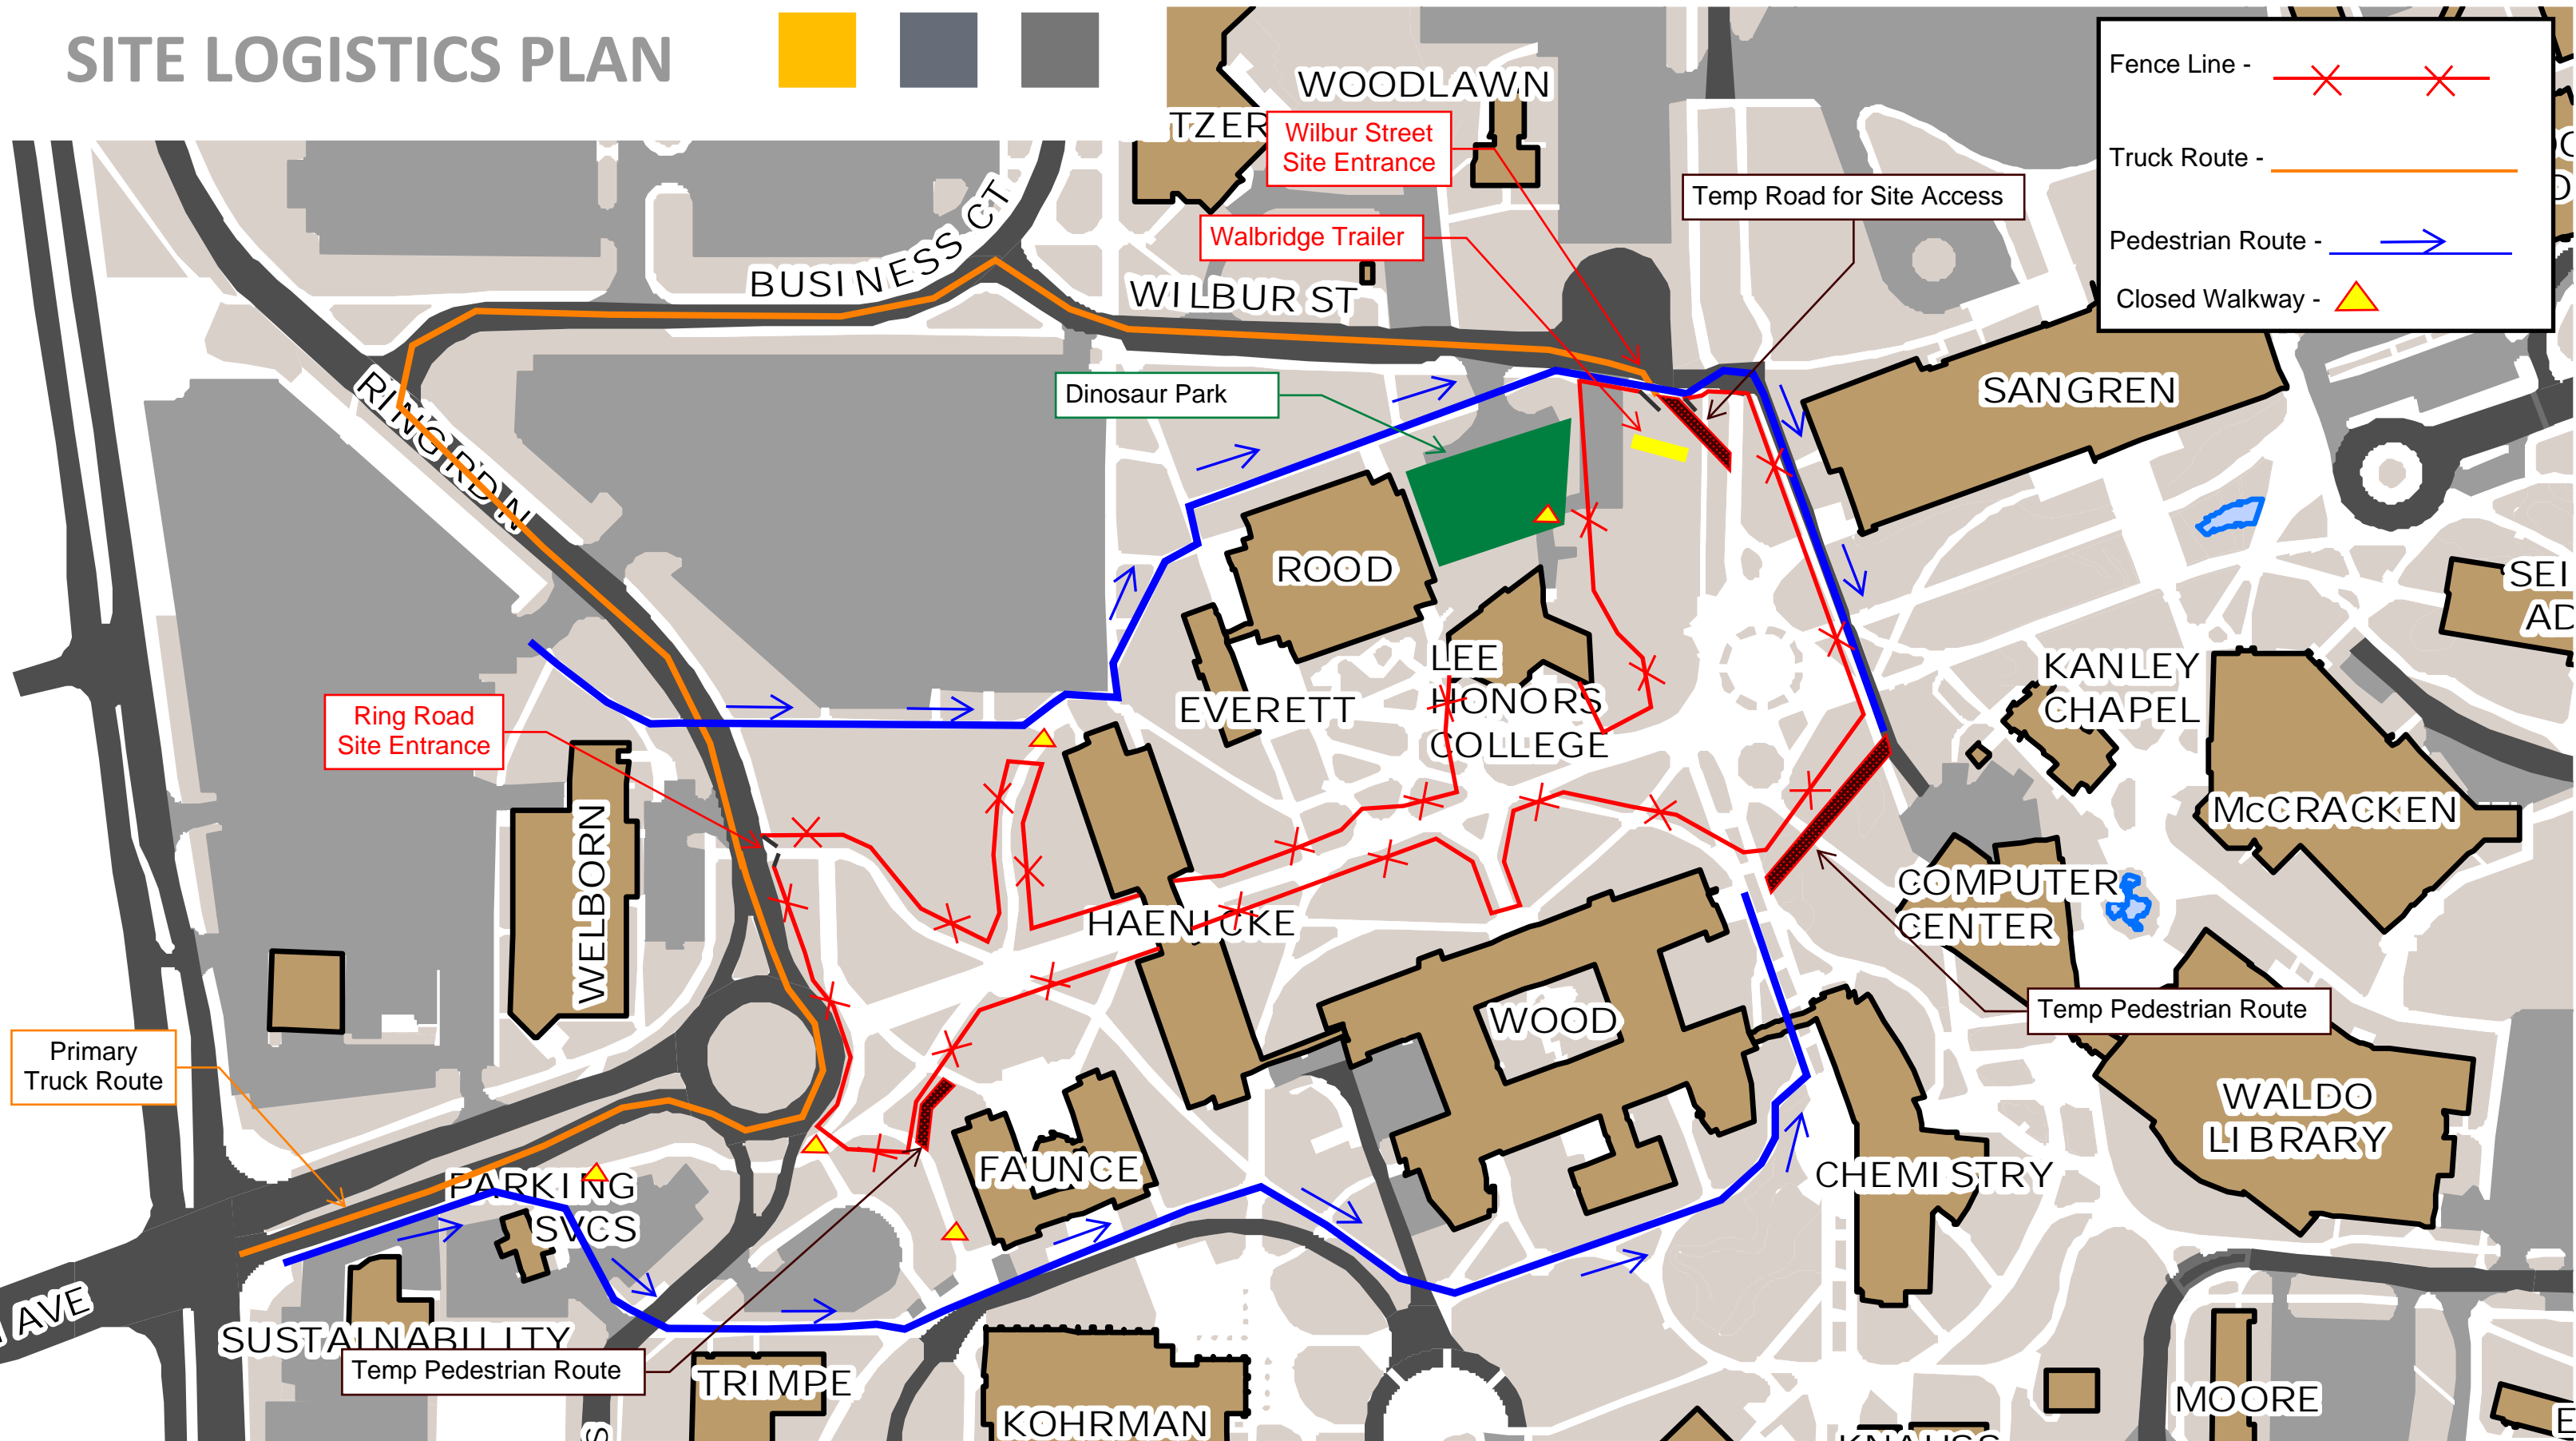

SITE LOGISTICS PLAN

777 Woodward Avenue Suite 300
Detroit, Michigan 48226-3529
(313) 963-8000
www.walbridge.com

WMU Central Campus Open Space

Kalamazoo, MI 49008