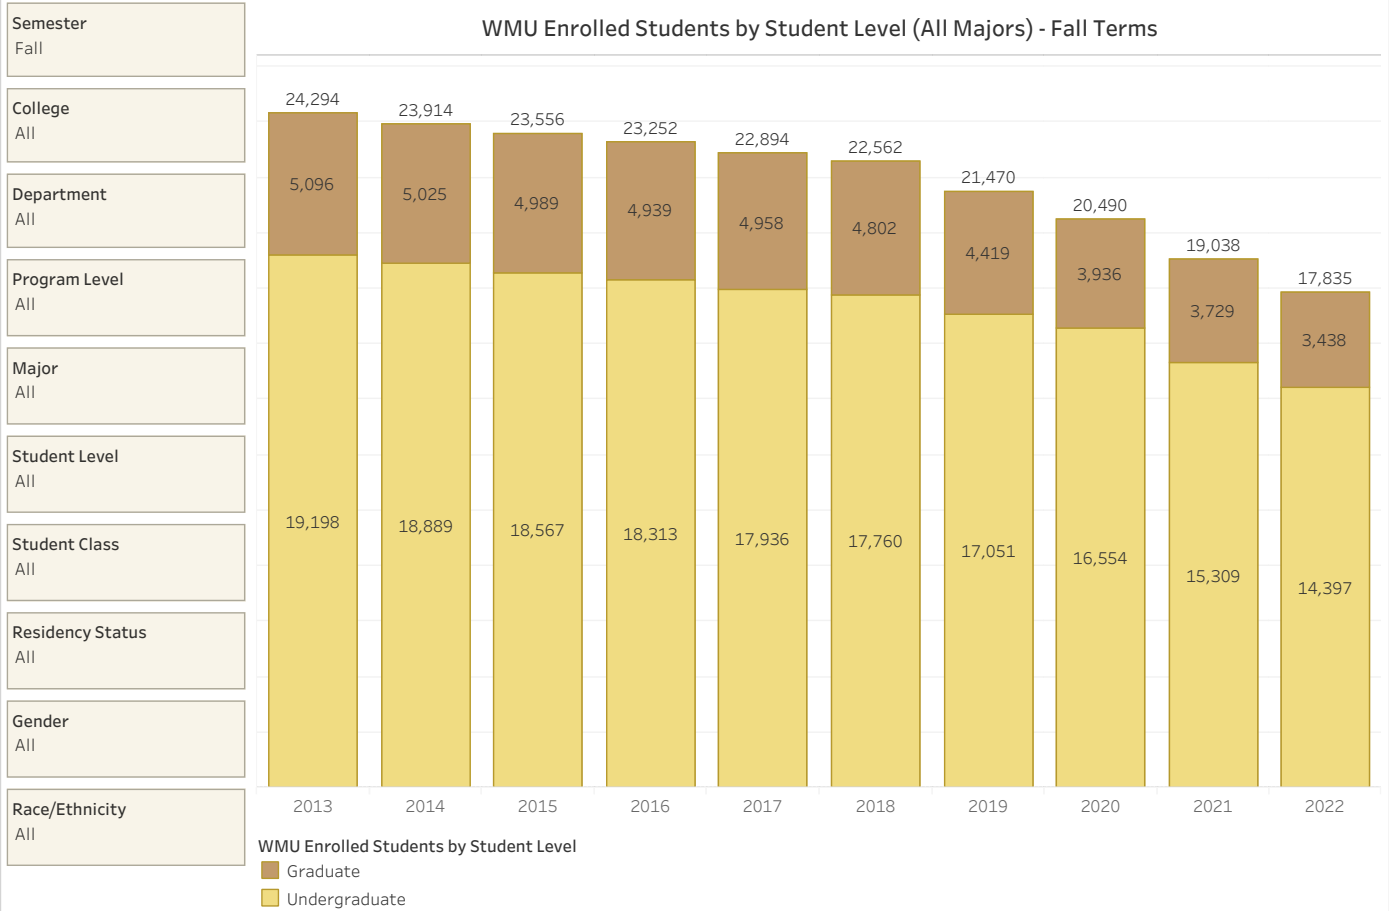

Primary Majors Only

All Majors

WMU Enrolled Students by Student Level (All Majors) - Fall Terms

Office of Institutional Research, Western Michigan University

* Student count is unduplicated.
* Last Update: September 12, 2022

By Student Level (All Majors)

Version 2022.07.08
Source: Banner ODS Census Extract