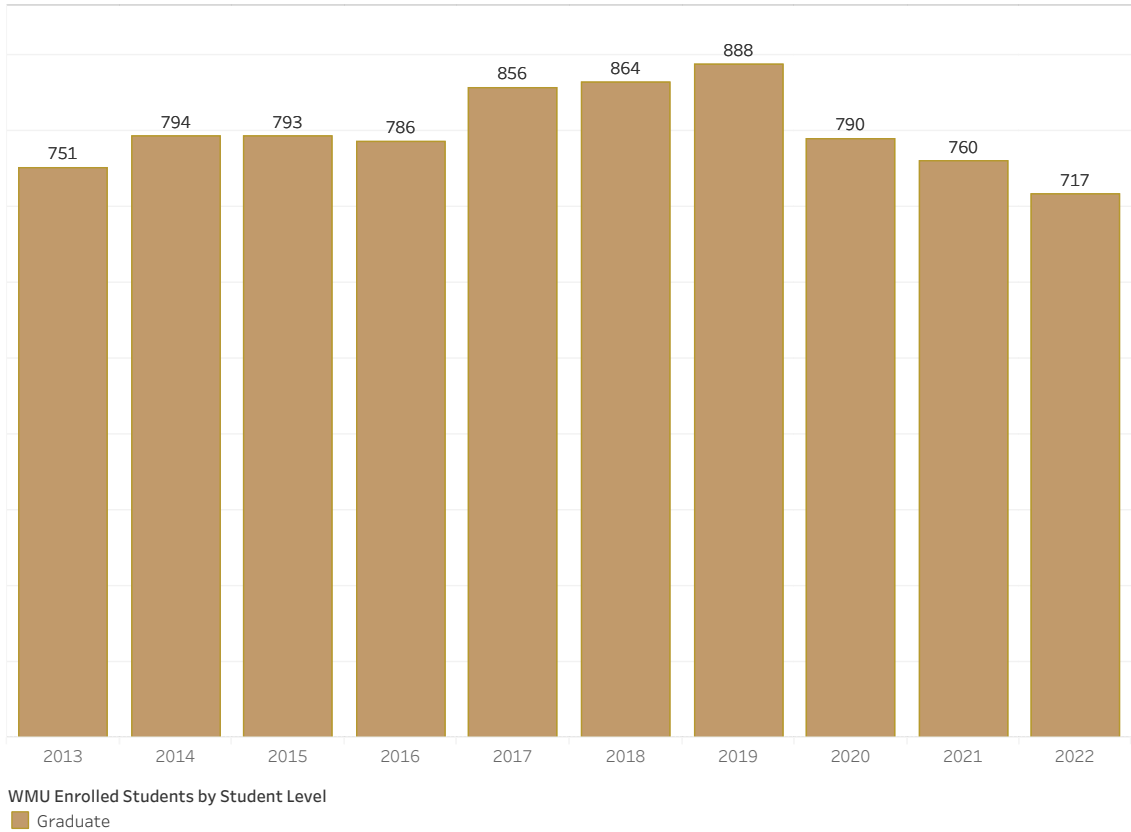

Primary Majors Only

All Majors

Semester	Fall
College	All
Department	All
Program Level	All
Major	All
Student Level	All
Student Class	Multiple values
Residency Status	All
Gender	All
Race/Ethnicity	Multiple values

WMU Enrolled Students by Student Level (Primary Majors)- Fall Terms

Office of Institutional Research, Western Michigan University

\* Student count is unduplicated.  
\* Last Update: September 12, 2022

By Student Level (Primary Majors)