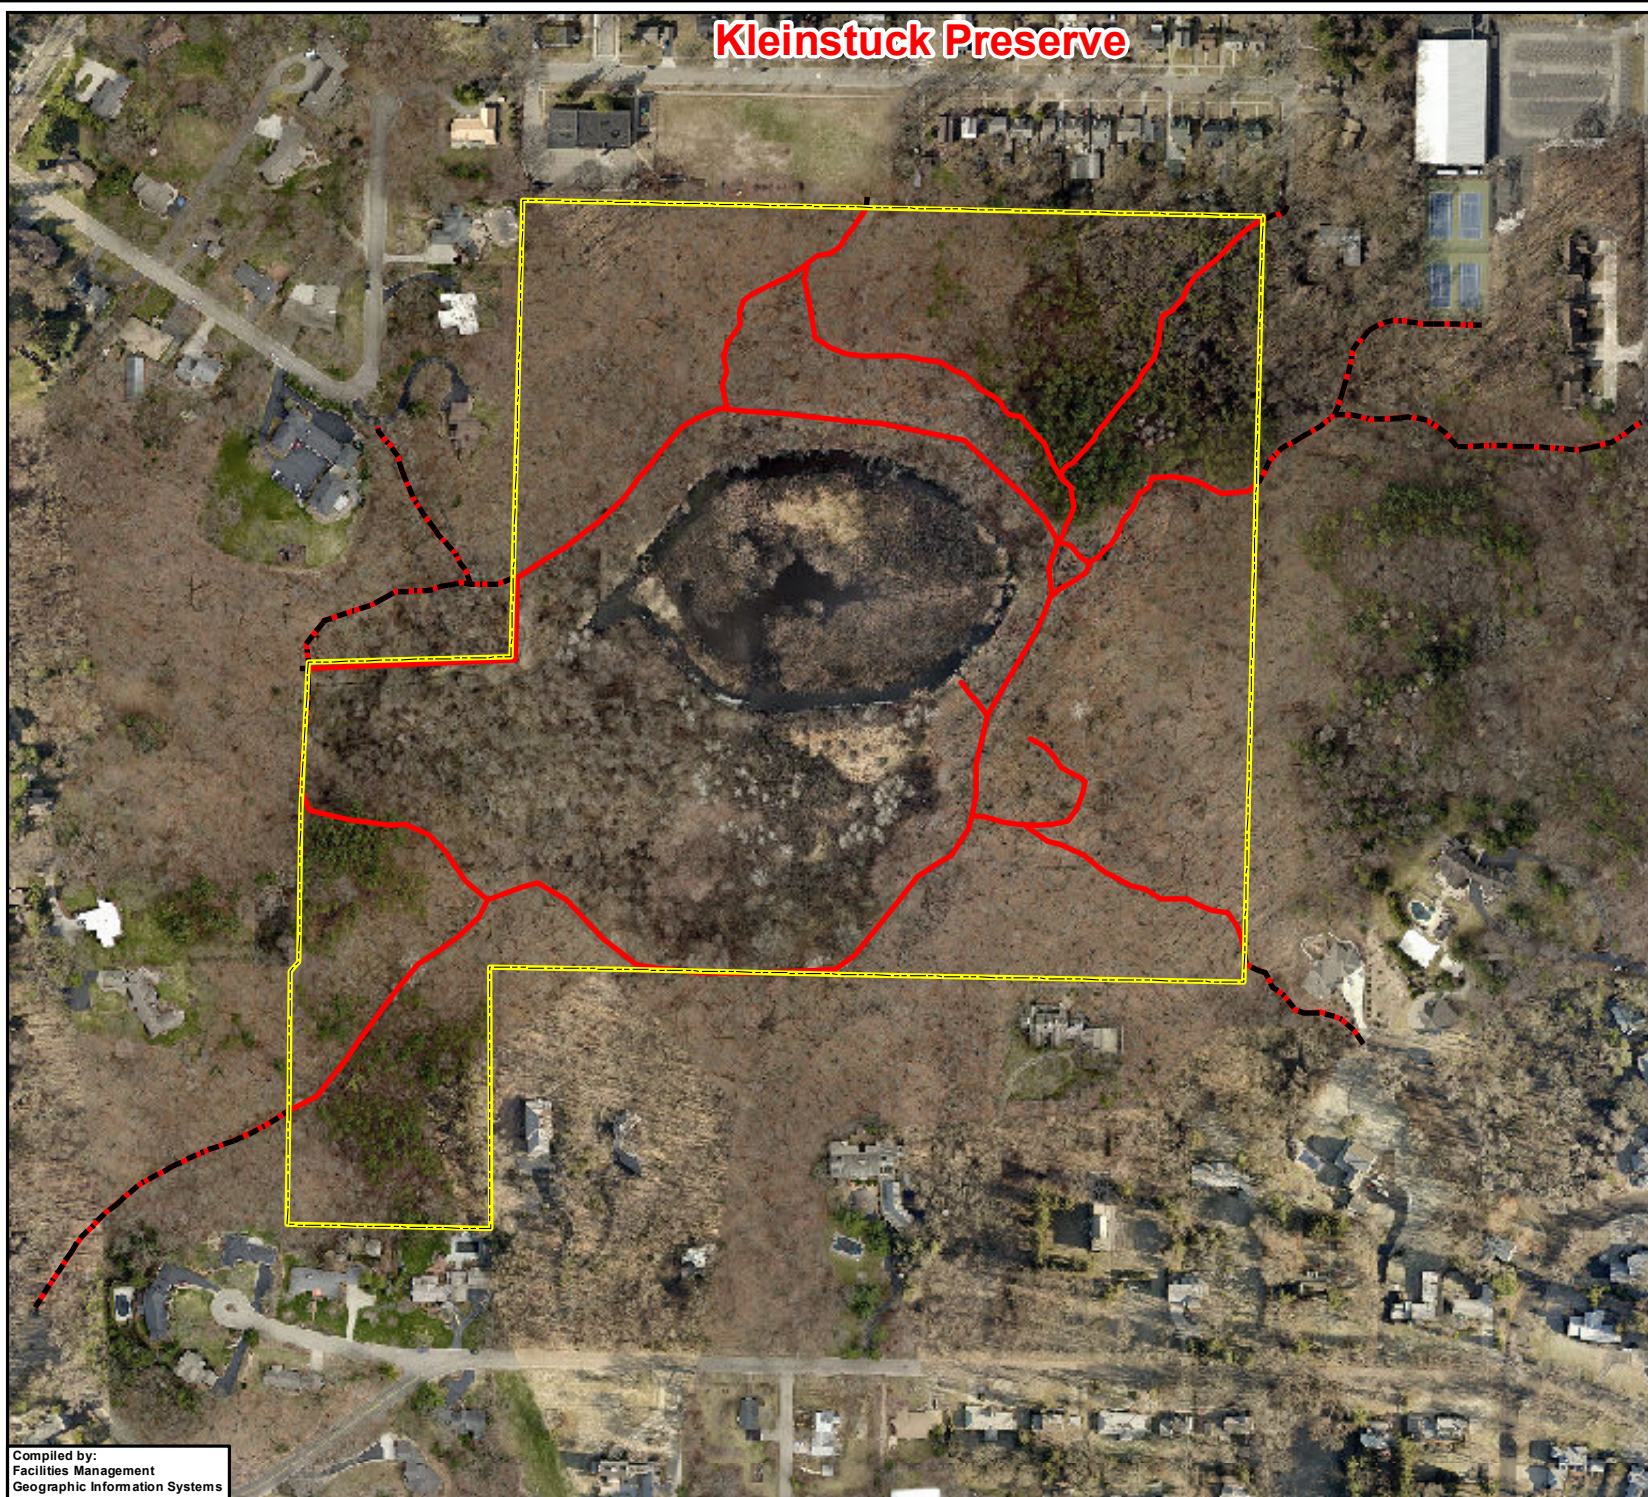

Kleinstuck Preserve

WESTERN MICHIGAN
UNIVERSITY

Facilities Management
Geographic Information

Landscape Features

 Boundaries

 Water

LS_Trails

Owner

 Private Property

 WMU

0 90 180 360
Feet

1 inch = 329 feet

Compiled by:
Facilities Management
Geographic Information Systems