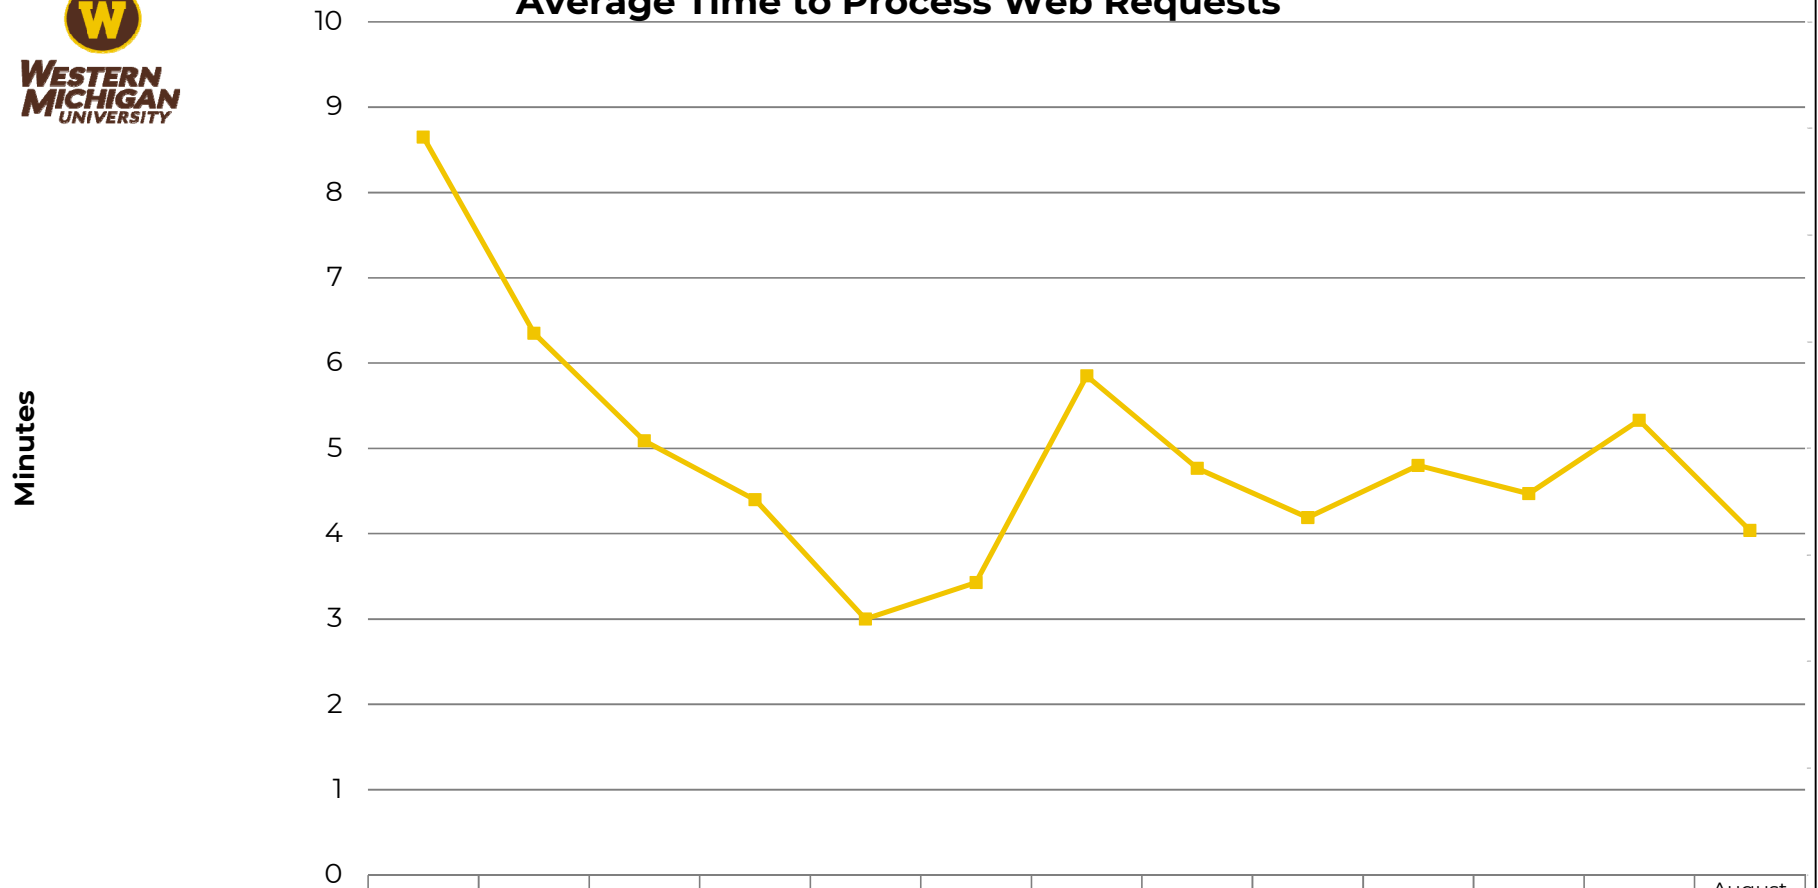

**WESTERN
MICHIGAN
UNIVERSITY**

Average Time to Process Web Requests

— Average Minutes to Process
— Number of Web Requests

	Aug 2020	Sept 2020	Oct 2020	Nov 2020	Dec 2020	Jan 2021	Feb 2021	Mar 2021	Apr 2021	May 2021	June 2021	July 2021	August 2021
Average Minutes to Process	8.65	6.35	5.09	4.4	3	3.43	5.85	4.77	4.19	4.8	4.47	5.33	4.04
Number of Web Requests	574	567	449	277	231	495	472	542	490	337	374	633	1410