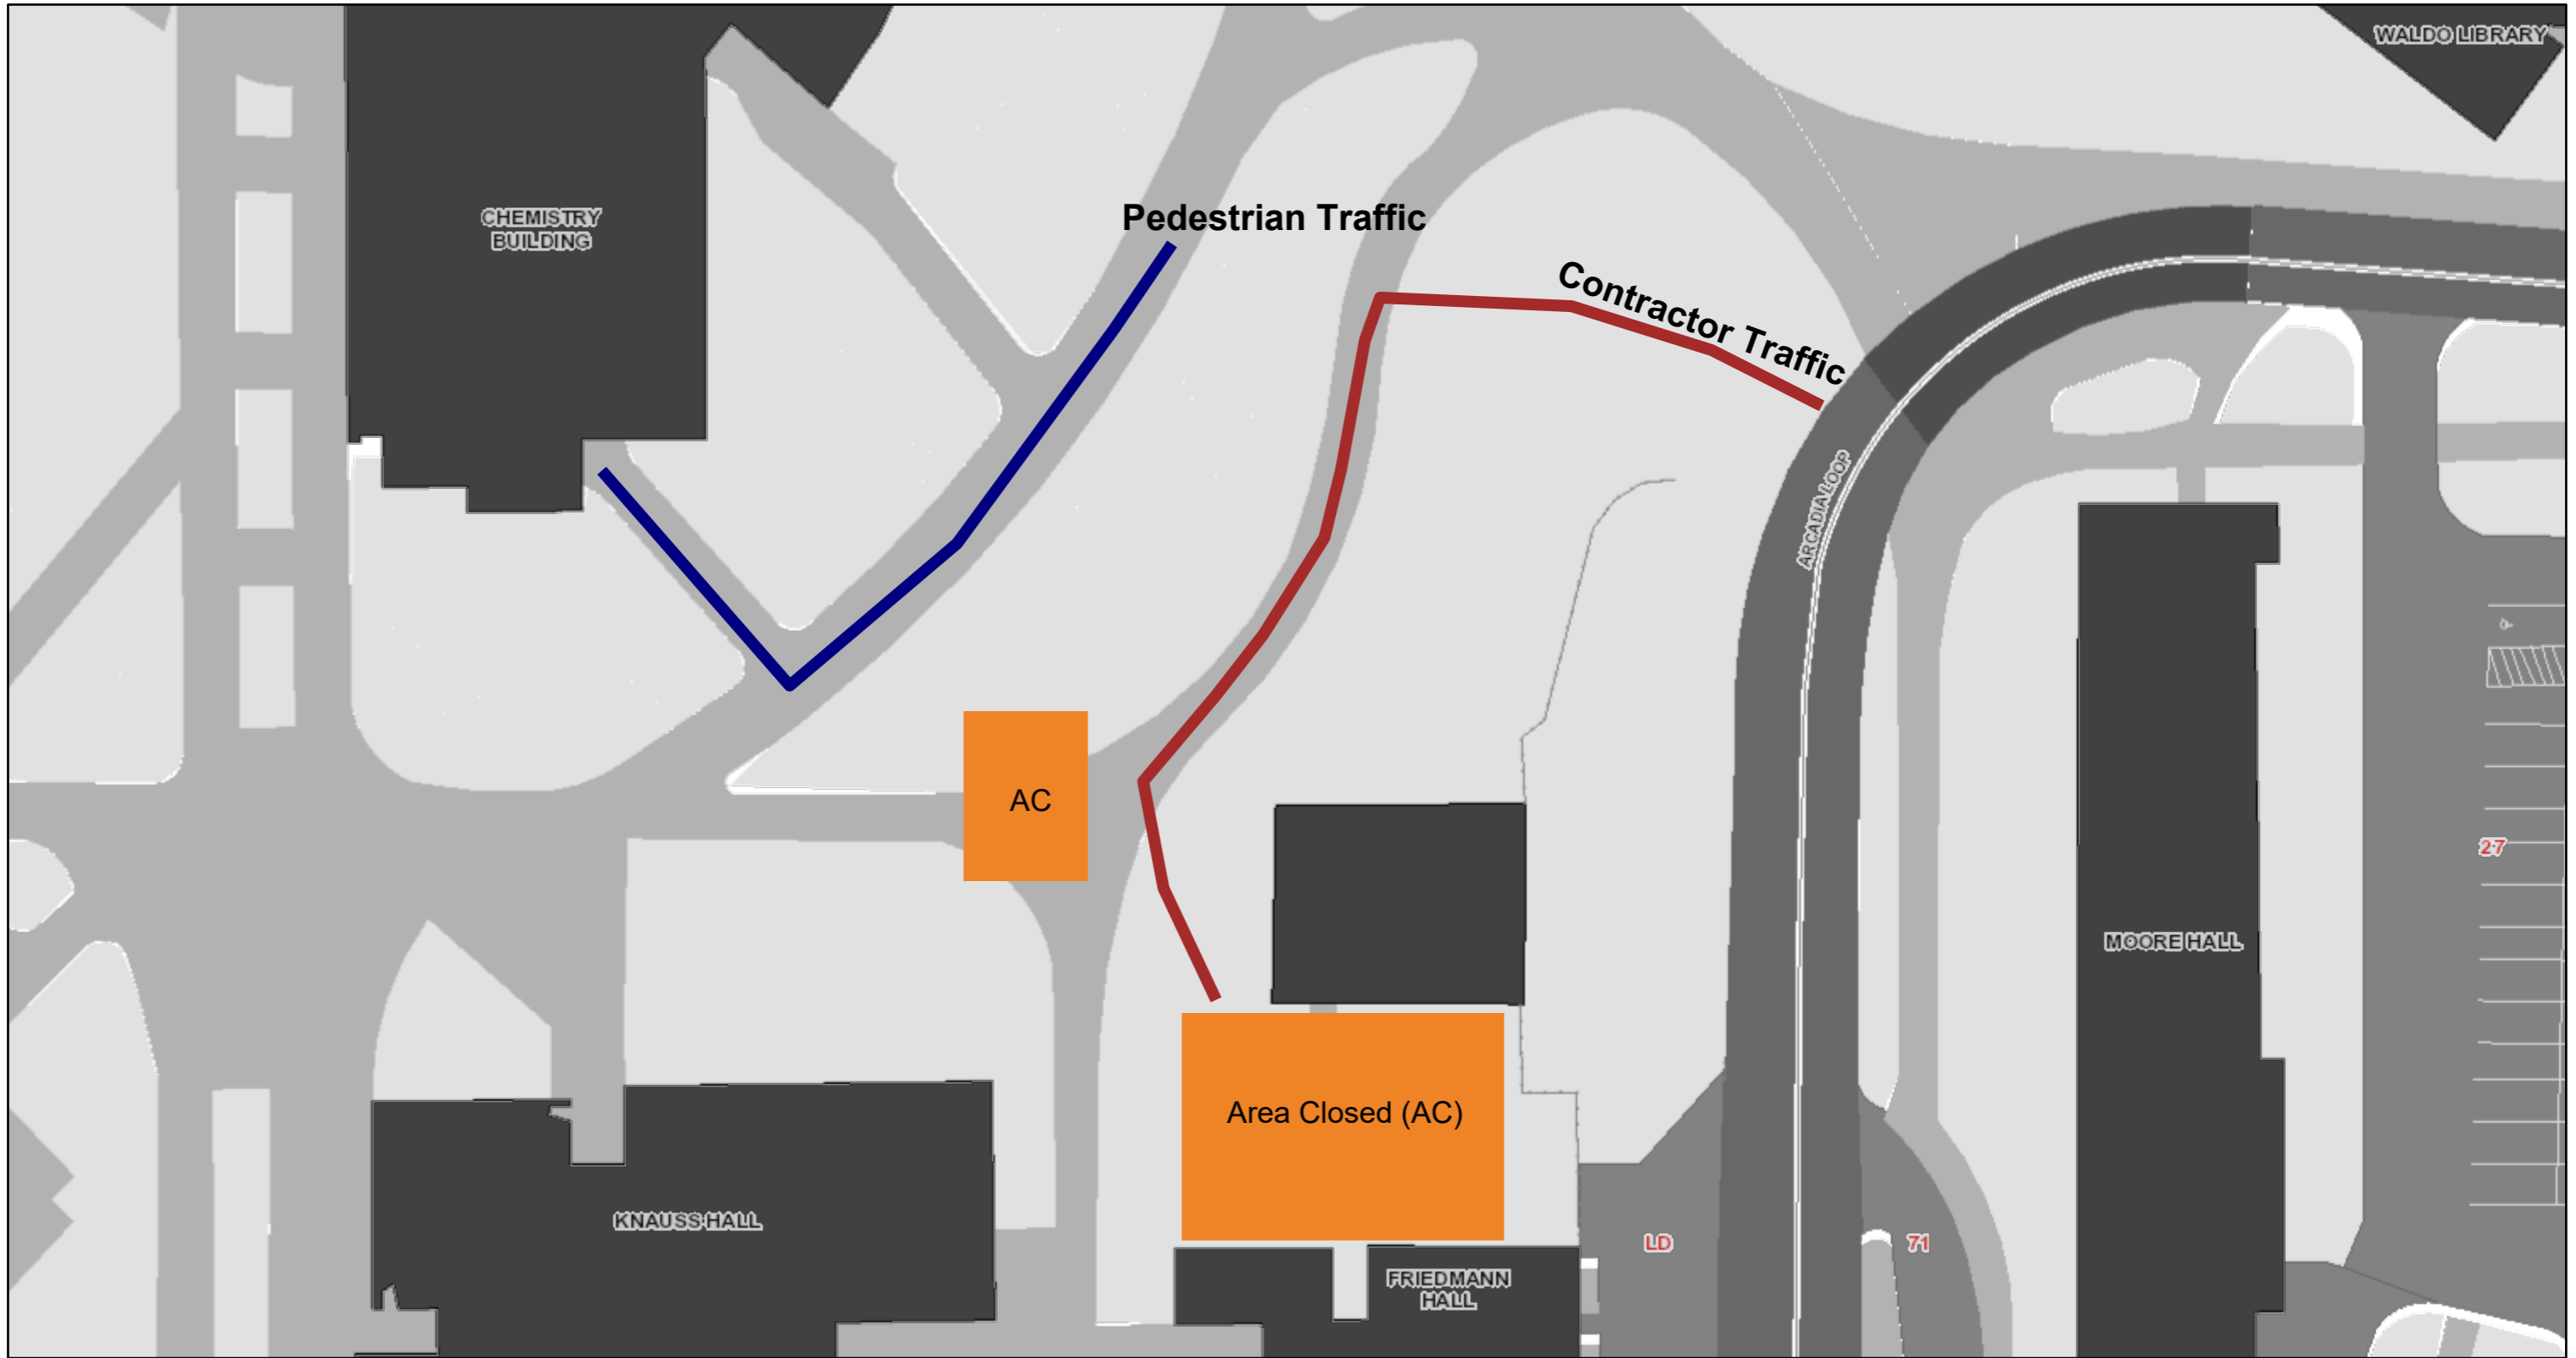

Chemistry Sidewalk Closure: 9.26-10.28

9/16/2022, 9:28:47 AM

Chemistry Sidewalk Closure: 10.31 - 11.23

9/16/2022, 9:56:24 AM