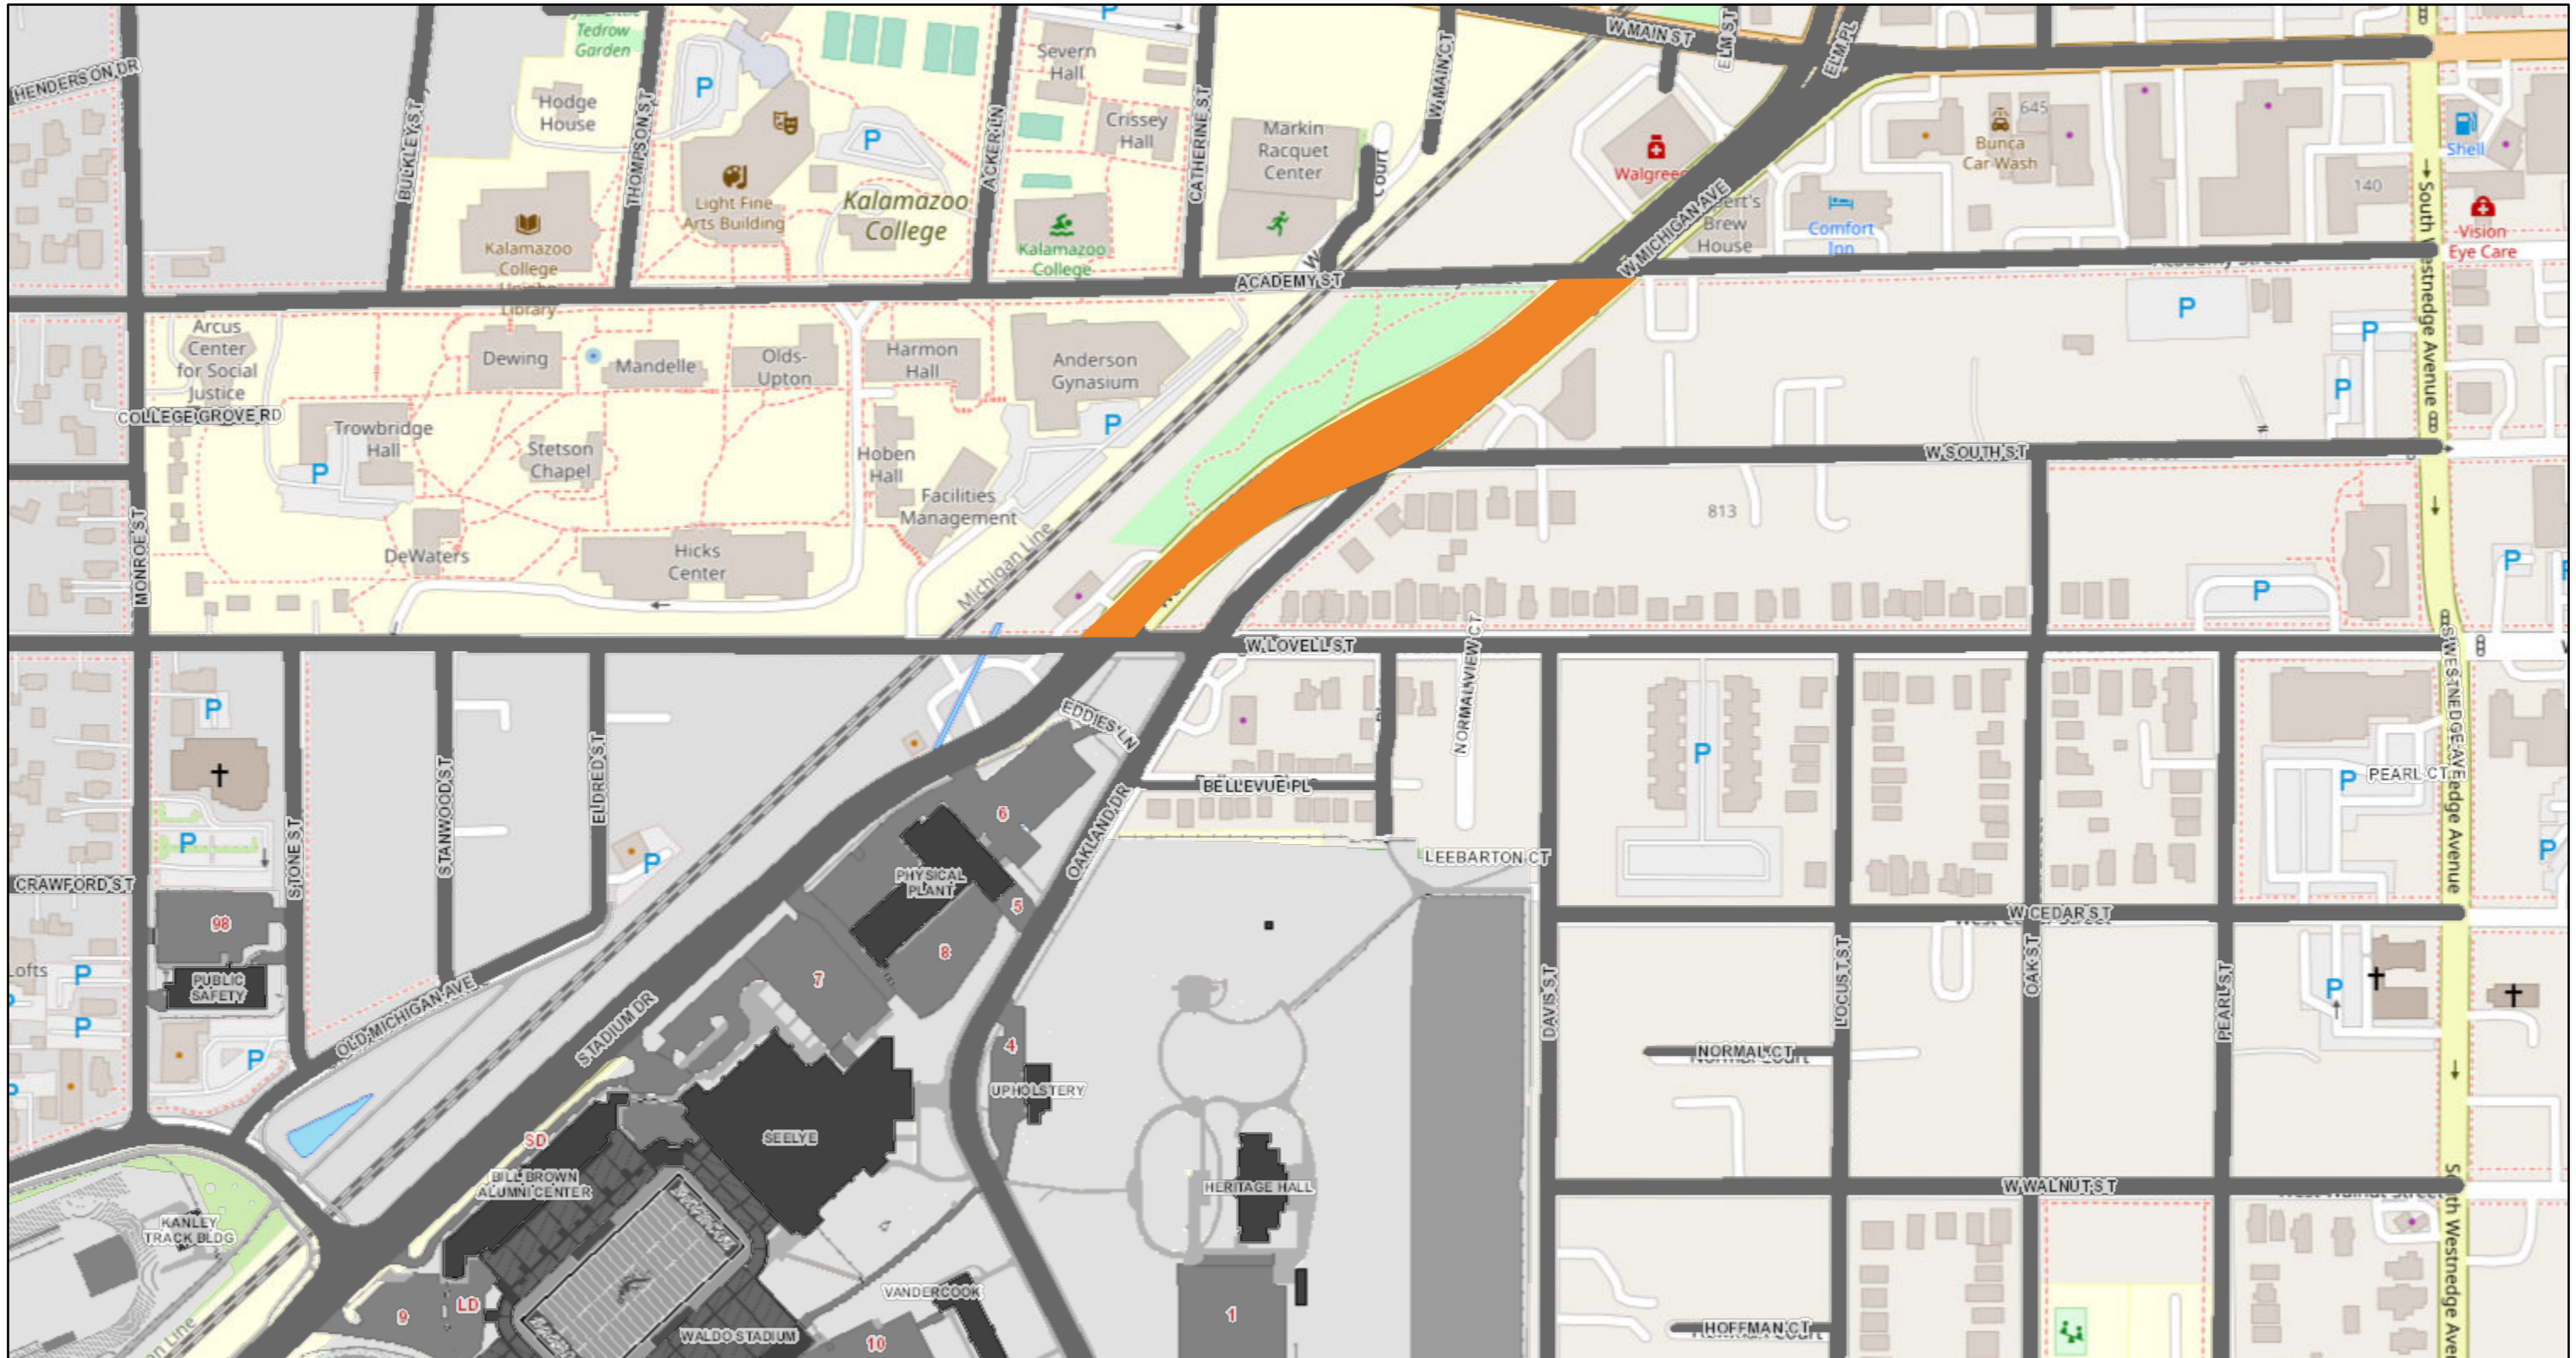

# W Mich Ave Construction 4/3/23 - 7/1/23

1:4,514

© OpenStreetMap (and) contributors, CC-BY-SA