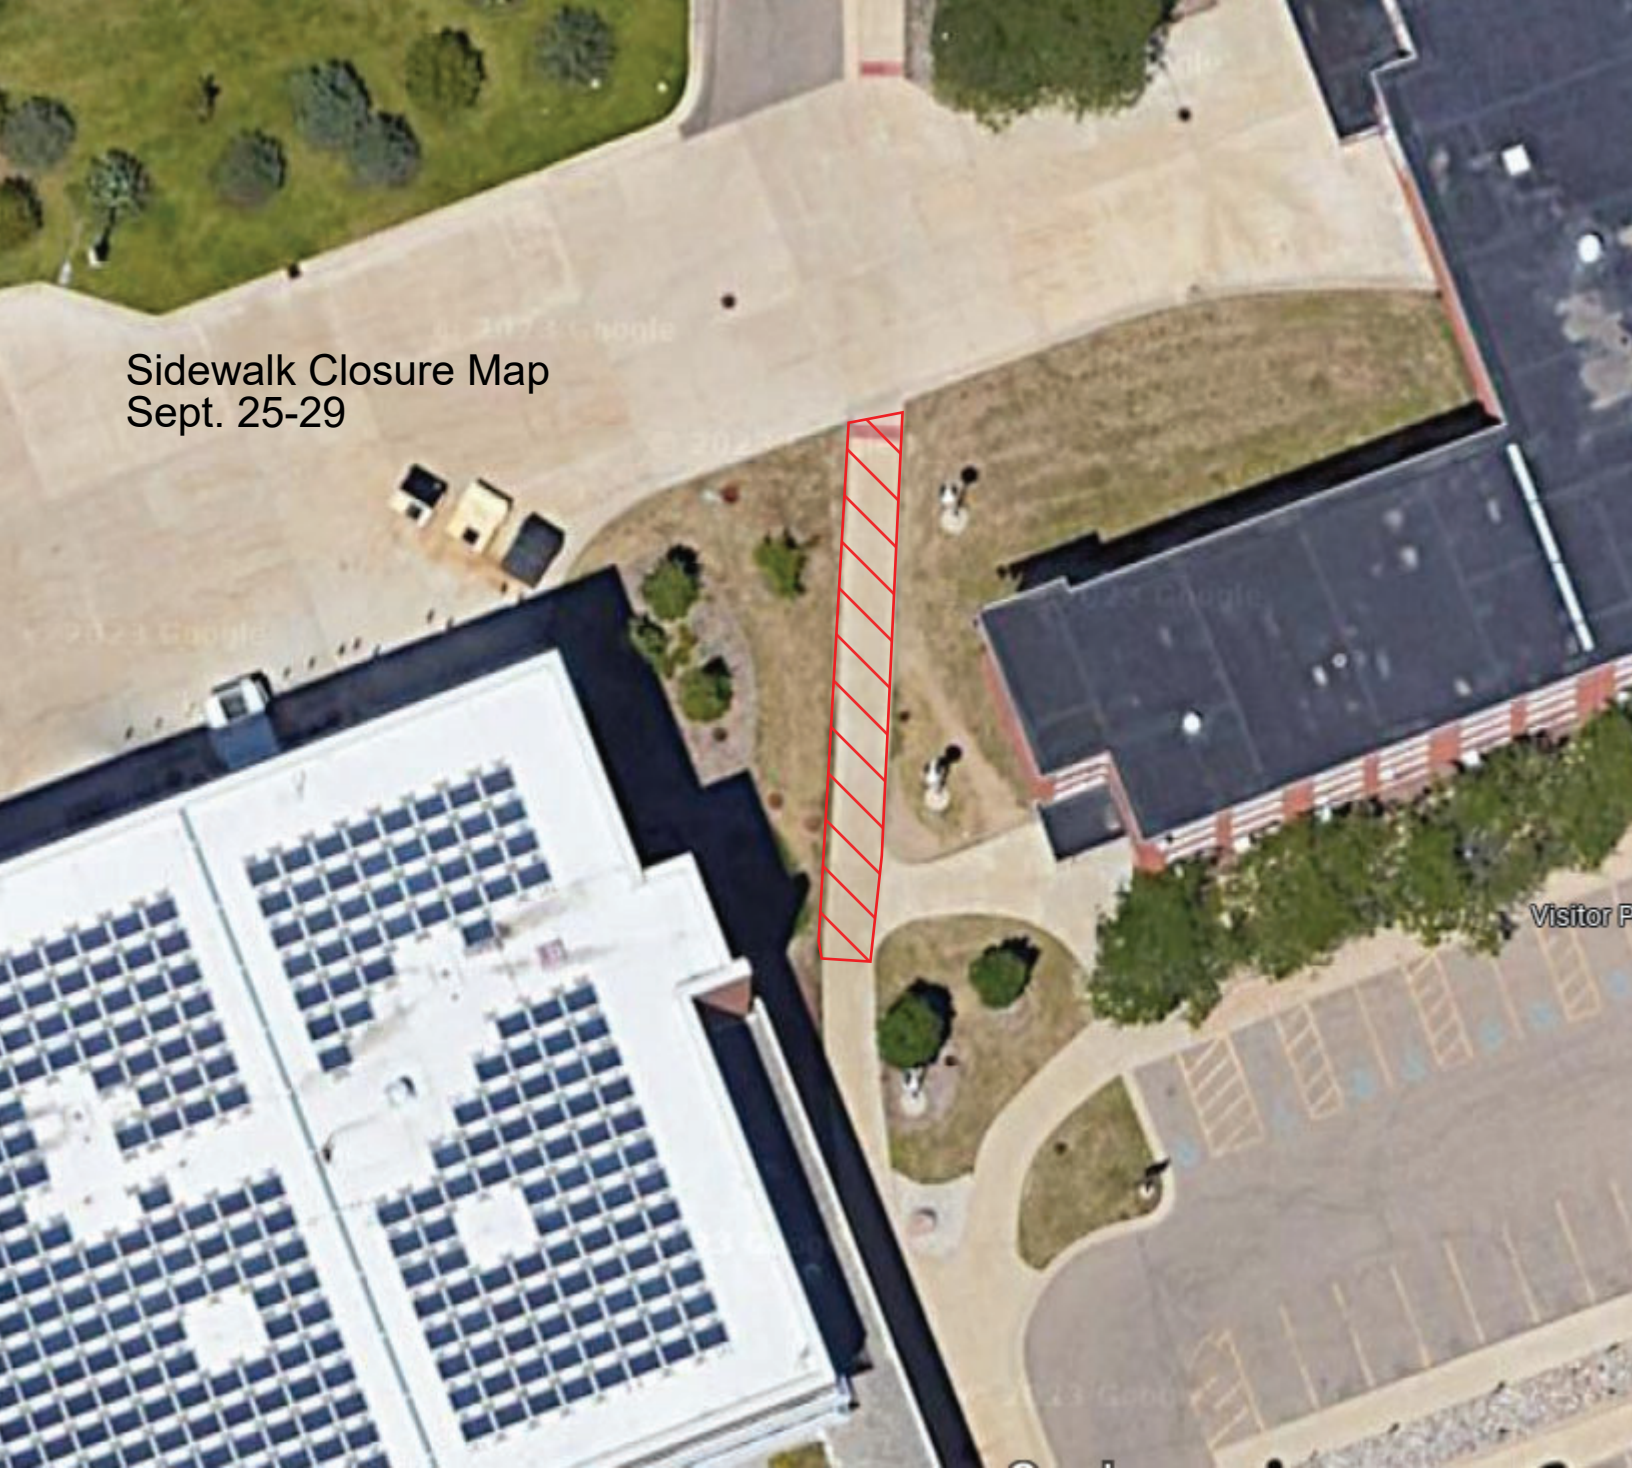

Sidewalk Closure Map  
Sept. 25-29

Visitor P