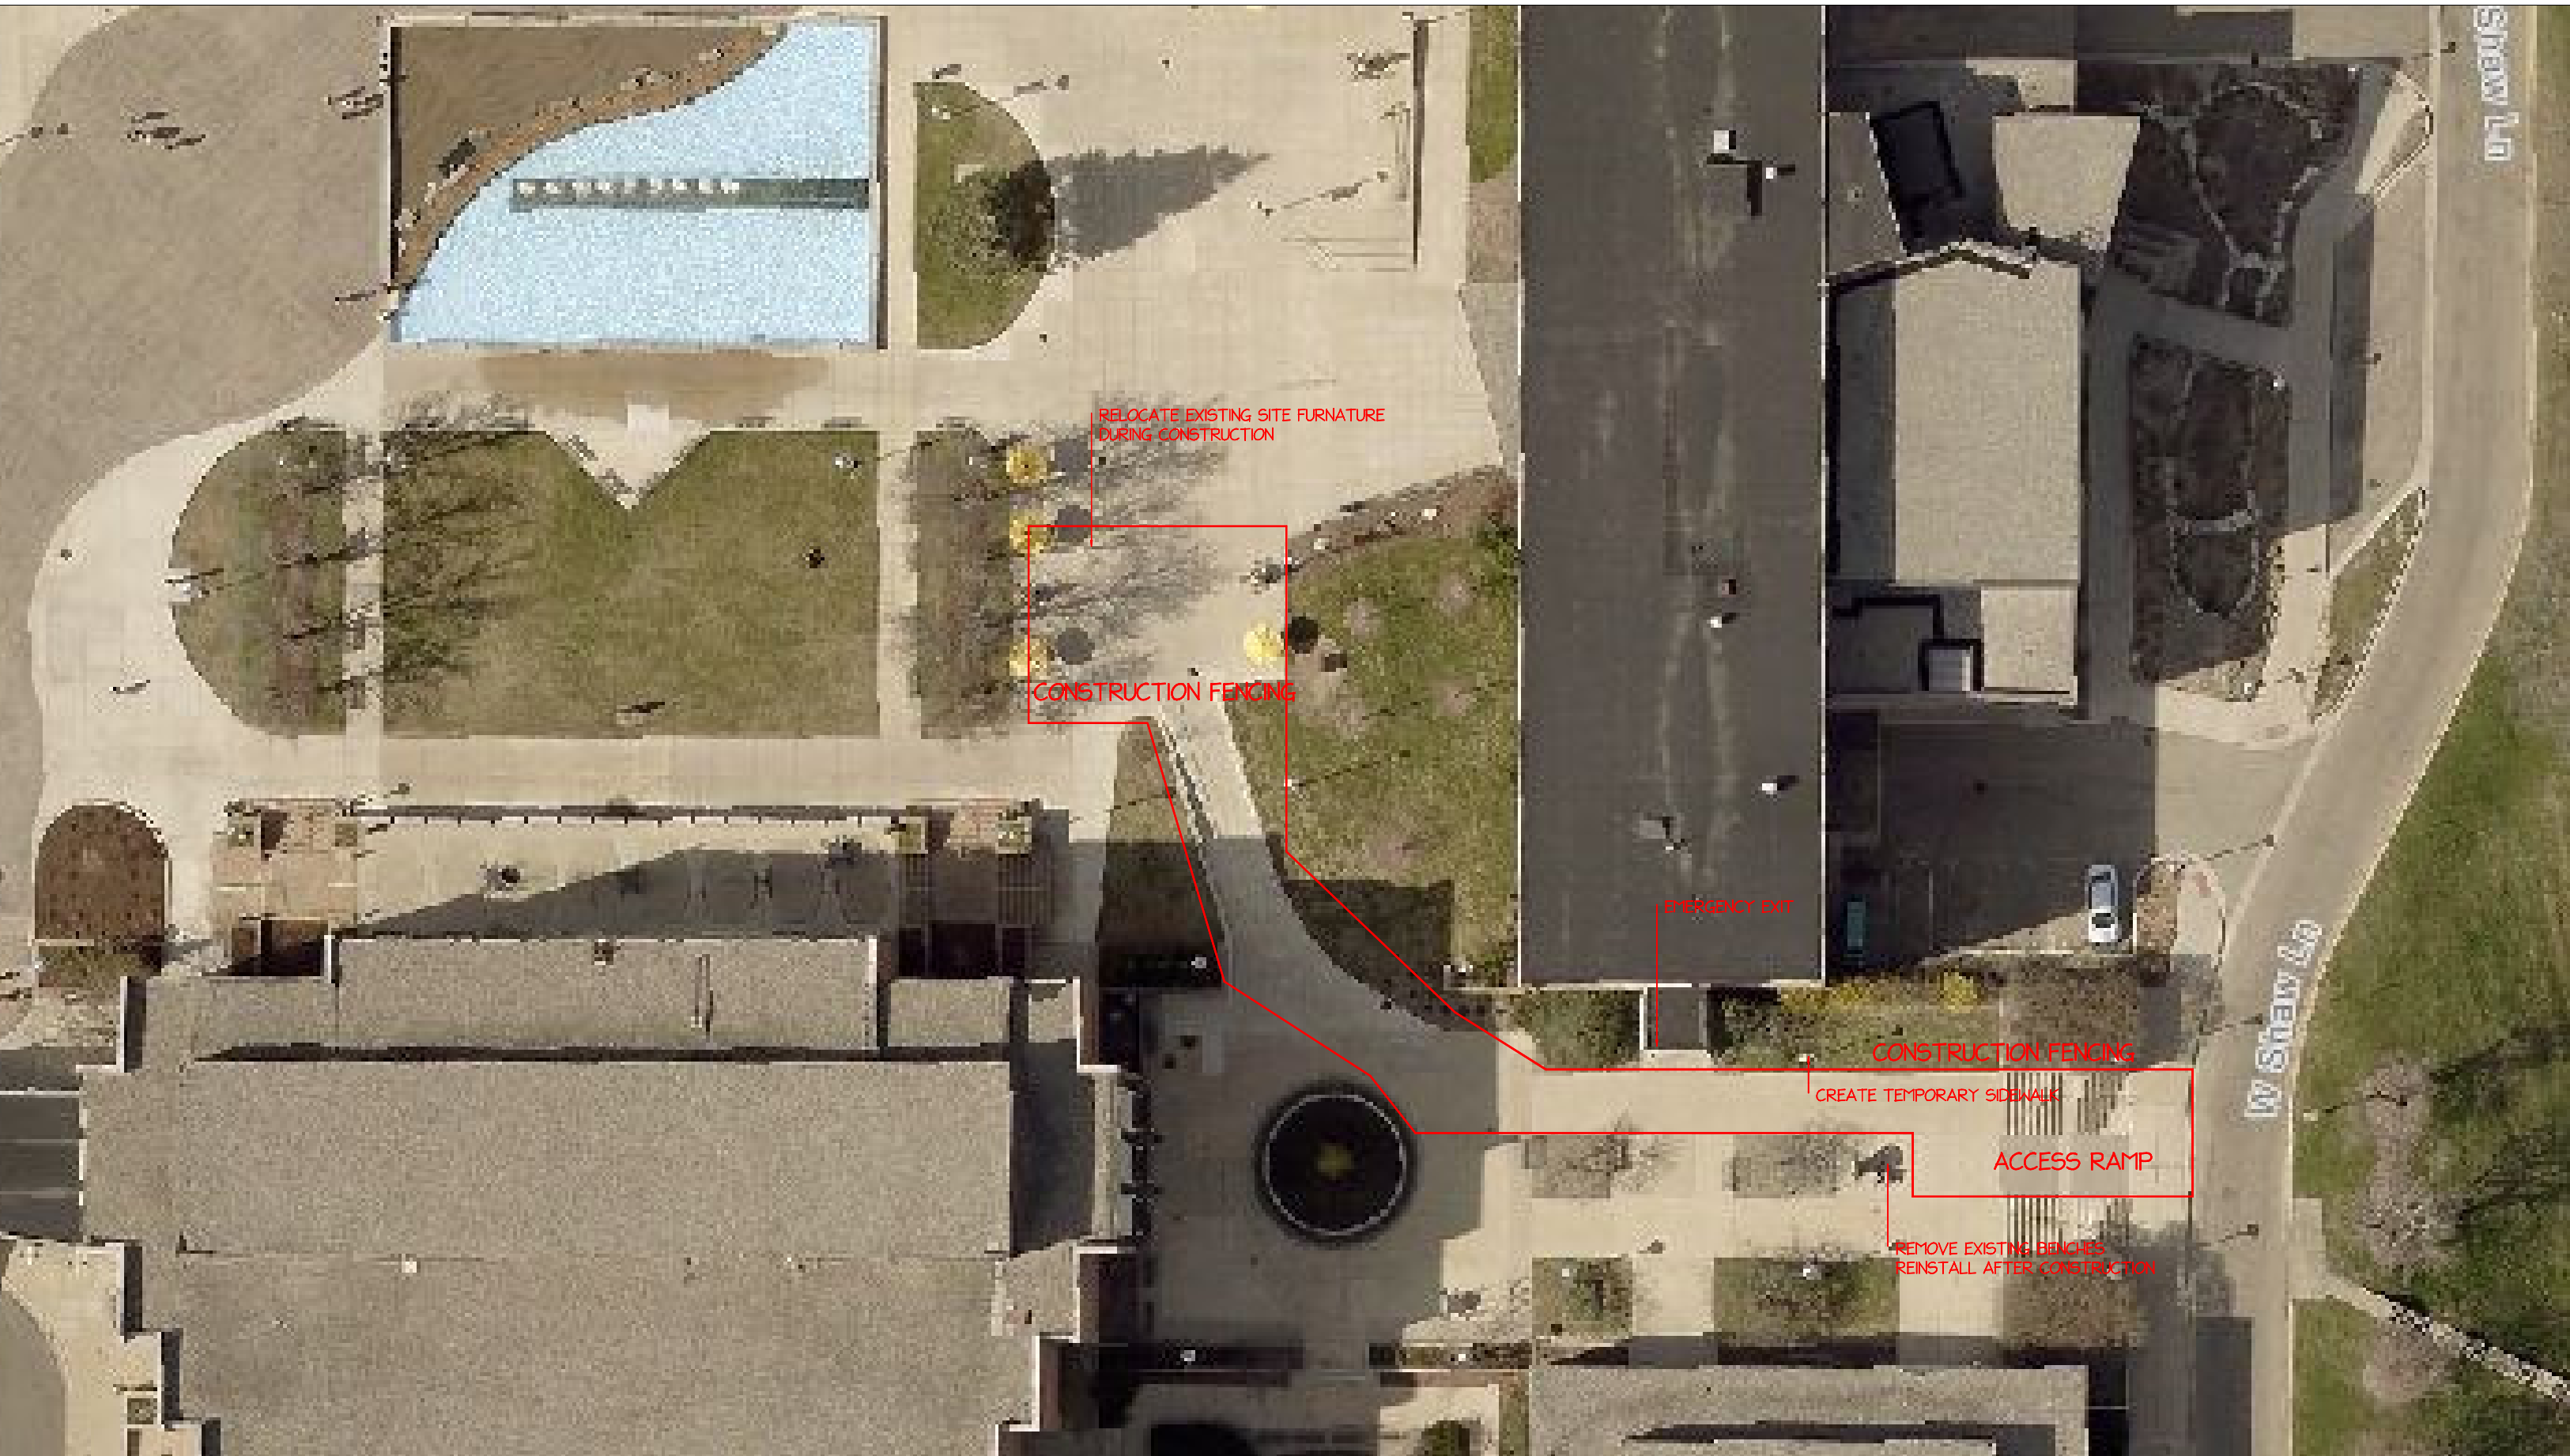

Sidewalk closure - week of 25 September.

Sidewalk closure - starts 29 September through 20 October.